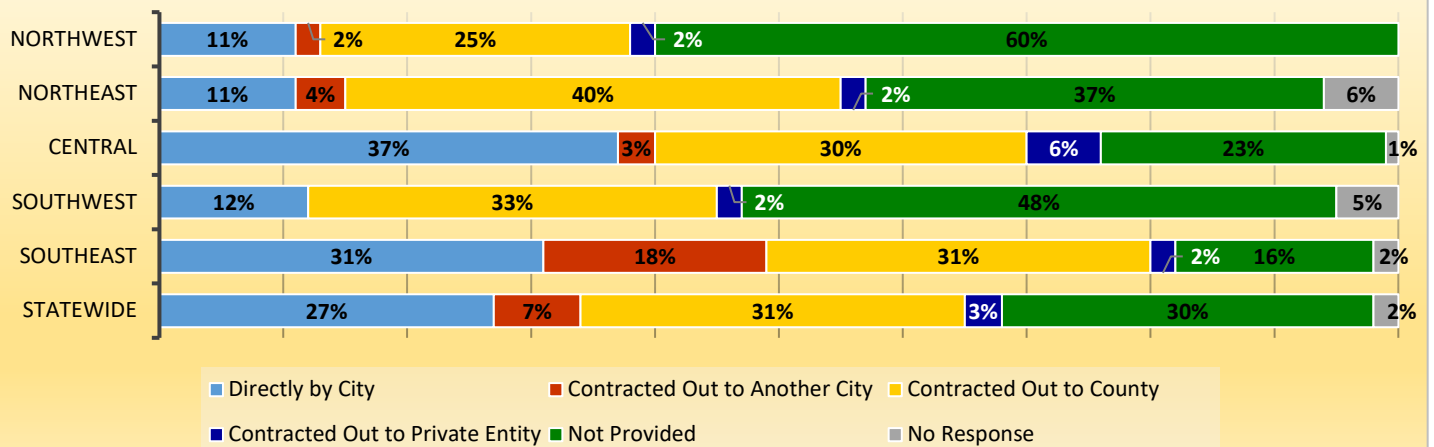

How Emergency Medical Services Are Provided

average percentage 2014-2018