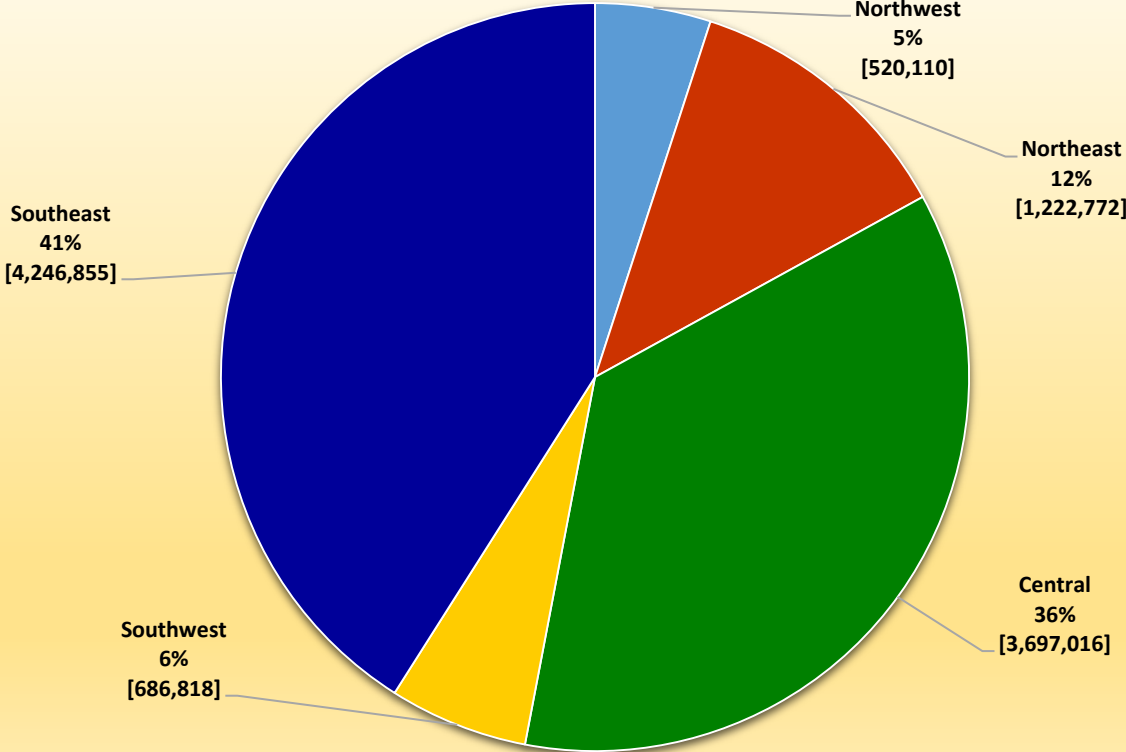

CityStats Statewide Regional Trends

Research Analyst Liane Giroux, CAE
Center for Municipal Research & Innovation
Florida League of Cities

CityStats Statewide Regional Trend Analysis

Municipal Population Within Each Region