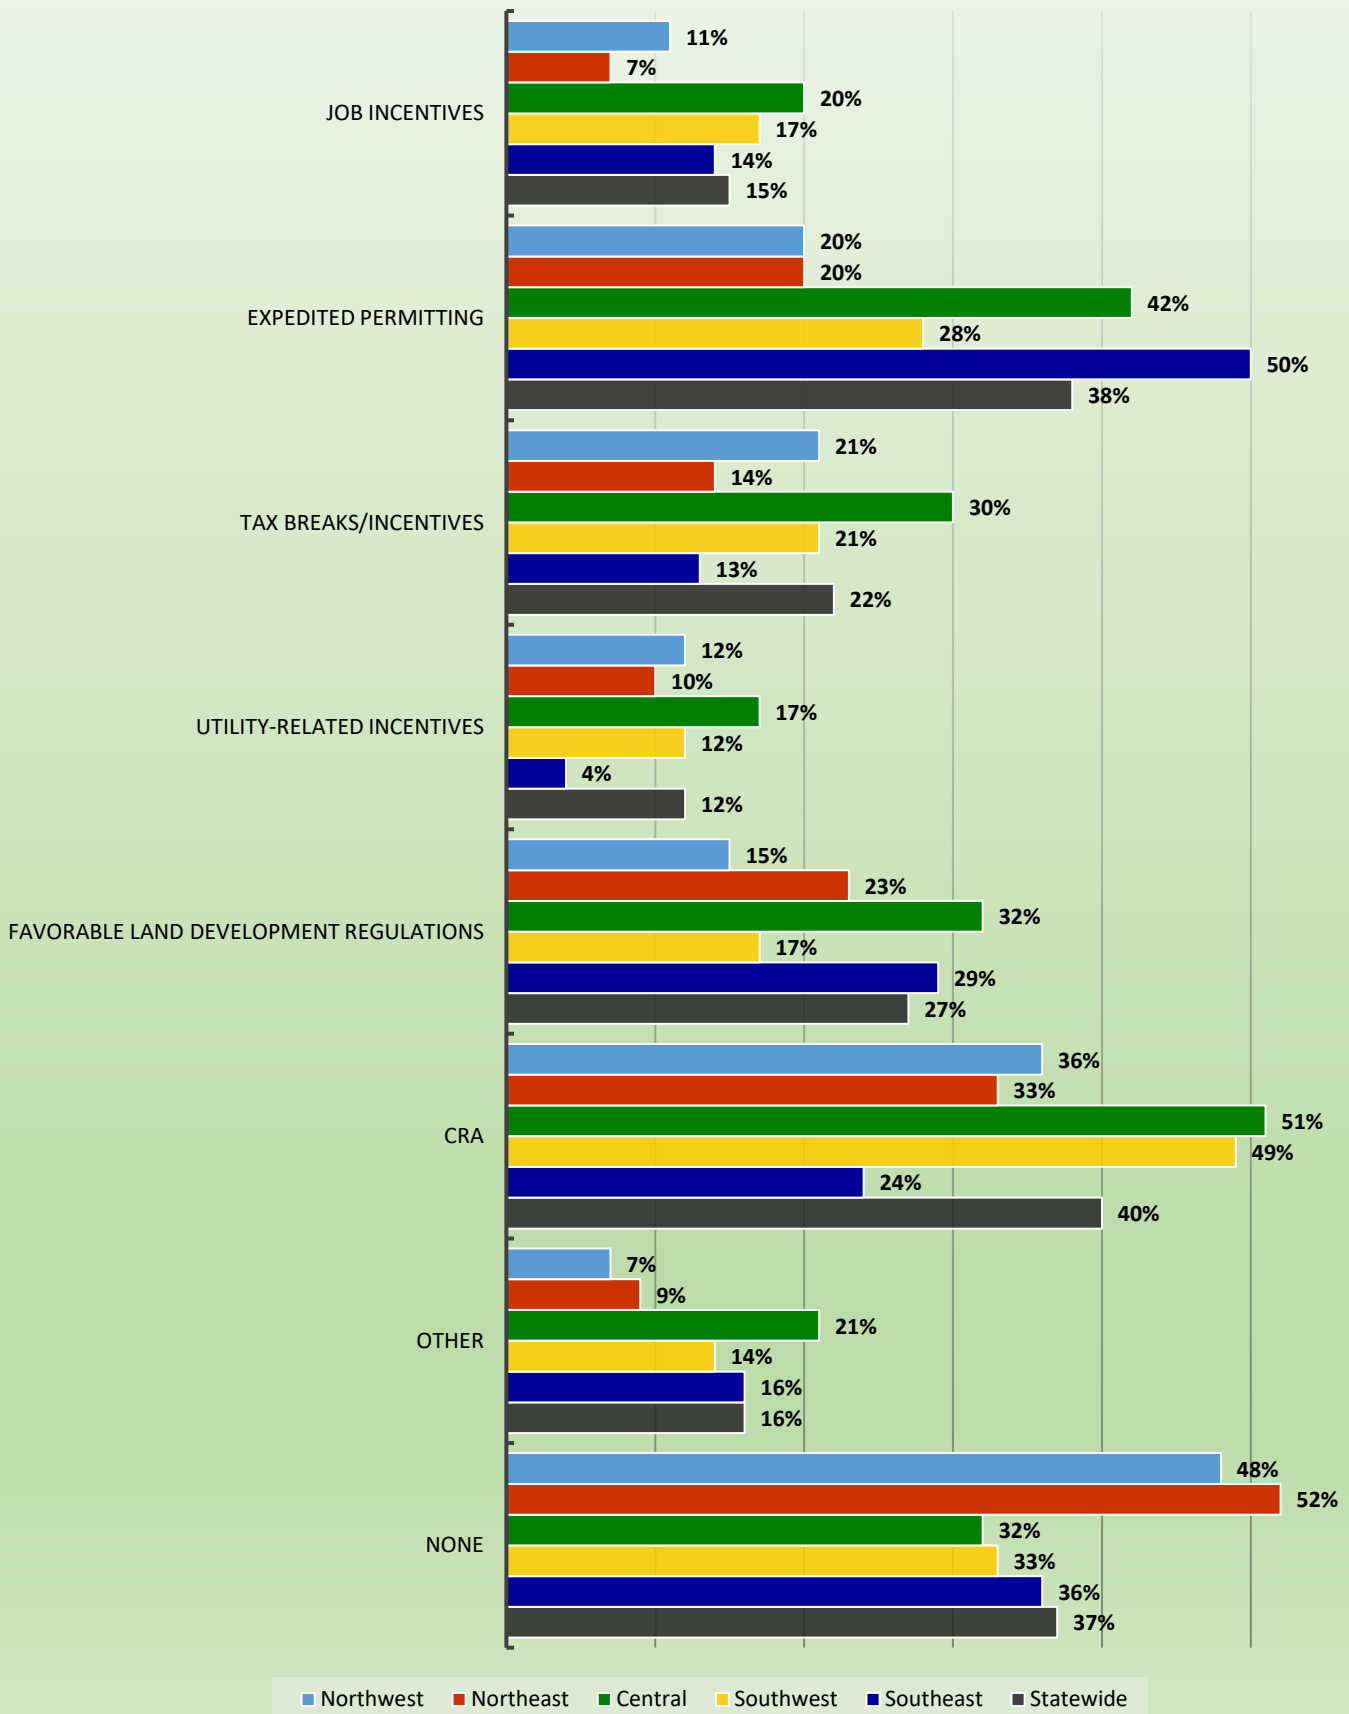

average median 2014-2018

Full-Time Employee Pay Raises

average annual percentage 2014-2018

Municipal Revenue Sources

percentage of cities using each in 2018

Economic Development Incentives

average percentage 2014-2018

Municipal Employees per City

average number 2014-2018

Fire Services Breakdowns

average percentage 2014-2018

How Police Services Are Provided

average percentage 2014-2018

How Emergency Medical Services Are Provided