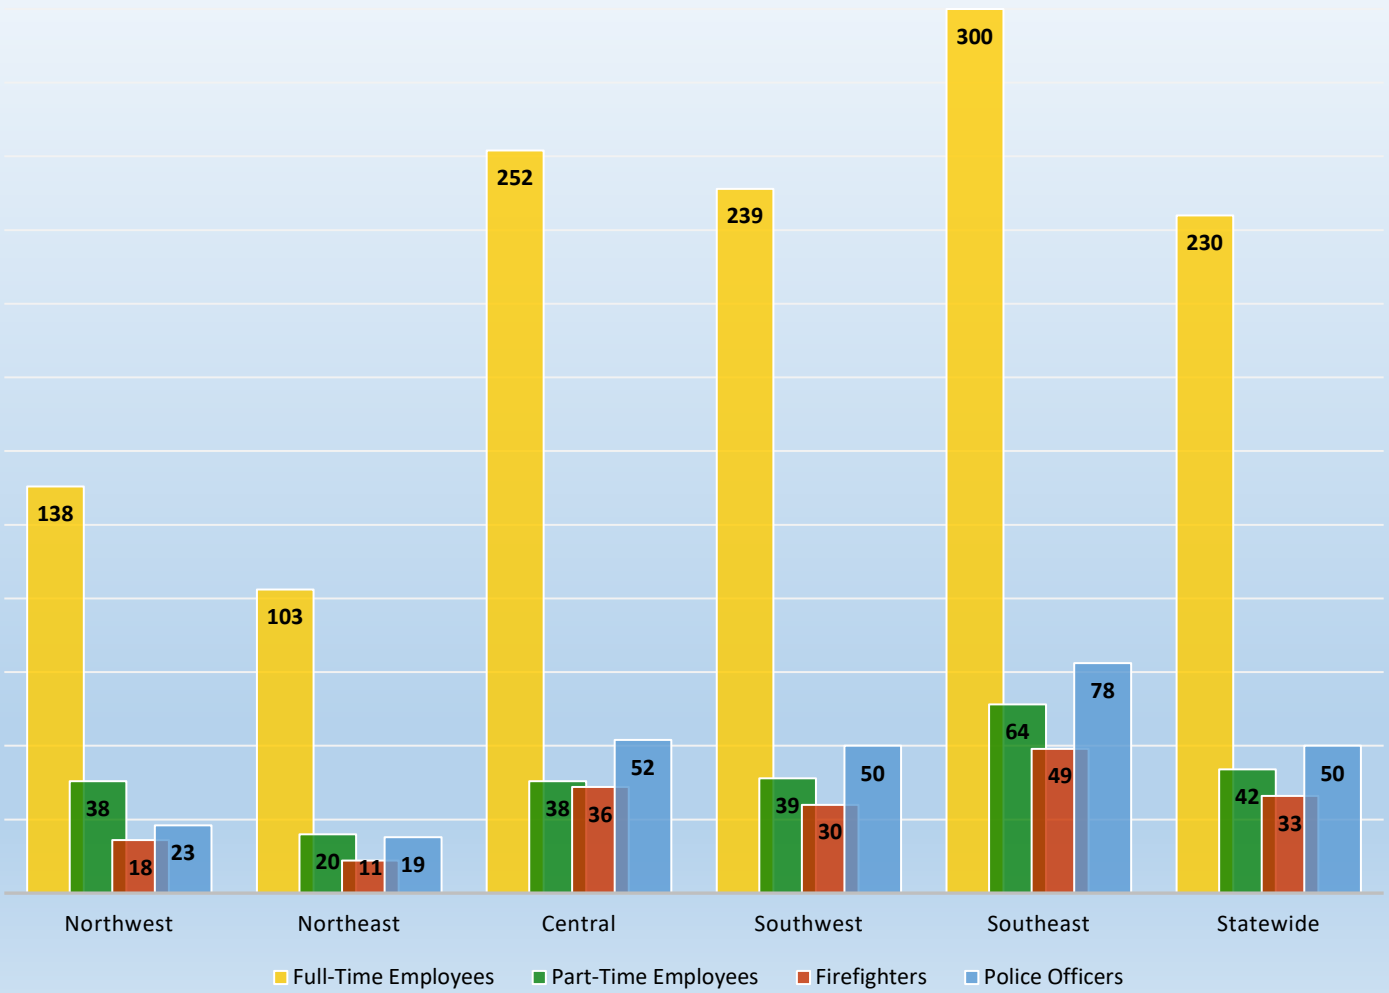

Municipal Employees per City

average number 2014-2018