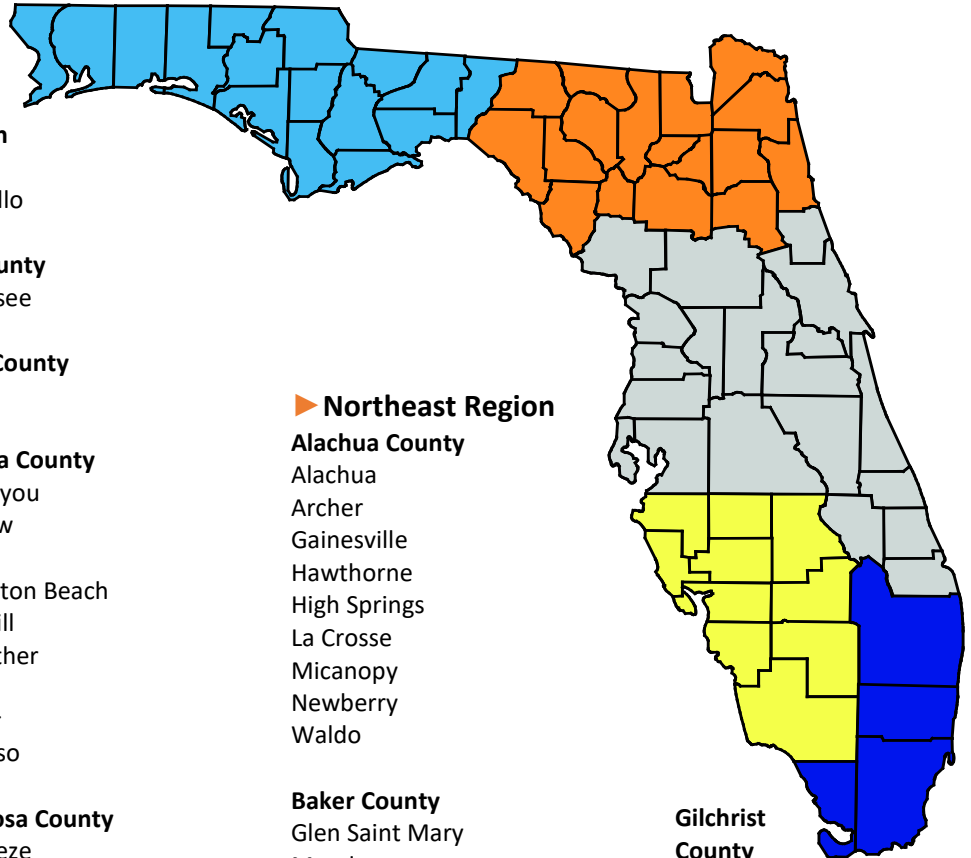

Apalachicola
Carrabelle

Gadsden County

Chattahoochee
Greensboro
Gretna
Havana
Midway
Quincy

Gulf County

Port St. Joe
Wewahitchka

Holmes County

Bonifay
Esto
Noma
Ponce De Leon
Westville

Jackson County

Alford
Bascom
Campbellton
Cottondale
Graceville
Grand Ridge
Greenwood
Jacob City
Malone
Marianna
Sneads

Jefferson County

Monticello

Leon County

Tallahassee

Liberty County

Bristol

Okaloosa County

Cinco Bayou
Crestview
Destin
Fort Walton Beach
Laurel Hill
Mary Esther
Niceville
Shalimar
Valparaiso

Santa Rosa County

Gulf Breeze
Jay
Milton

Wakulla County

Sopchoppy
St. Marks

Walton County

DeFuniak Springs
Freeport
Paxton

Washington County

Caryville
Chipley
Ebro
Vernon
Wausau

▶ Northeast Region

Alachua County

Alachua
Archer
Gainesville
Hawthorne
High Springs
La Crosse
Micanopy
Newberry
Waldo

Baker County

Glen Saint Mary
Macclenny

Bradford County

Brooker
Hampton
Lawtey
Starke

Clay County

Green Cove Springs
Keystone Heights
Orange Park
Penney Farms

Columbia County

Fort White
Lake City

Dixie County

Cross City
Horseshoe Beach

Duval County

Atlantic Beach
Baldwin
Jacksonville
Jacksonville Beach
Neptune Beach

Gilchrist County

Bell
Fanning Springs (part)
Trenton

Hamilton County

Jasper
Jennings
White Springs

Lafayette County

Mayo

Madison County

Greenville
Lee
Madison

Nassau County

Callahan
Fernandina Beach
Hilliard

Putnam County

Crescent City
Interlachen
Palatka
Pomona Park
Welaka