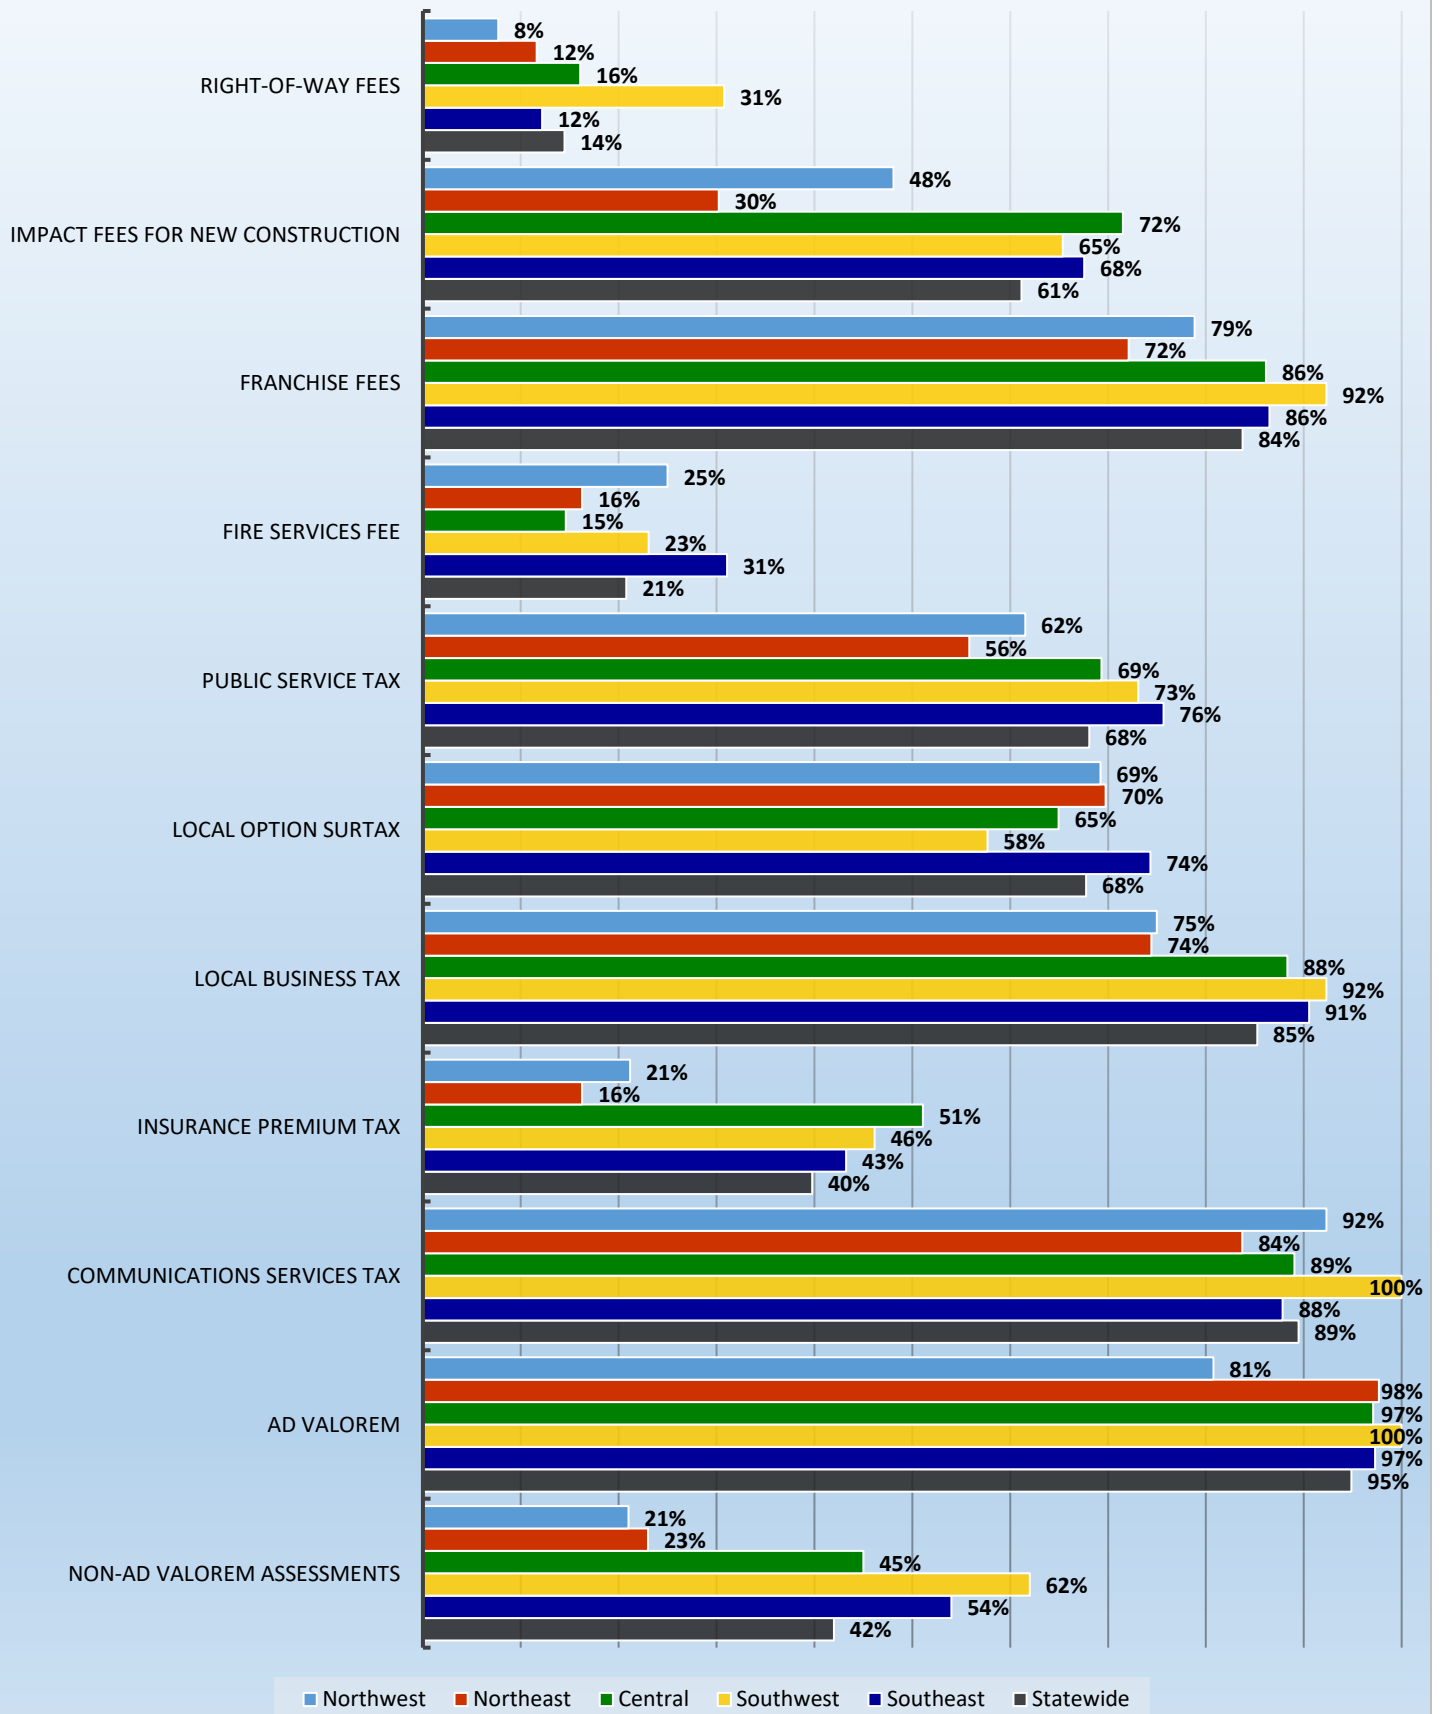

average median 2014-2018

Full-Time Employee Pay Raises

average annual percentage 2014-2018

Municipal Revenue Sources

percentage of cities using each in 2018

Economic Development Incentives

average percentage 2014-2018