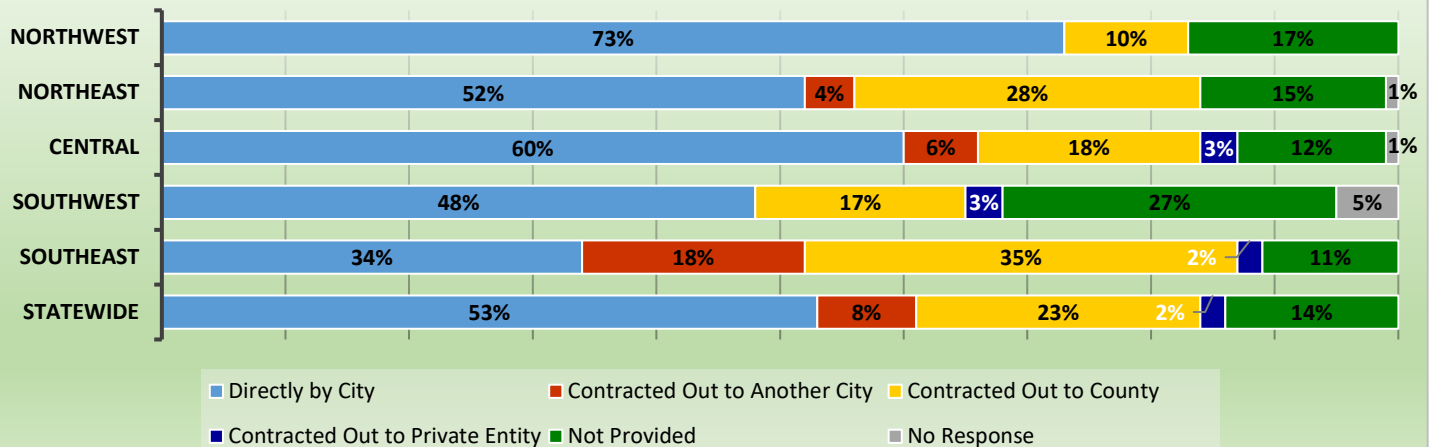

How Fire Services Are Provided

average percentage 2014-2018