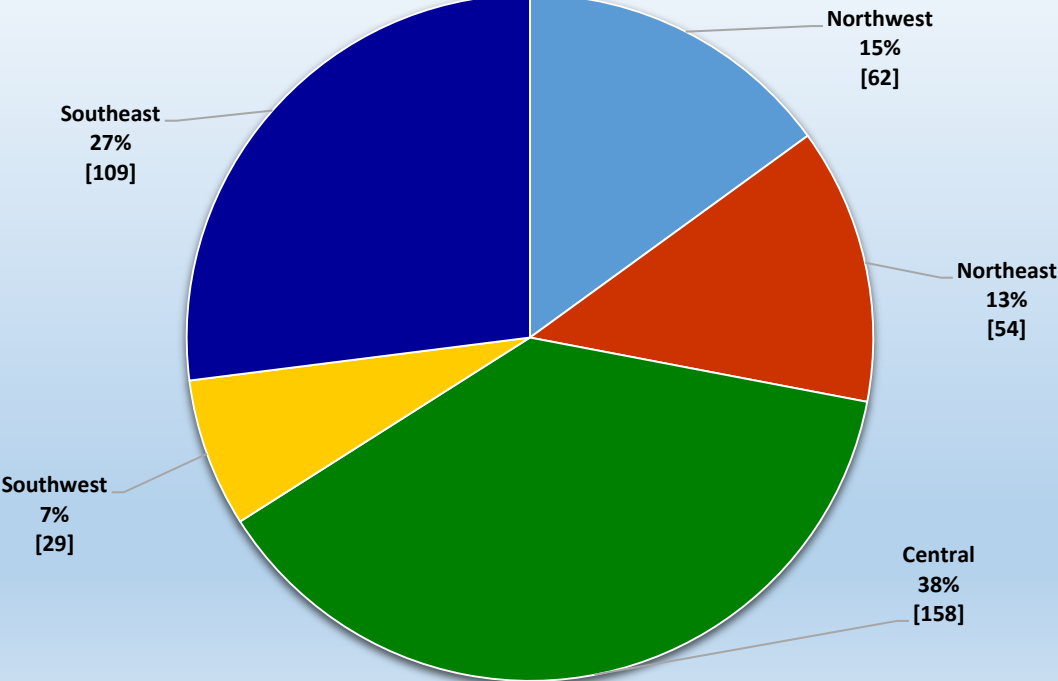

Municipalities Within Each Region

Population Source: University of Florida, Bureau of Economic and Business Research, December 2017.