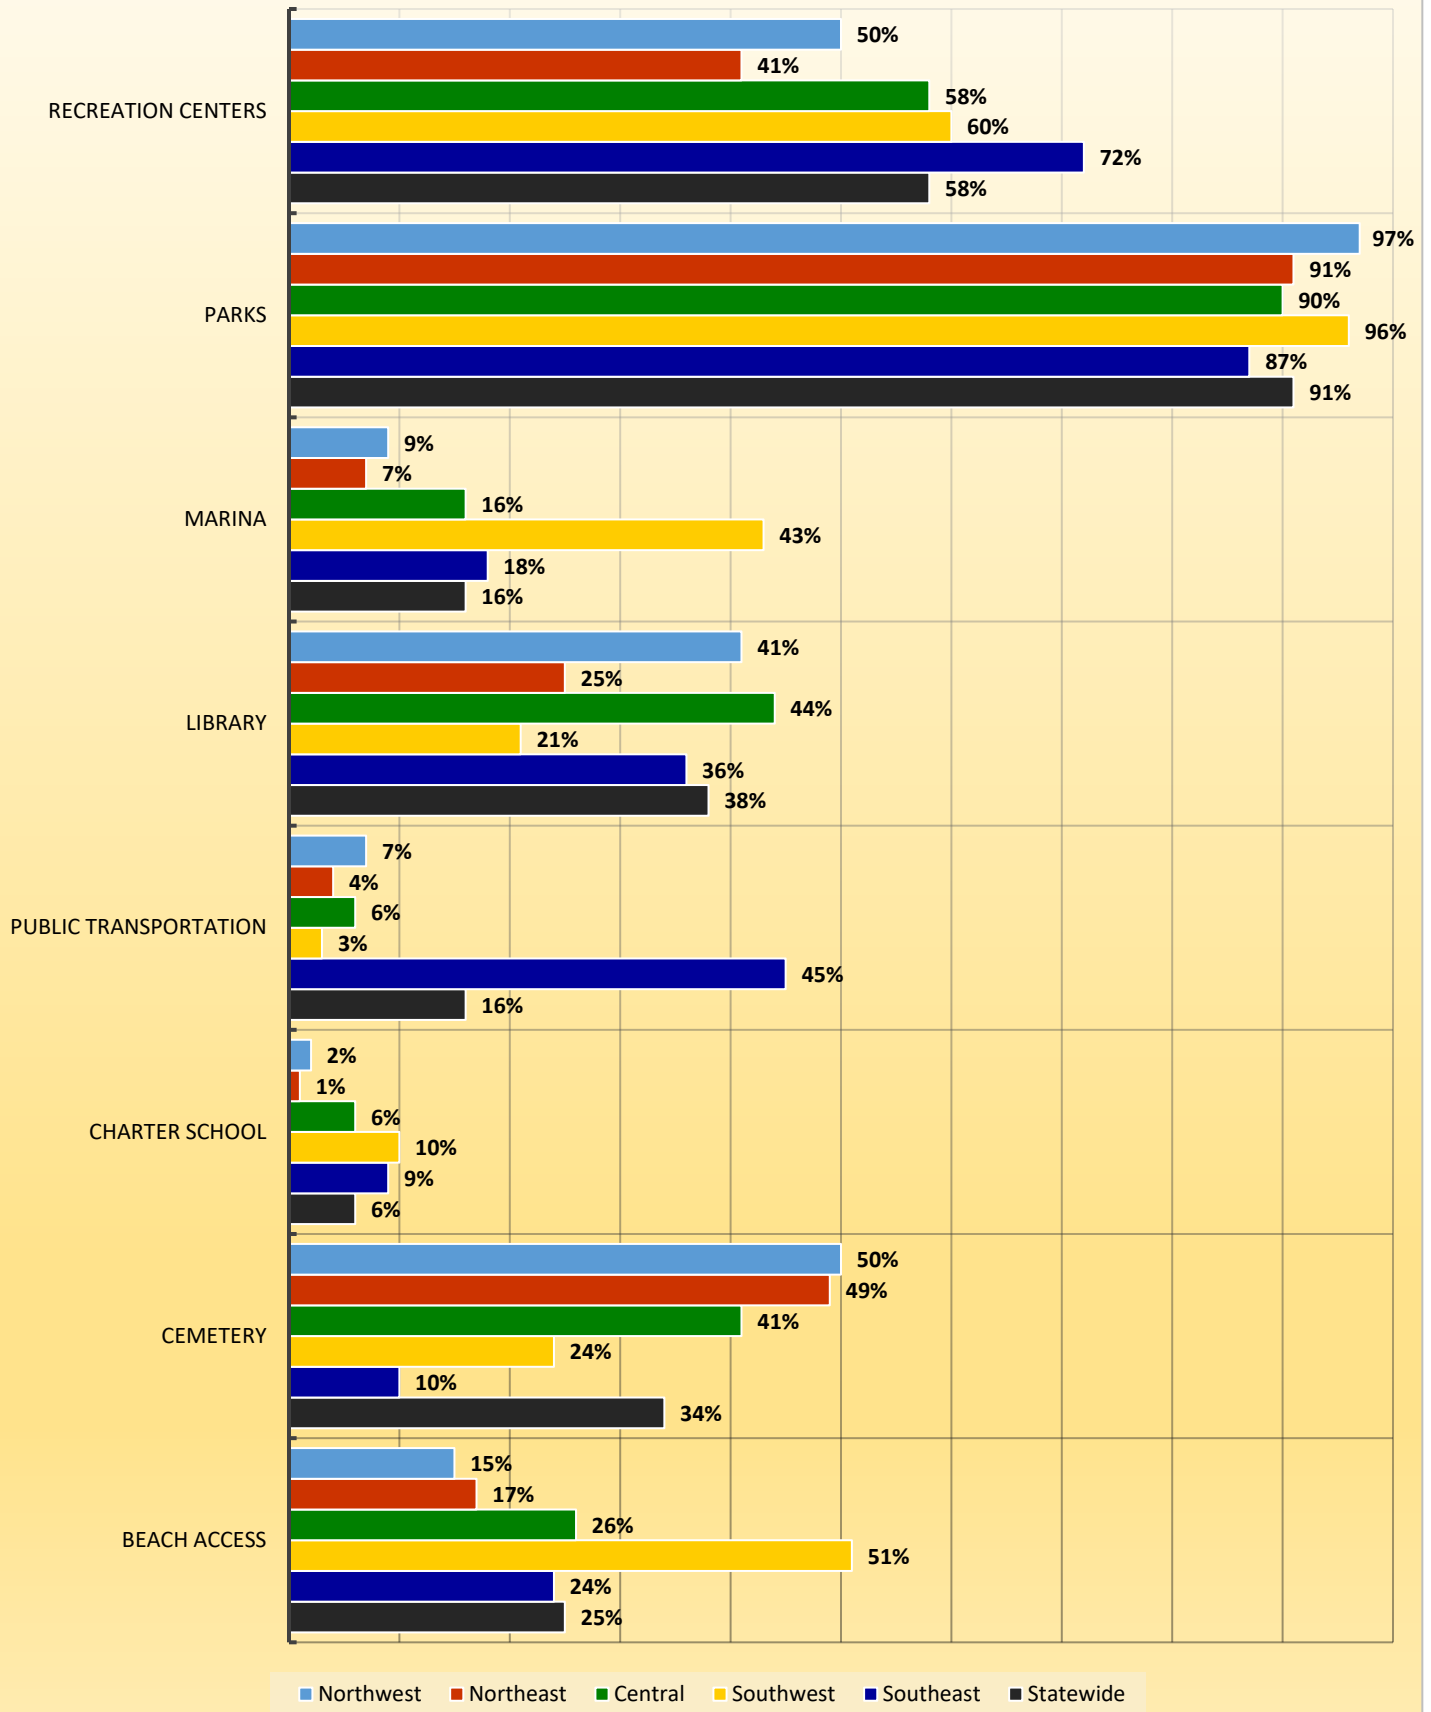

average percentage 2014-2018

How Fire Services Are Provided

average percentage 2014-2018

City-Run Services

average percentage 2014-2018

Utilities Services

percentage of cities providing in 2018

Cities Providing Water/Waste Water Service to Other Jurisdictions

average percentage 2014-2018

Solid Waste Collection Services

average percentage 2014-2018

Regions Used in CityStats Analysis

▶ Northwest Region

Bay County

Callaway
Lynn Haven
Mexico Beach
Panama City
Panama City Beach
Parker
Springfield