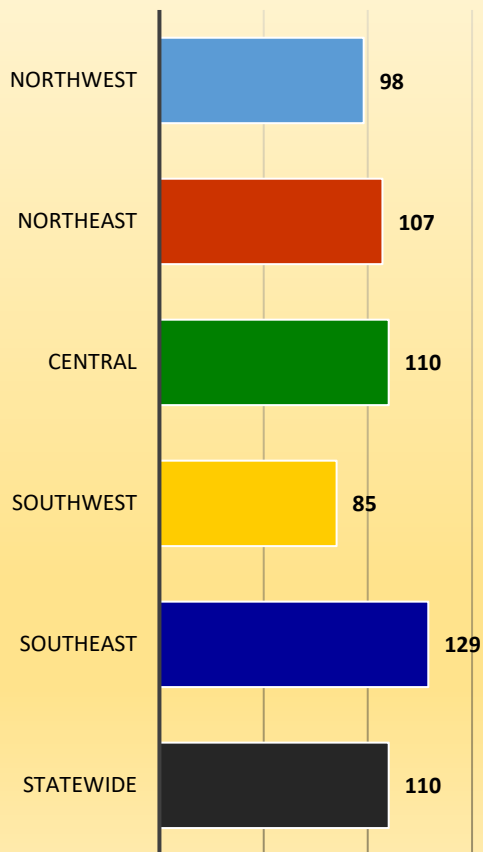

CityStats Statewide Regional Trends

Research Analyst Liane Giroux, CAE
Center for Municipal Research & Innovation
Florida League of Cities

CityStats Statewide Regional Trend Analysis

Municipal Population Within Each Region

Municipalities Within Each Region

Population Source: University of Florida, Bureau of Economic and Business Research, December 2017.

Number of Cities with Each Form of Government

Median Number of Residents per One Municipal Employee

average median 2014-2018

Full-Time Employee Pay Raises

average annual percentage 2014-2018

Municipal Revenue Sources

percentage of cities using each in 2018

Economic Development Incentives

average percentage 2014-2018

average percentage 2014-2018

Solid Waste Collection Services

average percentage 2014-2018

Regions Used in CityStats Analysis

▶ Northwest Region

Bay County

Callaway
Lynn Haven
Mexico Beach
Panama City
Panama City Beach
Parker
Springfield