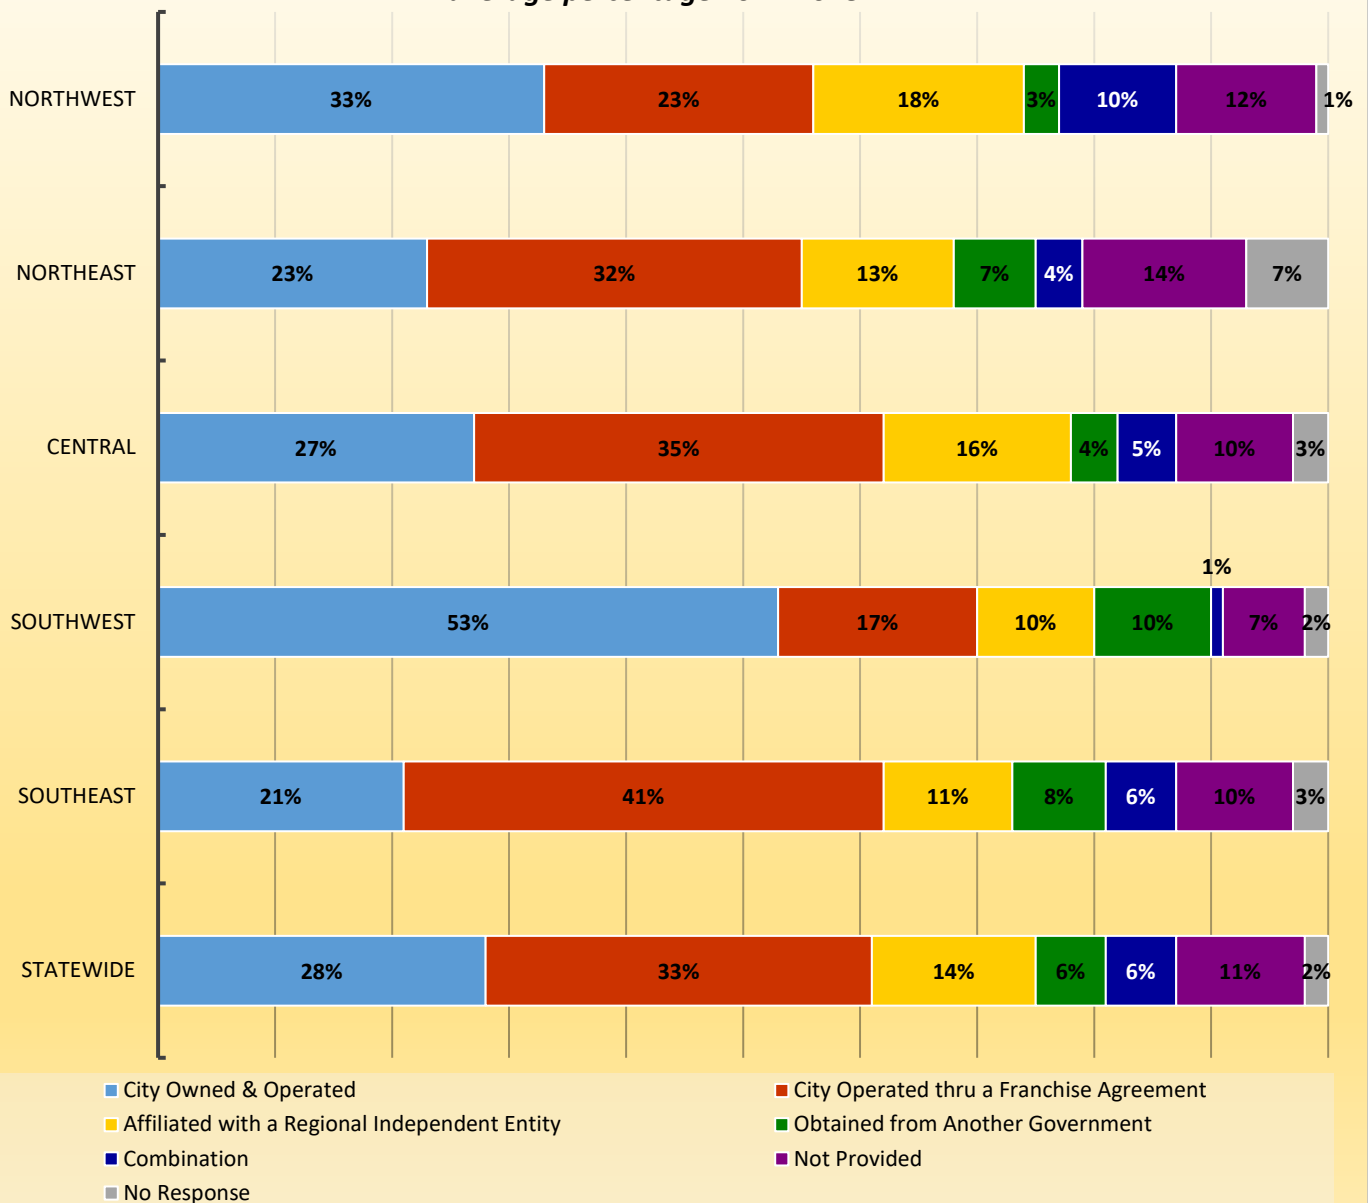

Solid Waste Collection Services

average percentage 2014-2018