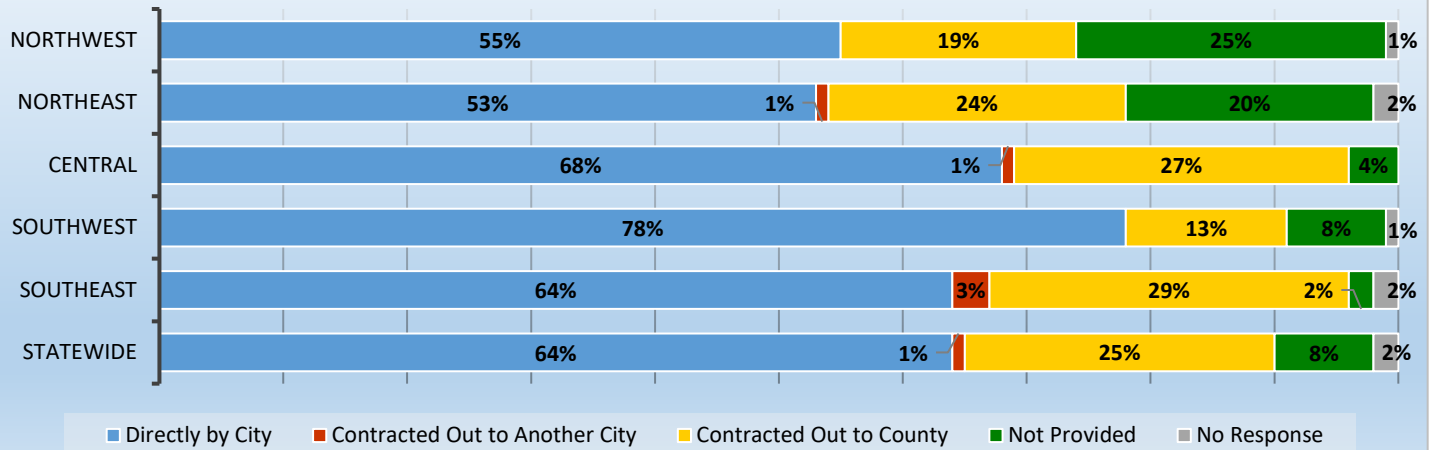

Municipal Employees per City

average number 2014-2018

Fire Services Breakdowns

average percentage 2014-2018

How Police Services Are Provided

average percentage 2014-2018

How Emergency Medical Services Are Provided

average percentage 2014-2018

How Fire Services Are Provided

average percentage 2014-2018

City-Run Services

average percentage 2014-2018

Utilities Services

percentage of cities providing in 2018

Cities Providing Water/Waste Water Service to Other Jurisdictions