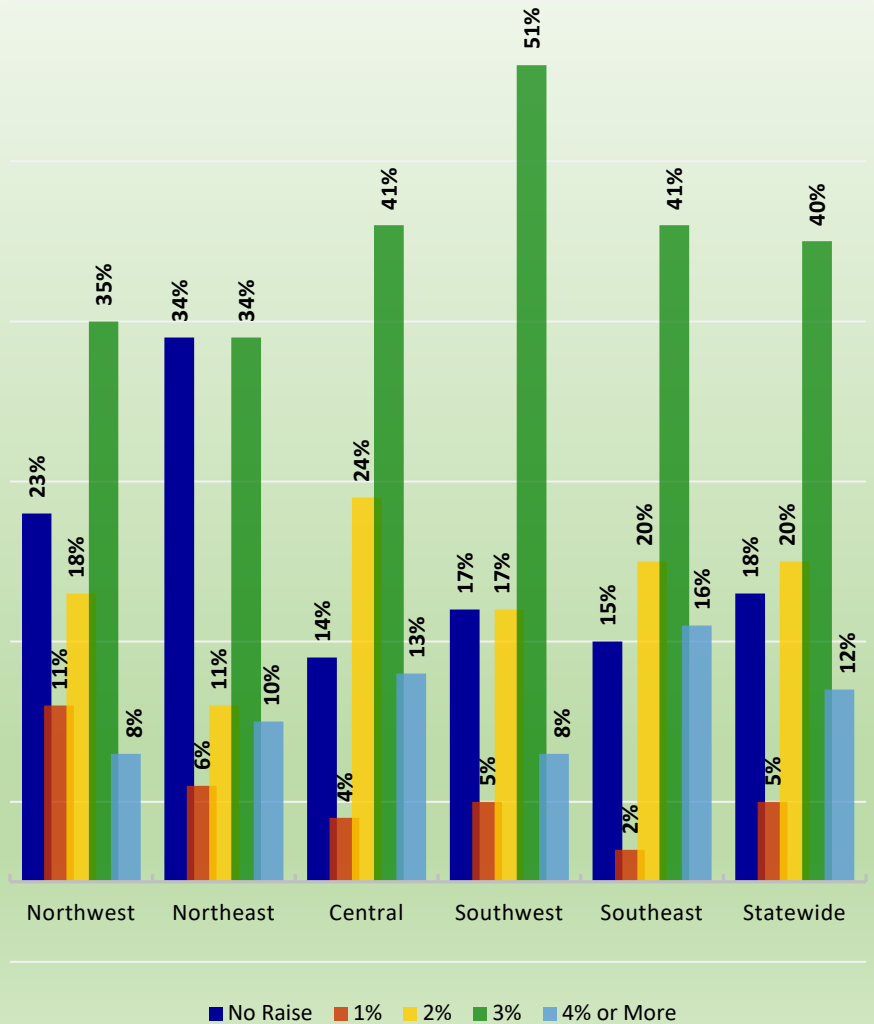

CityStats Statewide Regional Trends

Research Analyst Liane Giroux, CAE
Center for Municipal Research & Innovation
Florida League of Cities

CityStats Statewide Regional Trend Analysis

Municipal Population Within Each Region

Municipalities Within Each Region

Population Source: University of Florida, Bureau of Economic and Business Research, December 2017.

Number of Cities with Each Form of Government

Median Number of Residents per One Municipal Employee

average median 2014-2018

Full-Time Employee Pay Raises

average annual percentage 2014-2018

Municipal Revenue Sources

percentage of cities using each in 2018

Economic Development Incentives

average percentage 2014-2018