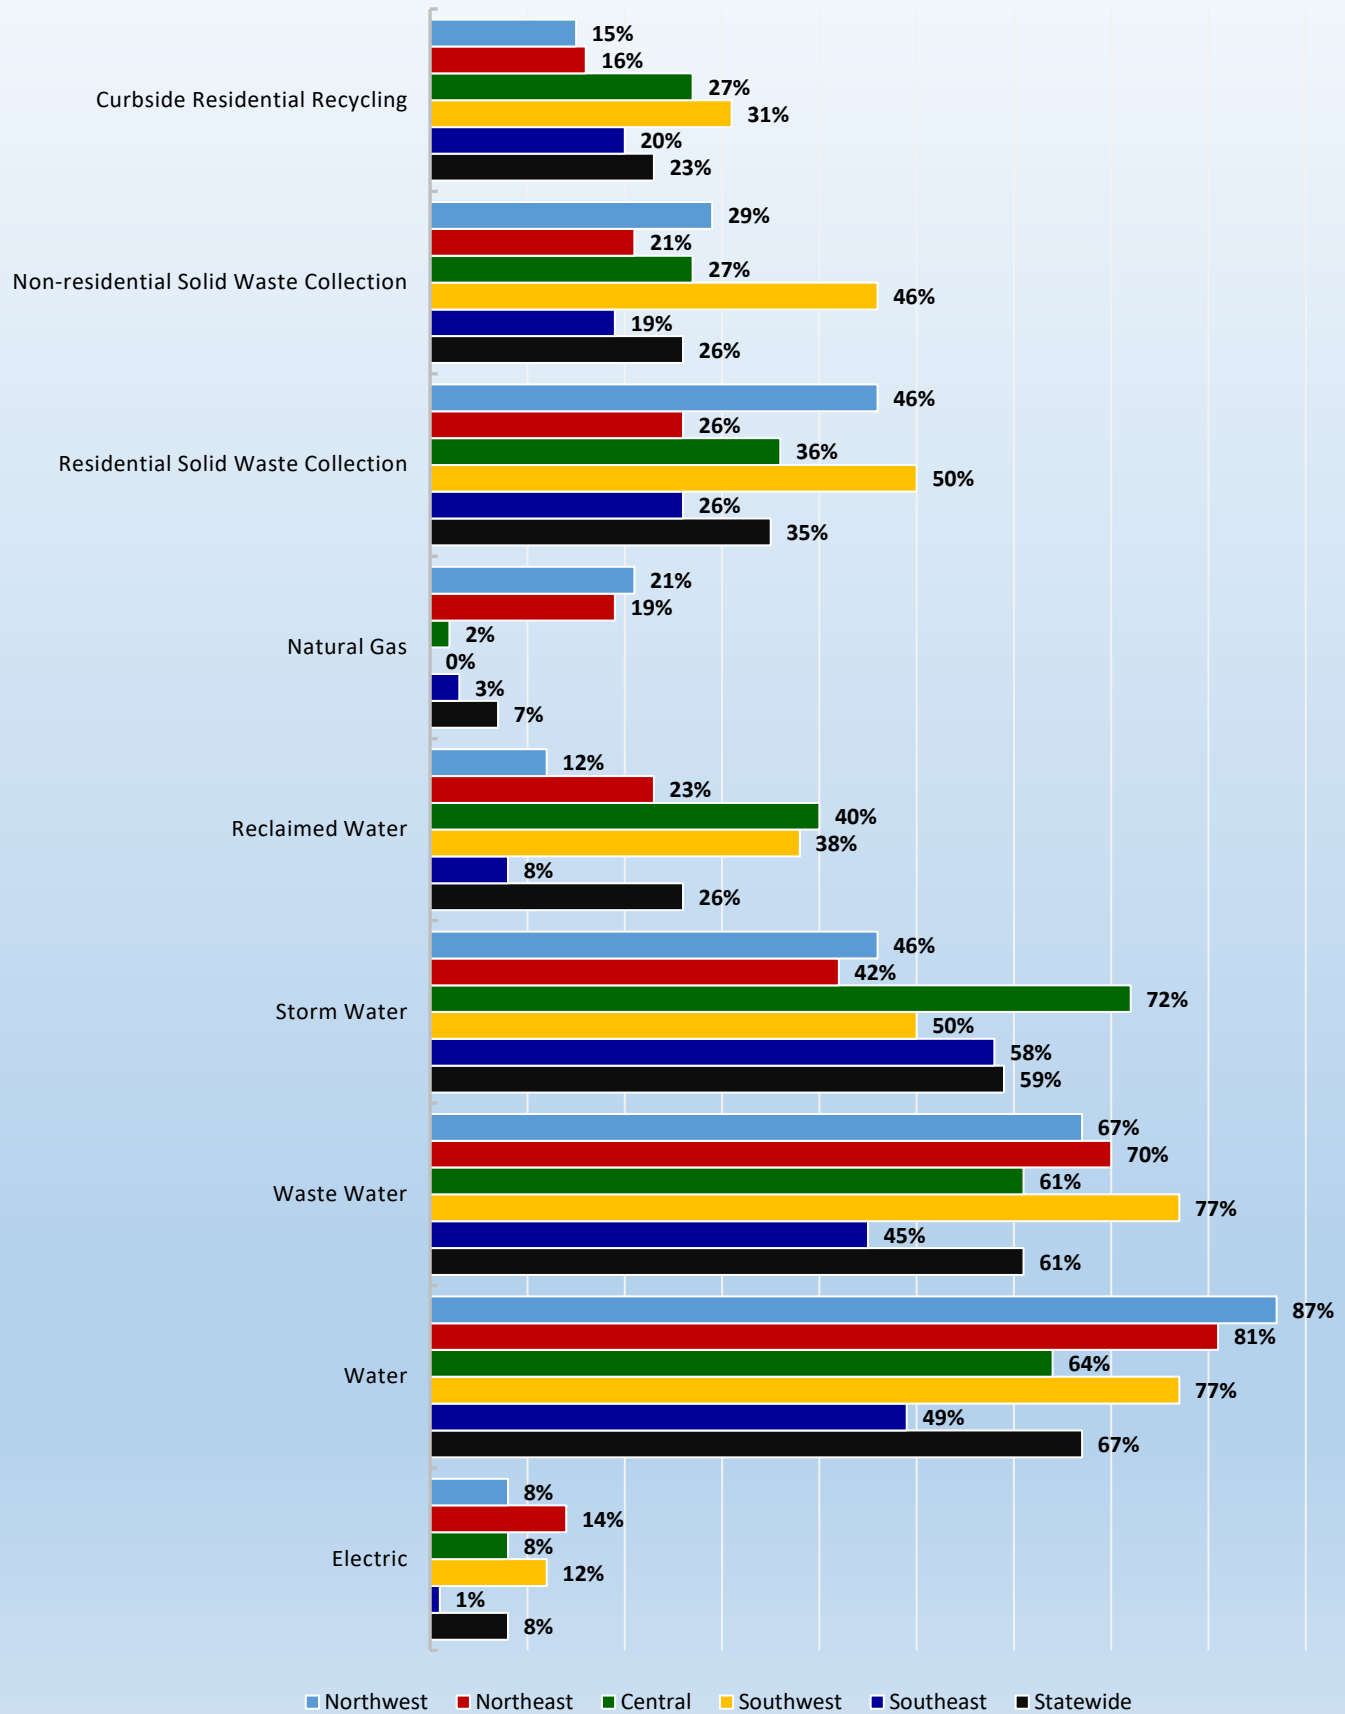

average percentage 2014-2018

How Fire Services Are Provided

average percentage 2014-2018

City-Run Services

average percentage 2014-2018

Utilities Services

percentage of cities providing in 2018

Cities Providing Water/Waste Water Service to Other Jurisdictions

average percentage 2014-2018

Solid Waste Collection Services

average percentage 2014-2018

Regions Used in CityStats Analysis

▶ Northwest Region

Bay County

Callaway
Lynn Haven
Mexico Beach
Panama City
Panama City Beach
Parker
Springfield