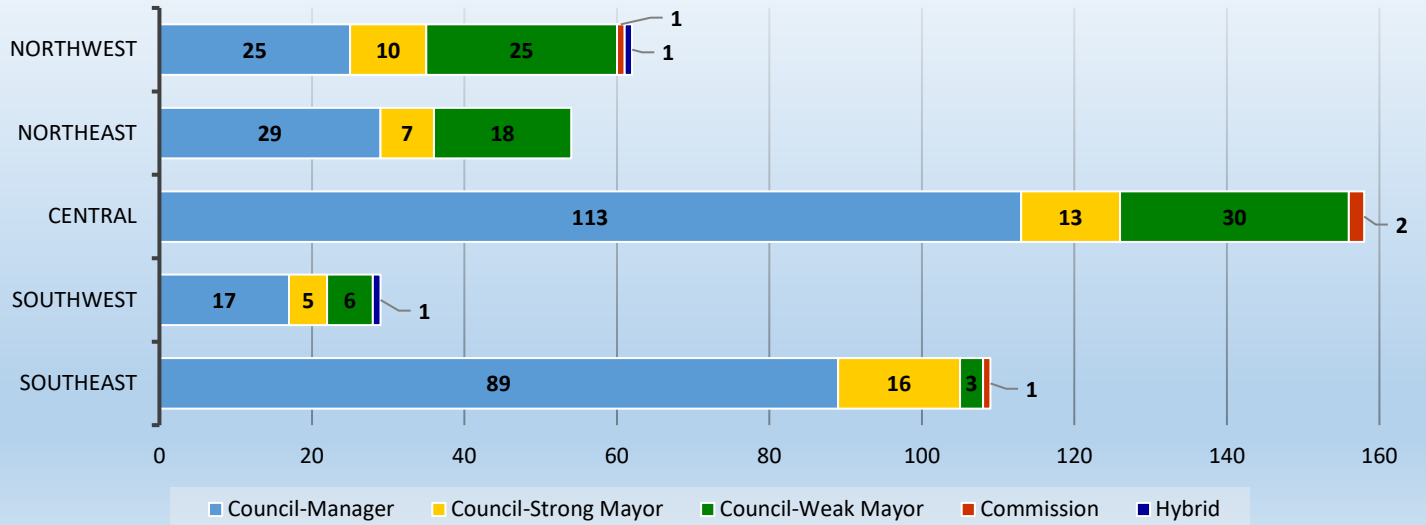

Number of Cities with Each Form of Government