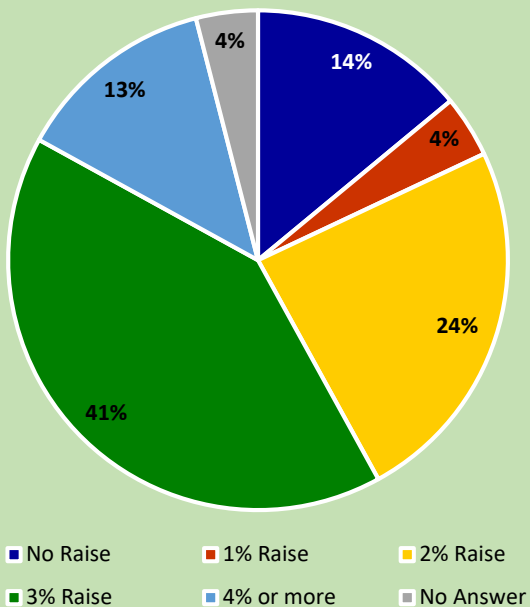

average percentage 2014-2018

Municipal Employees per City

average number 2014-2018

Median Number of Residents per One Municipal Employee

average median 2014-2018

Central Florida Cities FTE Pay Raises

average annual percentage 2014-2018