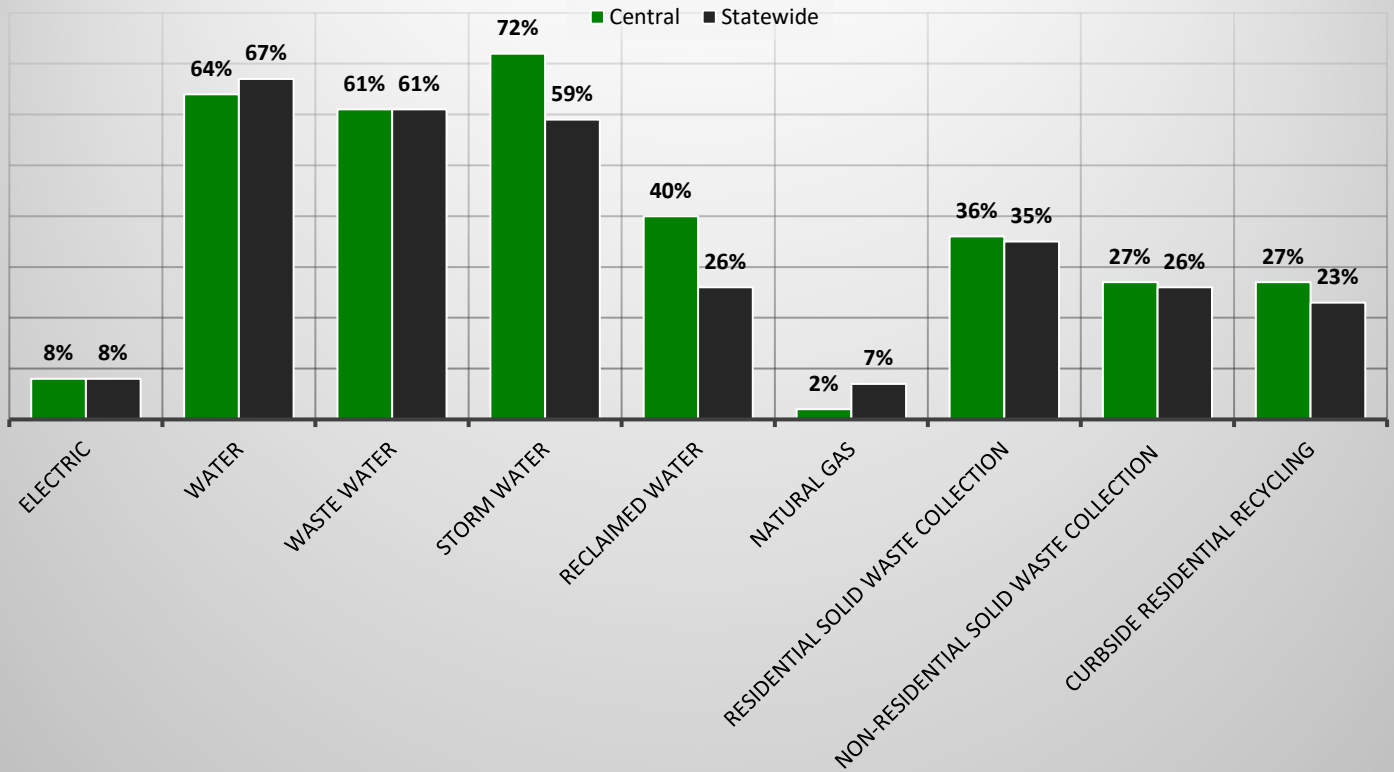

Economic Development Incentives

average percentage 2014-2018

Number of Central Florida Cities with Each Form of Government

- Council-Manager
- Council-Strong Mayor
- Council-Weak Mayor
- Commission
- Hybrid

Number of Cities Statewide with Each Form of Government

- Council-Manager
- Council-Strong Mayor
- Council-Weak Mayor
- Commission
- Hybrid

Utilities Services

percentage of cities providing in 2018

Central Florida Cities Providing Water/Waste Water Services To Other Jurisdictions
average percentage 2014-2018

Statewide Cities Providing Water/Waste Water Services To Other Jurisdictions
average percentage 2014-2018

Solid Waste Collection Services

average percentage 2014-2018

City-Run Services

average percentage 2014-2018