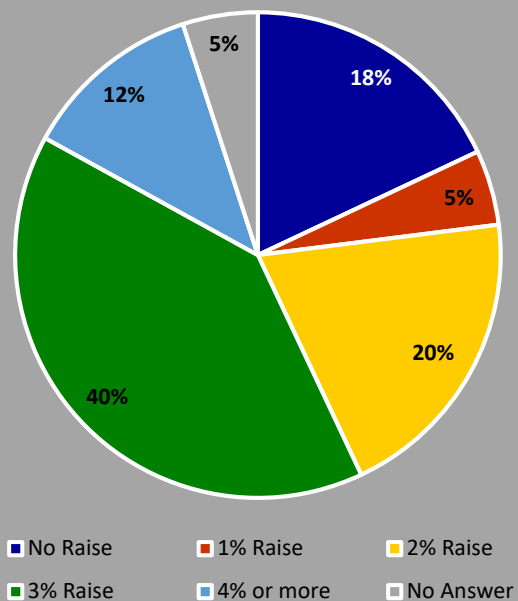

Statewide Florida Cities FTE Pay Raises

average annual percentage 2014-2018