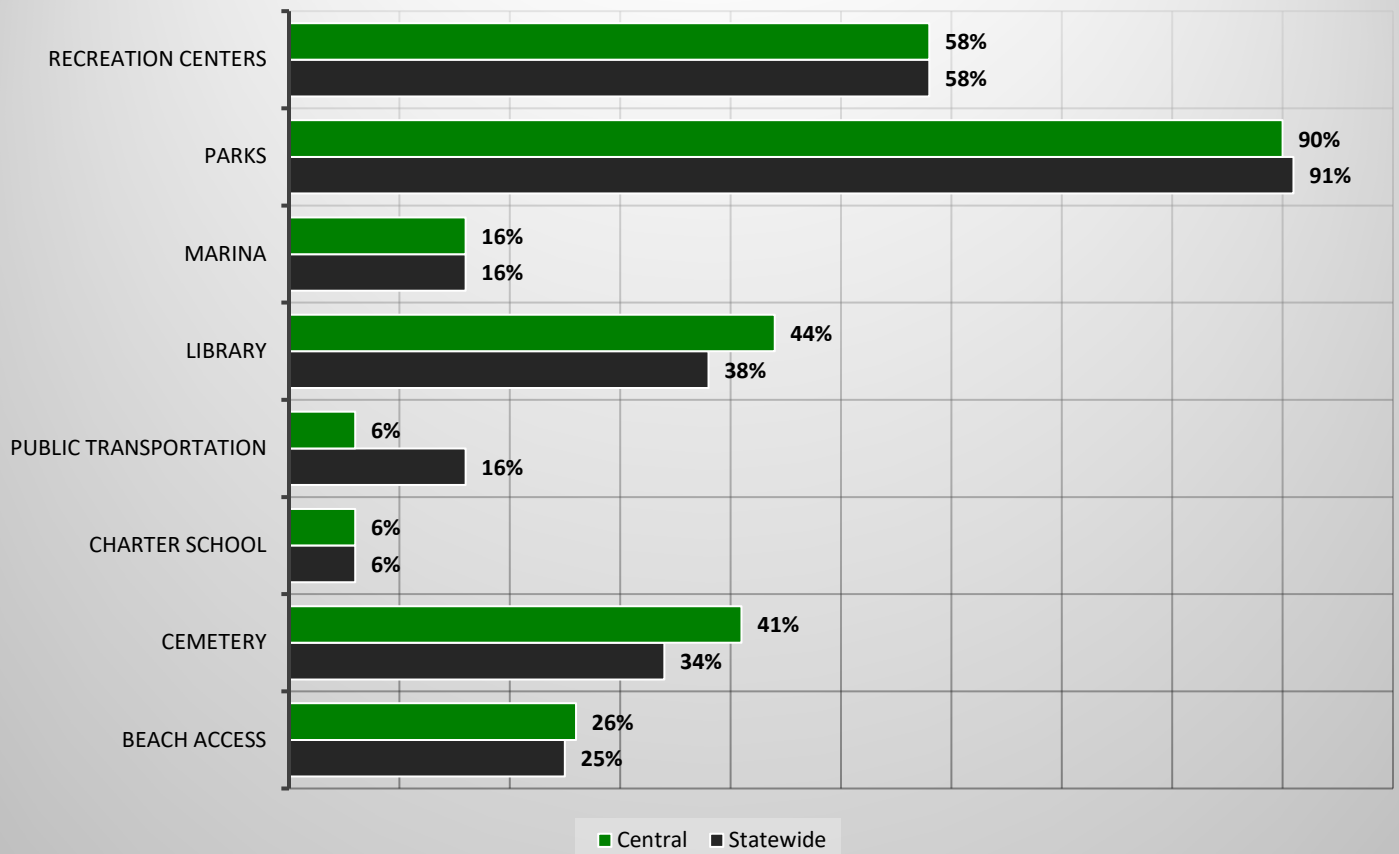

Statewide Cities Providing Water/Waste Water Services To Other Jurisdictions
average percentage 2014-2018

Solid Waste Collection Services

average percentage 2014-2018

City-Run Services

average percentage 2014-2018