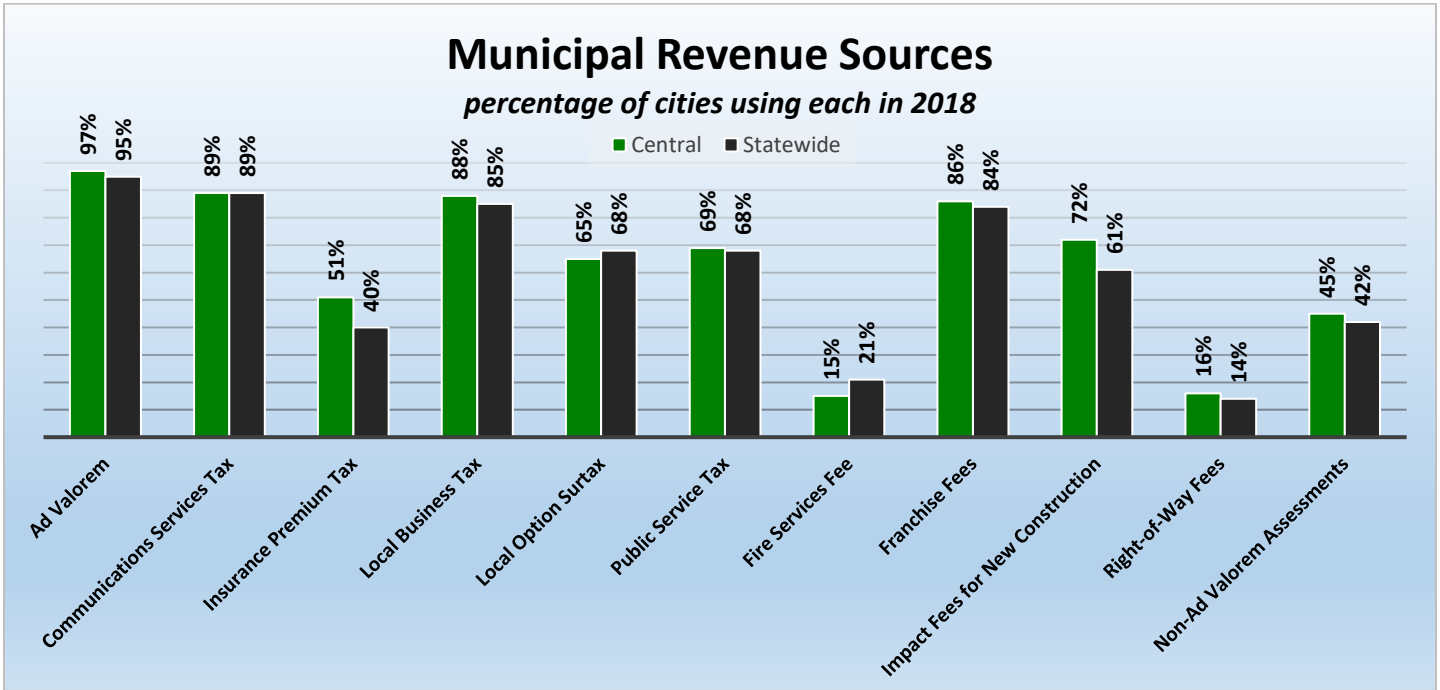

CityStats Central Florida Regional Trend Analysis

Population Source: University of Florida, Bureau of Economic and Business Research, December 2017.