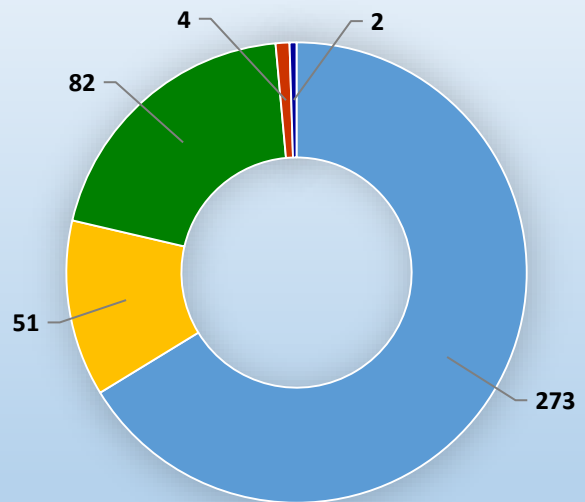

Number of Cities Statewide with Each Form of Government

- Council-Manager
- Council-Strong Mayor
- Council-Weak Mayor
- Commission
- Hybrid