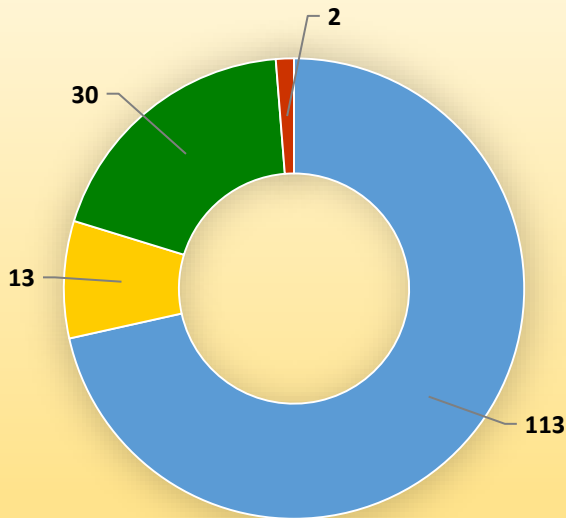

Number of Central Florida Cities with Each Form of Government

- Council-Manager
- Council-Strong Mayor
- Council-Weak Mayor
- Commission
- Hybrid