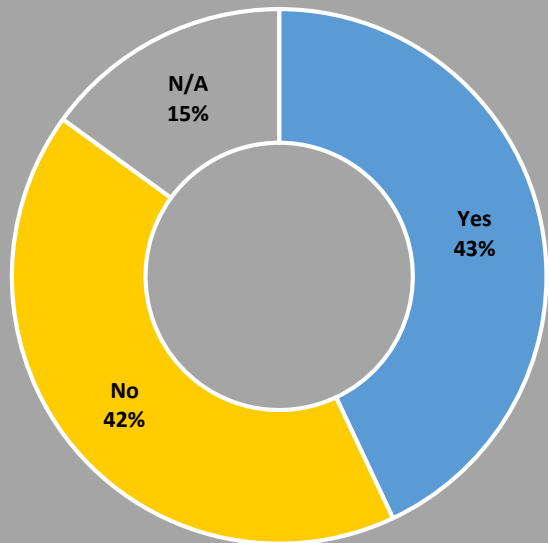

Statewide Cities Providing Water/Waste Water Services To Other Jurisdictions
average percentage 2014-2018