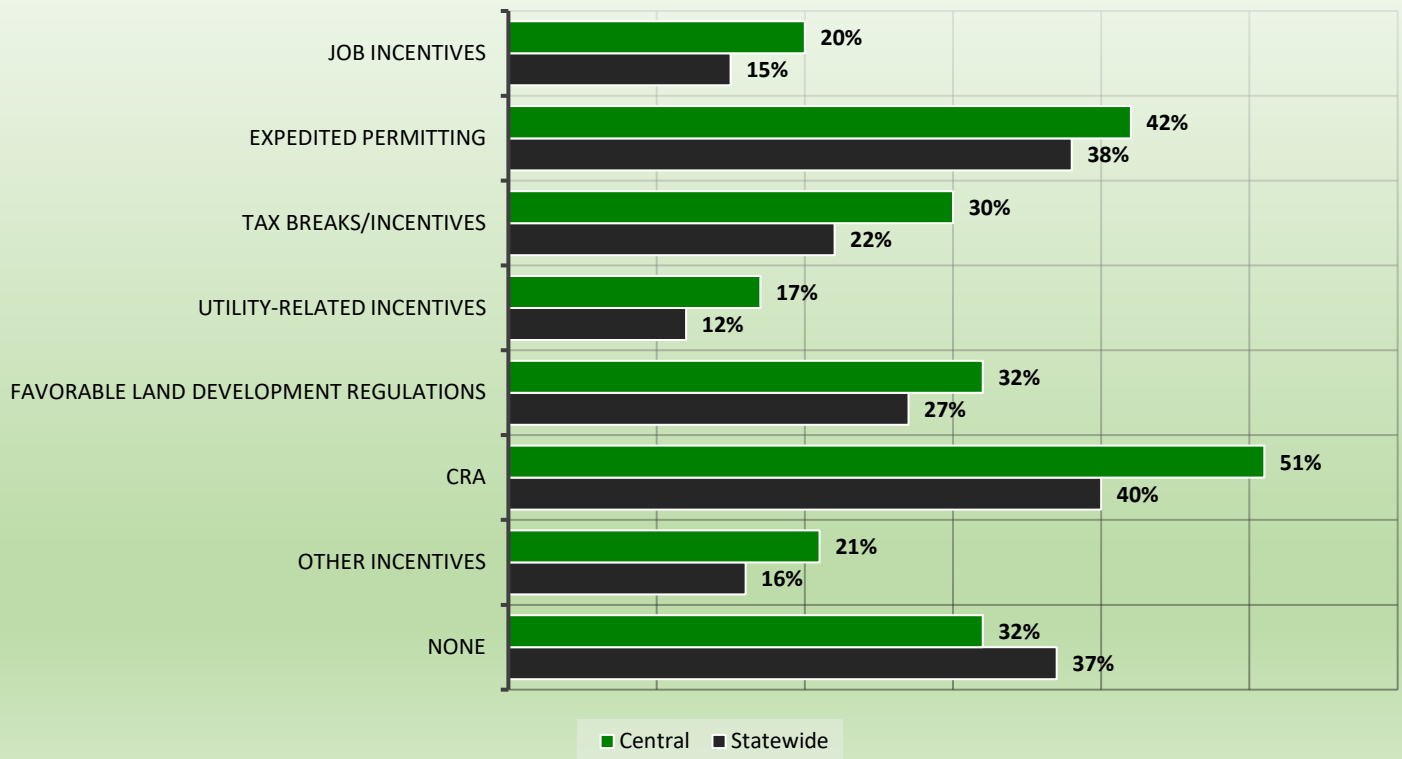

Economic Development Incentives

average percentage 2014-2018

Number of Central Florida Cities with Each Form of Government

- Council-Manager
- Council-Strong Mayor
- Council-Weak Mayor
- Commission
- Hybrid