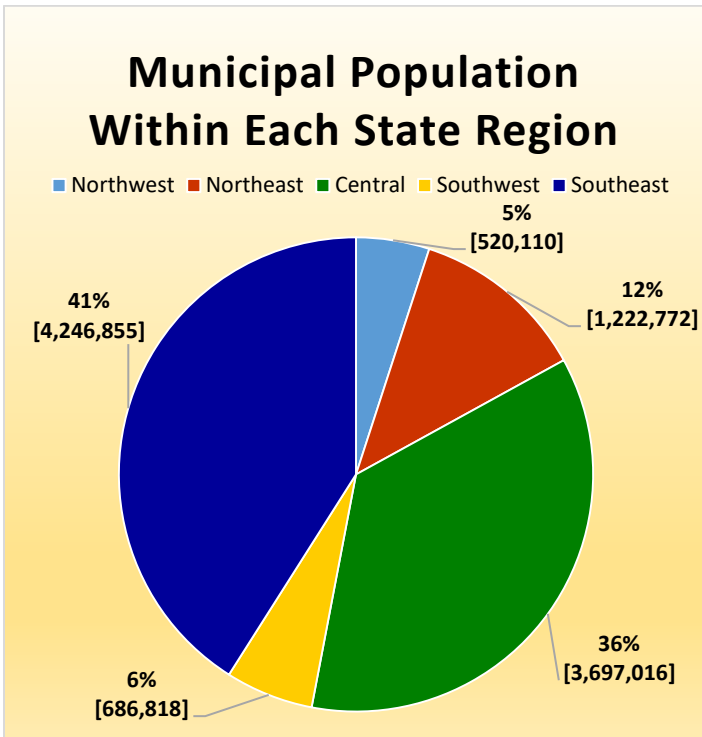

CityStats Central Florida Regional Trend Analysis

Population Source: University of Florida, Bureau of Economic and Business Research, December 2017.