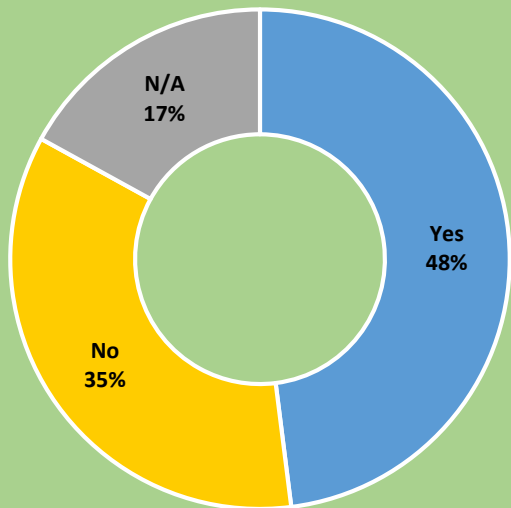

Number of Cities Statewide with Each Form of Government

- Council-Manager
- Council-Strong Mayor
- Council-Weak Mayor
- Commission
- Hybrid

Utilities Services

percentage of cities providing in 2018

Central Florida Cities Providing Water/Waste Water Services To Other Jurisdictions
average percentage 2014-2018