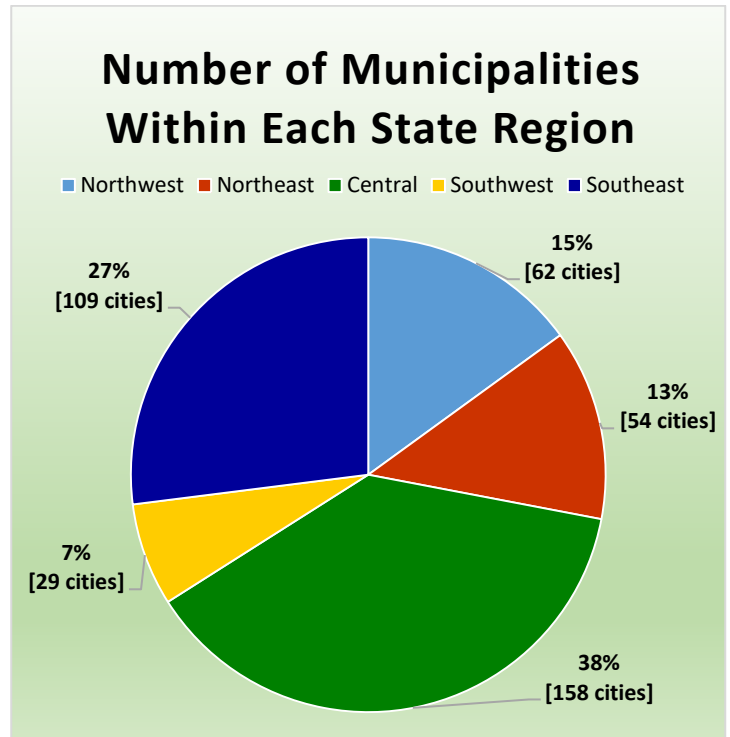

CityStats Central Florida Regional Trend Analysis

Population Source: University of Florida, Bureau of Economic and Business Research, December 2017.