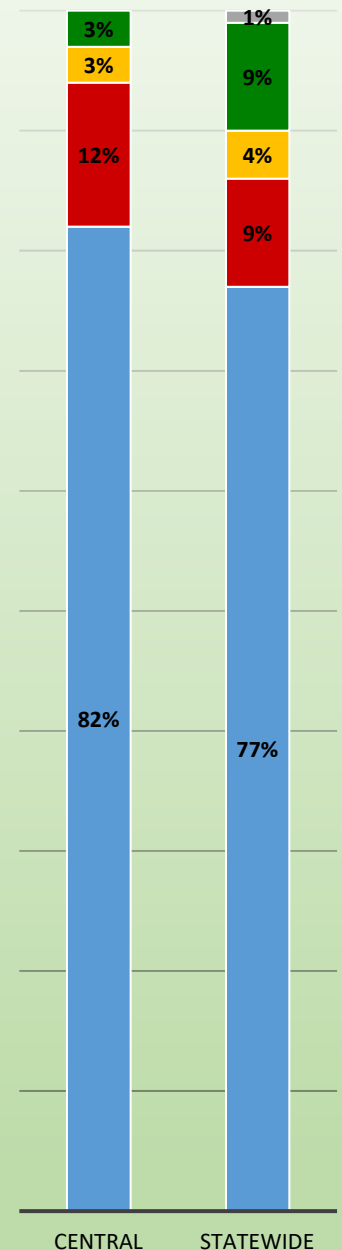

Fire Services Breakdowns

average percentage 2014-2018