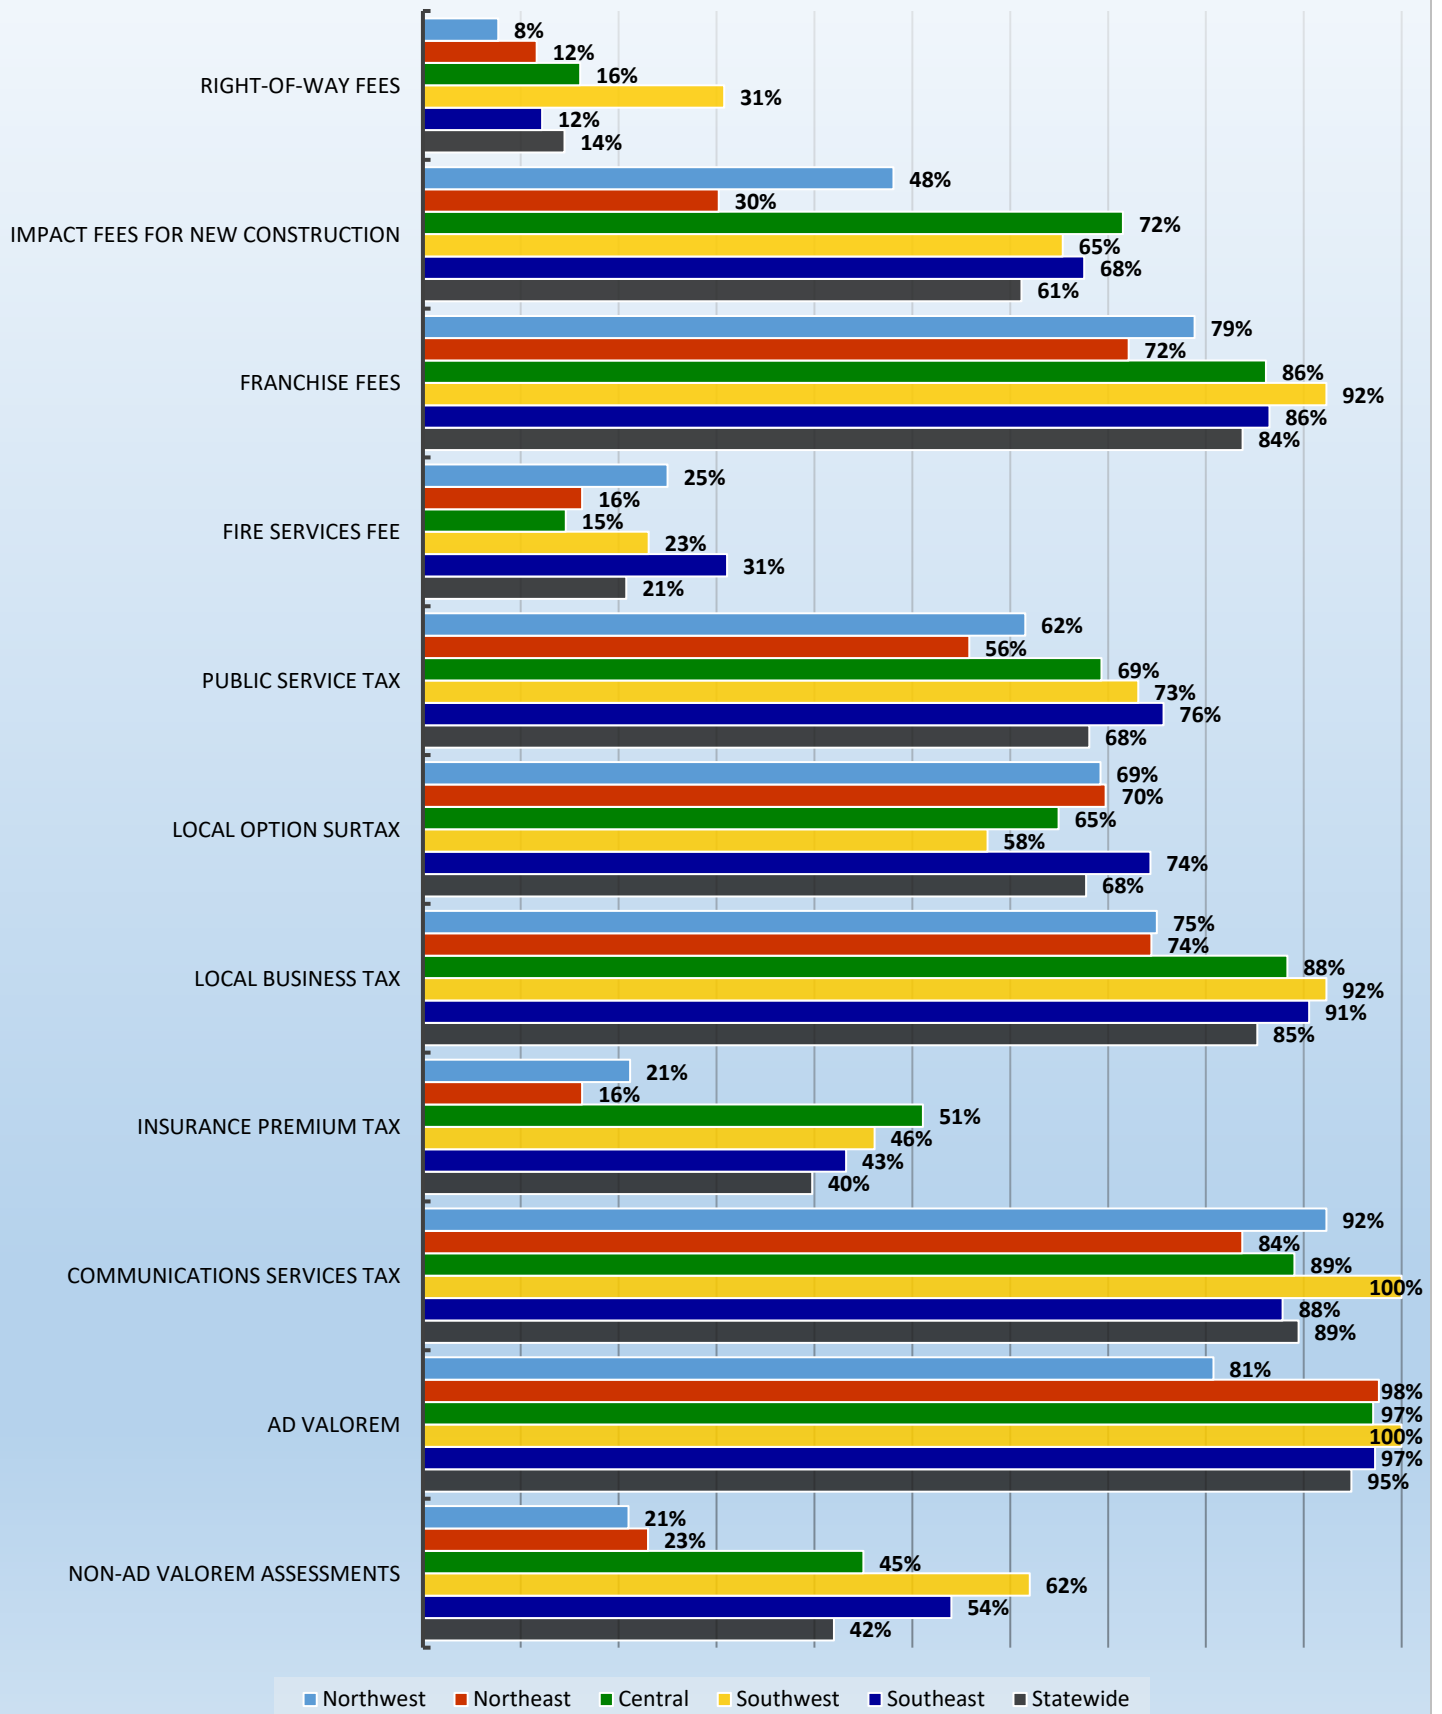

average number 2014-2018

Full-Time Employee Pay Raises

average annual percentage 2014-2018

Municipal Revenue Sources

percentage of cities using each in 2018

Economic Development Incentives

average percentage 2014-2018