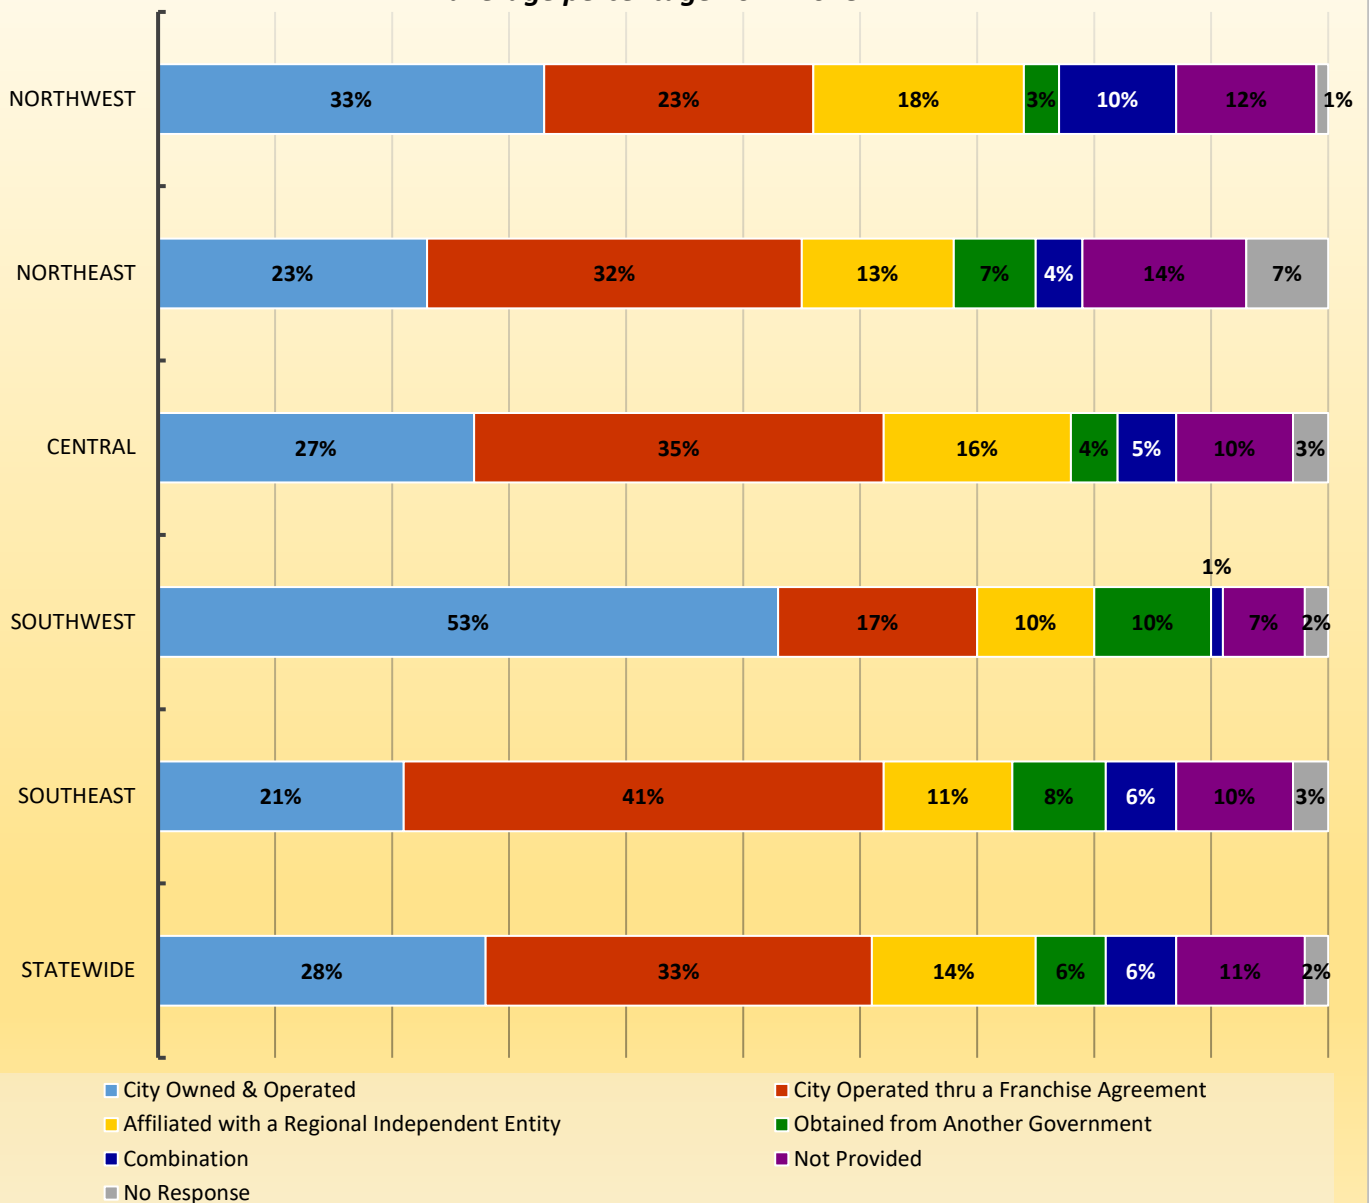

Solid Waste Collection Services *average percentage 2014-2018*