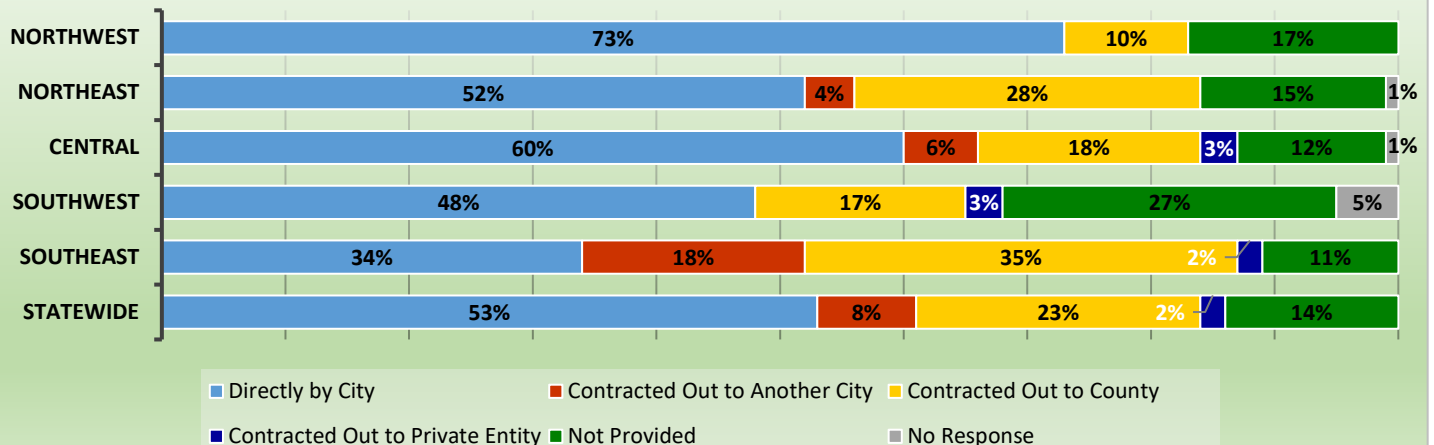

Municipal Employees per City

average number 2014-2018

Fire Services Breakdowns

average percentage 2014-2018

How Police Services Are Provided

average percentage 2014-2018

How Emergency Medical Services Are Provided

average percentage 2014-2018

How Fire Services Are Provided

average percentage 2014-2018

City-Run Services average percentage 2014-2018

Utilities Services

percentage of cities providing in 2018

Cities Providing Water/Waste Water Service to Other Jurisdictions *average percentage 2014-2018*