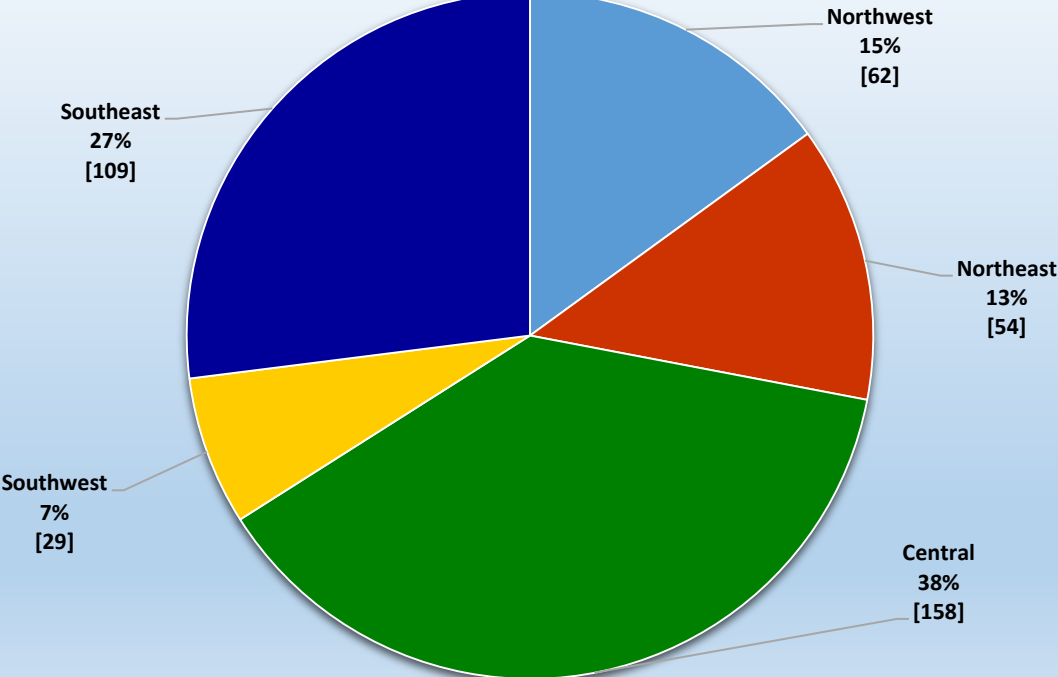

Municipalities Within Each Region

Population Source: University of Florida, Bureau of Economic and Business Research, December 2017.