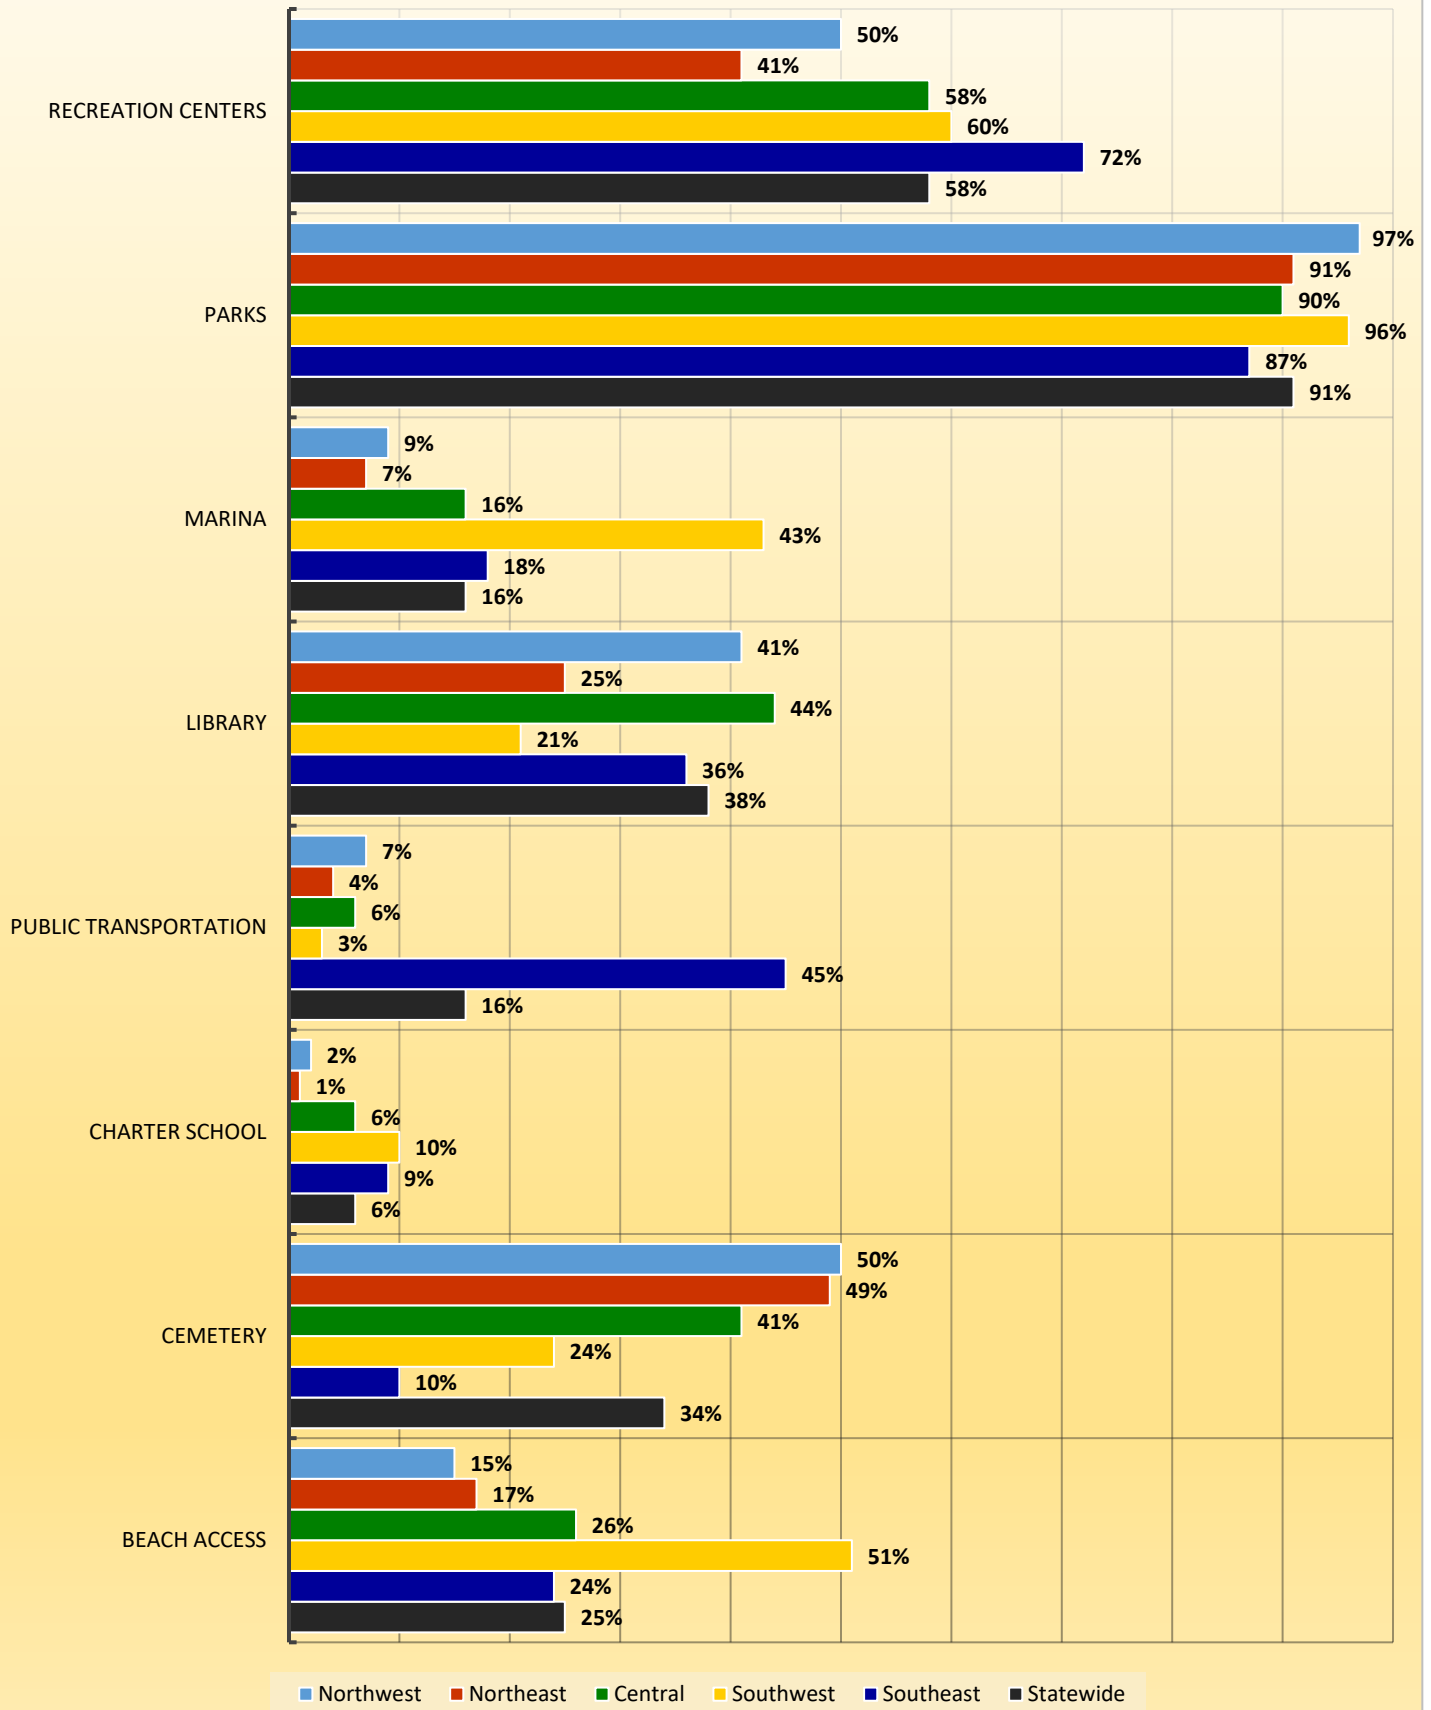

average percentage 2014-2018

How Fire Services Are Provided

average percentage 2014-2018

City-Run Services average percentage 2014-2018

Utilities Services

percentage of cities providing in 2018

Cities Providing Water/Waste Water Service to Other Jurisdictions *average percentage 2014-2018*