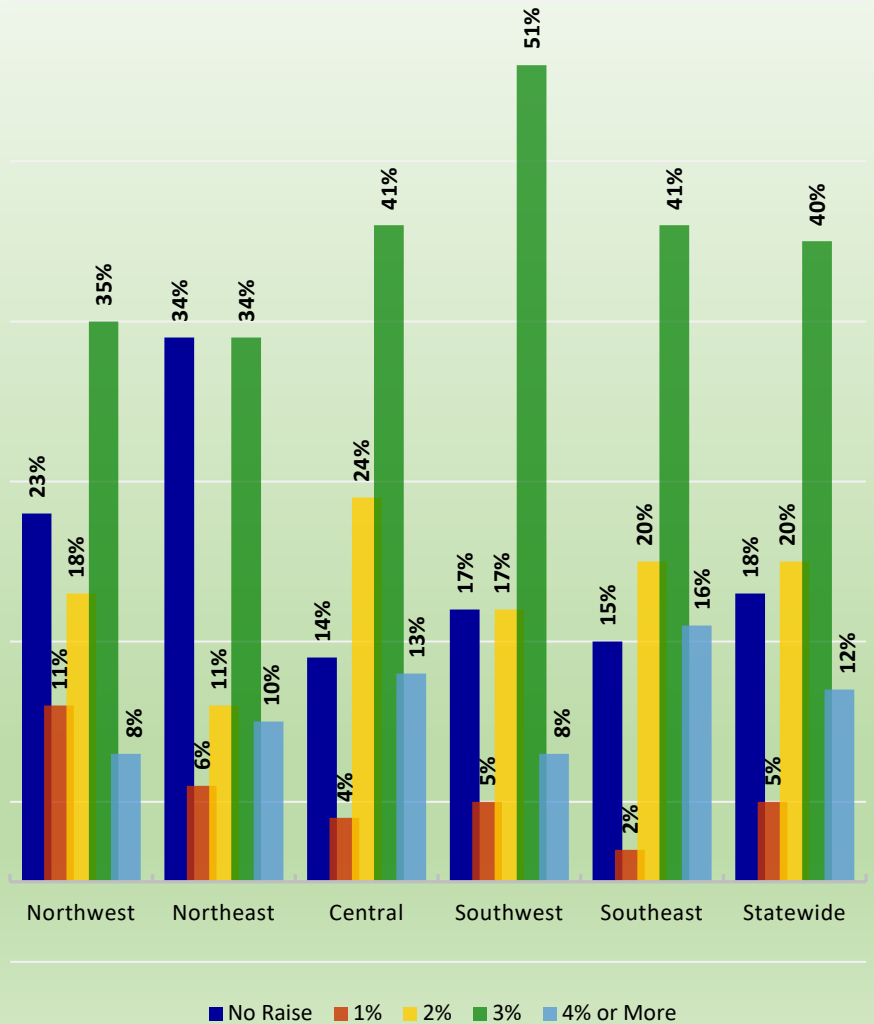

CityStats Statewide Regional Trends

Research Analyst Liane Giroux, CAE
Center for Municipal Research & Innovation
Florida League of Cities

CityStats Statewide Regional Trend Analysis

Municipal Population Within Each Region

Municipalities Within Each Region

Population Source: University of Florida, Bureau of Economic and Business Research, December 2017.

Number of Cities with Each Form of Government

Number of Residents per One Municipal Employee

average number 2014-2018

Full-Time Employee Pay Raises

average annual percentage 2014-2018

Municipal Revenue Sources

percentage of cities using each in 2018

Economic Development Incentives

average percentage 2014-2018