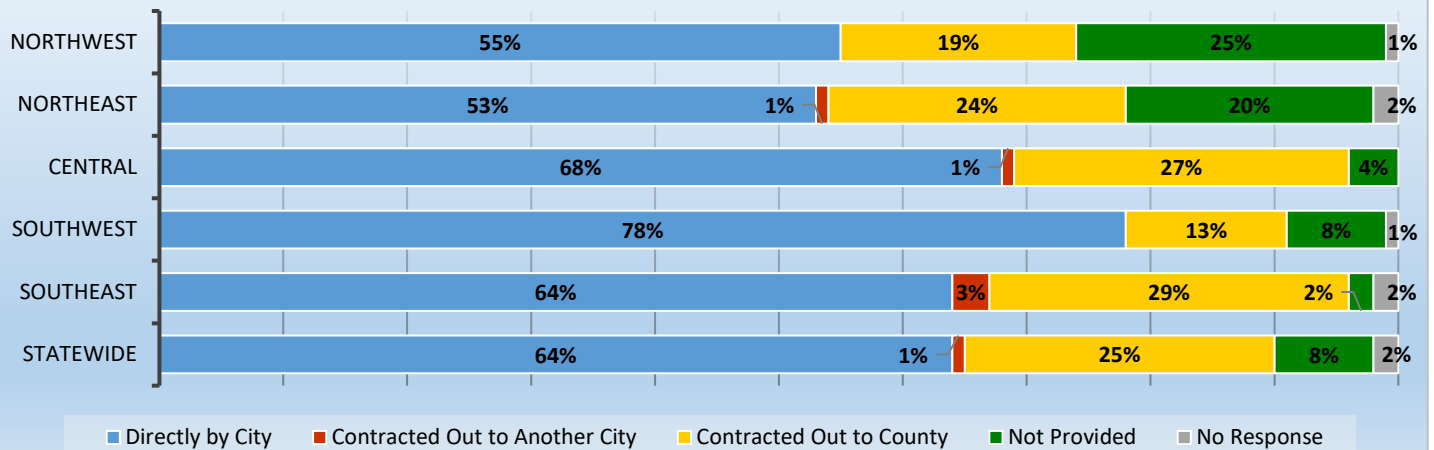

Municipal Employees per City

average number 2014-2018

Fire Services Breakdowns

average percentage 2014-2018

How Police Services Are Provided

average percentage 2014-2018

How Emergency Medical Services Are Provided

average percentage 2014-2018

How Fire Services Are Provided

average percentage 2014-2018

City-Run Services average percentage 2014-2018

Utilities Services

percentage of cities providing in 2018

Cities Providing Water/Waste Water Service to Other Jurisdictions *average percentage 2014-2018*