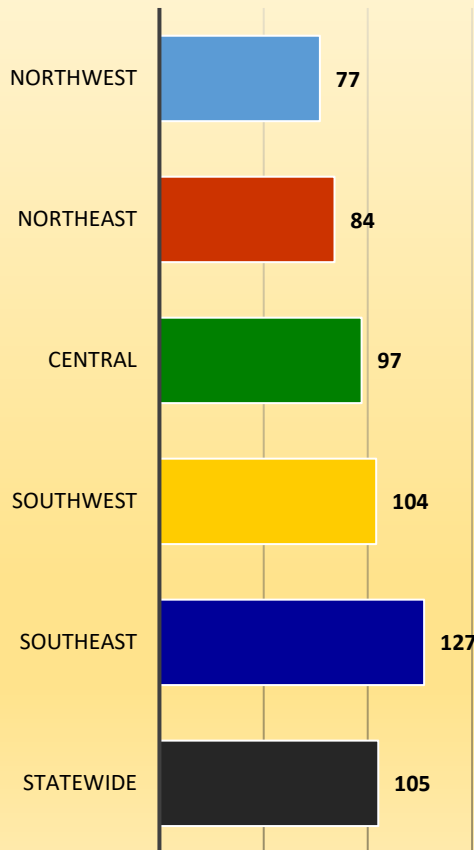

CityStats Statewide Regional Trends

Research Analyst Liane Giroux, CAE
Center for Municipal Research & Innovation
Florida League of Cities

CityStats Statewide Regional Trend Analysis

Municipal Population Within Each Region

Municipalities Within Each Region

Population Source: University of Florida, Bureau of Economic and Business Research, December 2017.

Number of Cities with Each Form of Government

Number of Residents per One Municipal Employee

average number 2014-2018

Full-Time Employee Pay Raises

average annual percentage 2014-2018

Municipal Revenue Sources

percentage of cities using each in 2018

Economic Development Incentives

average percentage 2014-2018

Cape Canaveral
Cocoa
Cocoa Beach
Grant-Valkaria
Indialantic
Indian Harbour Beach
Malabar
Melbourne
Melbourne Beach
Melbourne Village
Palm Bay
Palm Shores
Rockledge
Satellite Beach
Titusville
West Melbourne