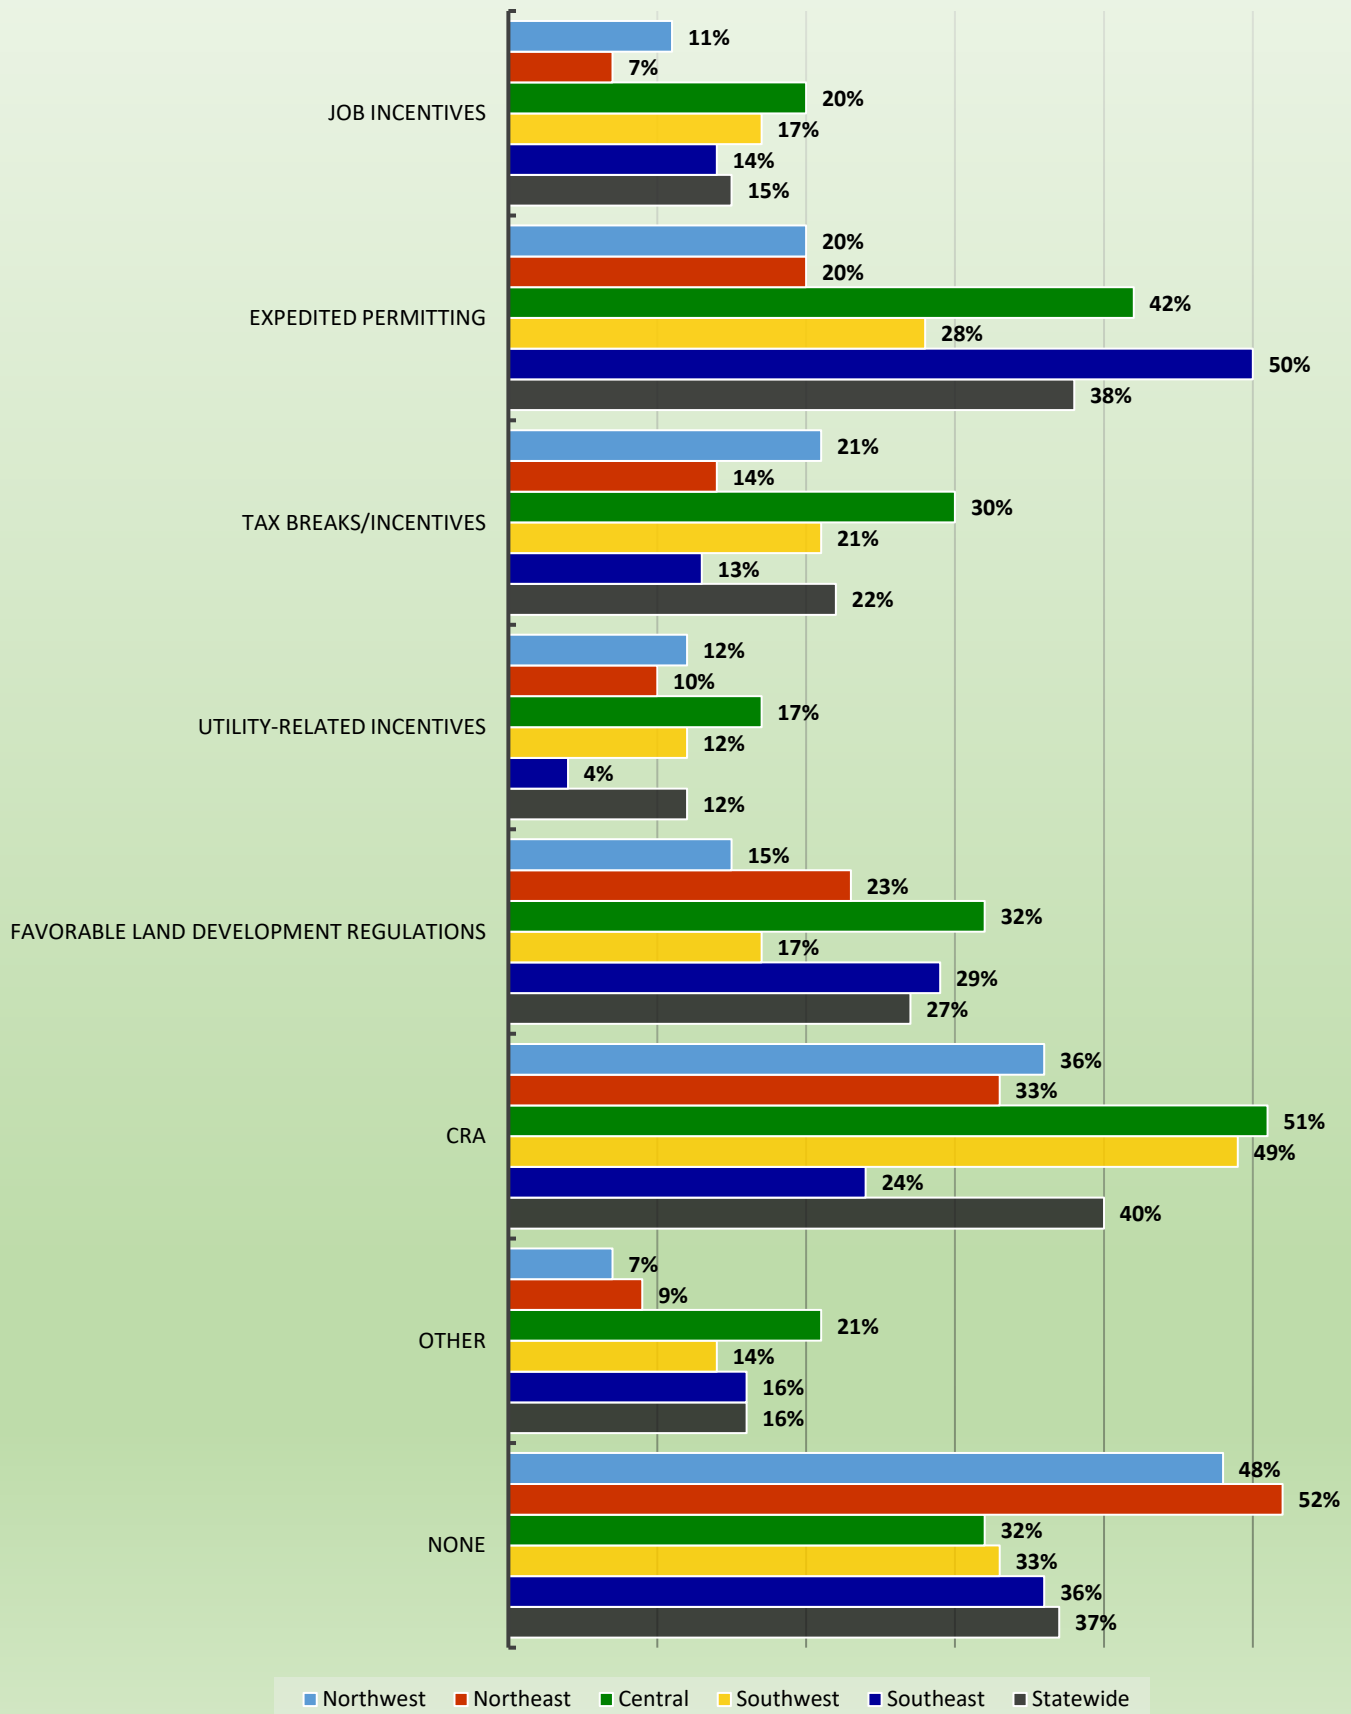

average number 2014-2018

Full-Time Employee Pay Raises

average annual percentage 2014-2018

Municipal Revenue Sources

percentage of cities using each in 2018

Economic Development Incentives

average percentage 2014-2018

Municipal Employees per City

average number 2014-2018

Fire Services Breakdowns

average percentage 2014-2018

How Police Services Are Provided

average percentage 2014-2018

How Emergency Medical Services Are Provided