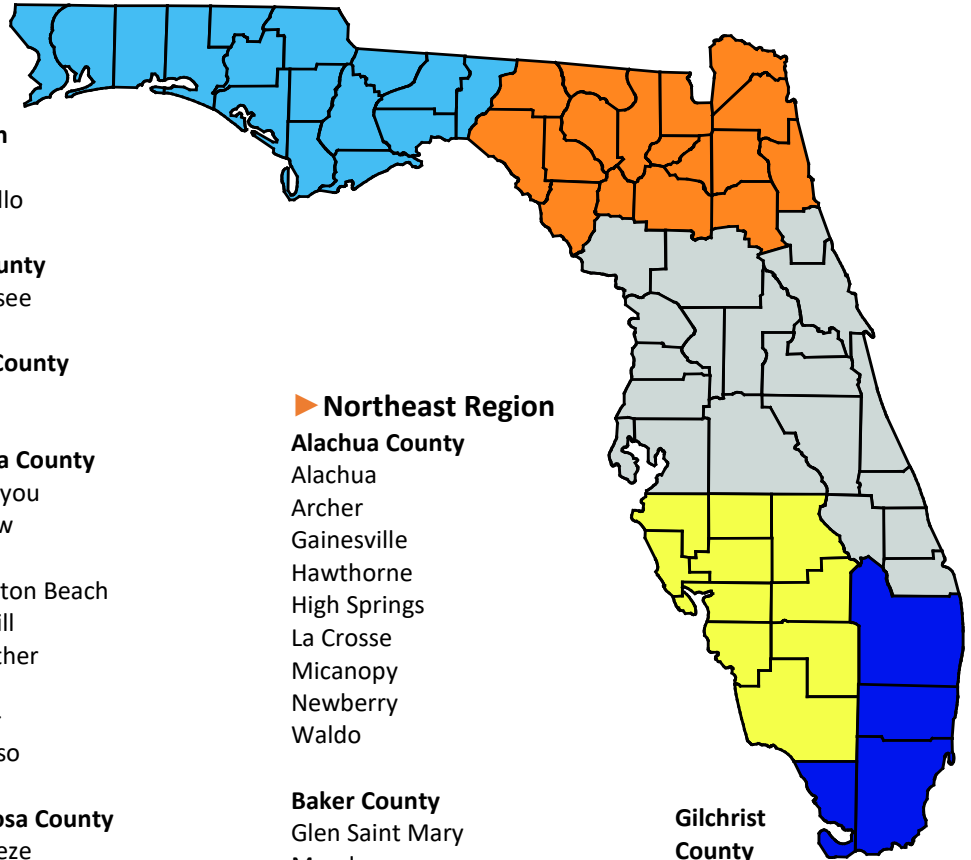

Apalachicola
Carrabelle

Gadsden County

Chattahoochee
Greensboro
Gretna
Havana
Midway
Quincy

Gulf County

Port St. Joe
Wewahitchka

Holmes County

Bonifay
Esto
Noma
Ponce De Leon
Westville

Jackson County

Alford
Bascom
Campbellton
Cottondale
Graceville
Grand Ridge
Greenwood
Jacob City
Malone
Marianna
Sneads

Jefferson County

Monticello

Leon County

Tallahassee

Liberty County

Bristol

Okaloosa County

Cinco Bayou
Crestview
Destin
Fort Walton Beach
Laurel Hill
Mary Esther
Niceville
Shalimar
Valparaiso

Santa Rosa County

Gulf Breeze
Jay
Milton

Wakulla County

Sopchoppy
St. Marks

Walton County

DeFuniak Springs
Freeport
Paxton

Washington County

Caryville
Chipley
Ebro
Vernon
Wausau

▶ Northeast Region

Alachua County

Alachua
Archer
Gainesville
Hawthorne
High Springs
La Crosse
Micanopy
Newberry
Waldo

Baker County

Glen Saint Mary
Macclenny

Bradford County

Brooker
Hampton
Lawtey
Starke

Clay County

Green Cove Springs
Keystone Heights
Orange Park
Penney Farms

Columbia County

Fort White
Lake City

Dixie County

Cross City
Horseshoe Beach

Duval County

Atlantic Beach
Baldwin
Jacksonville
Jacksonville Beach
Neptune Beach

Gilchrist County

Bell
Fanning Springs (part)
Trenton

Hamilton County

Jasper
Jennings
White Springs

Lafayette County

Mayo

Madison County

Greenville
Lee
Madison

Nassau County

Callahan
Fernandina Beach
Hilliard

Putnam County

Crescent City
Interlachen
Palatka
Pomona Park
Welaka