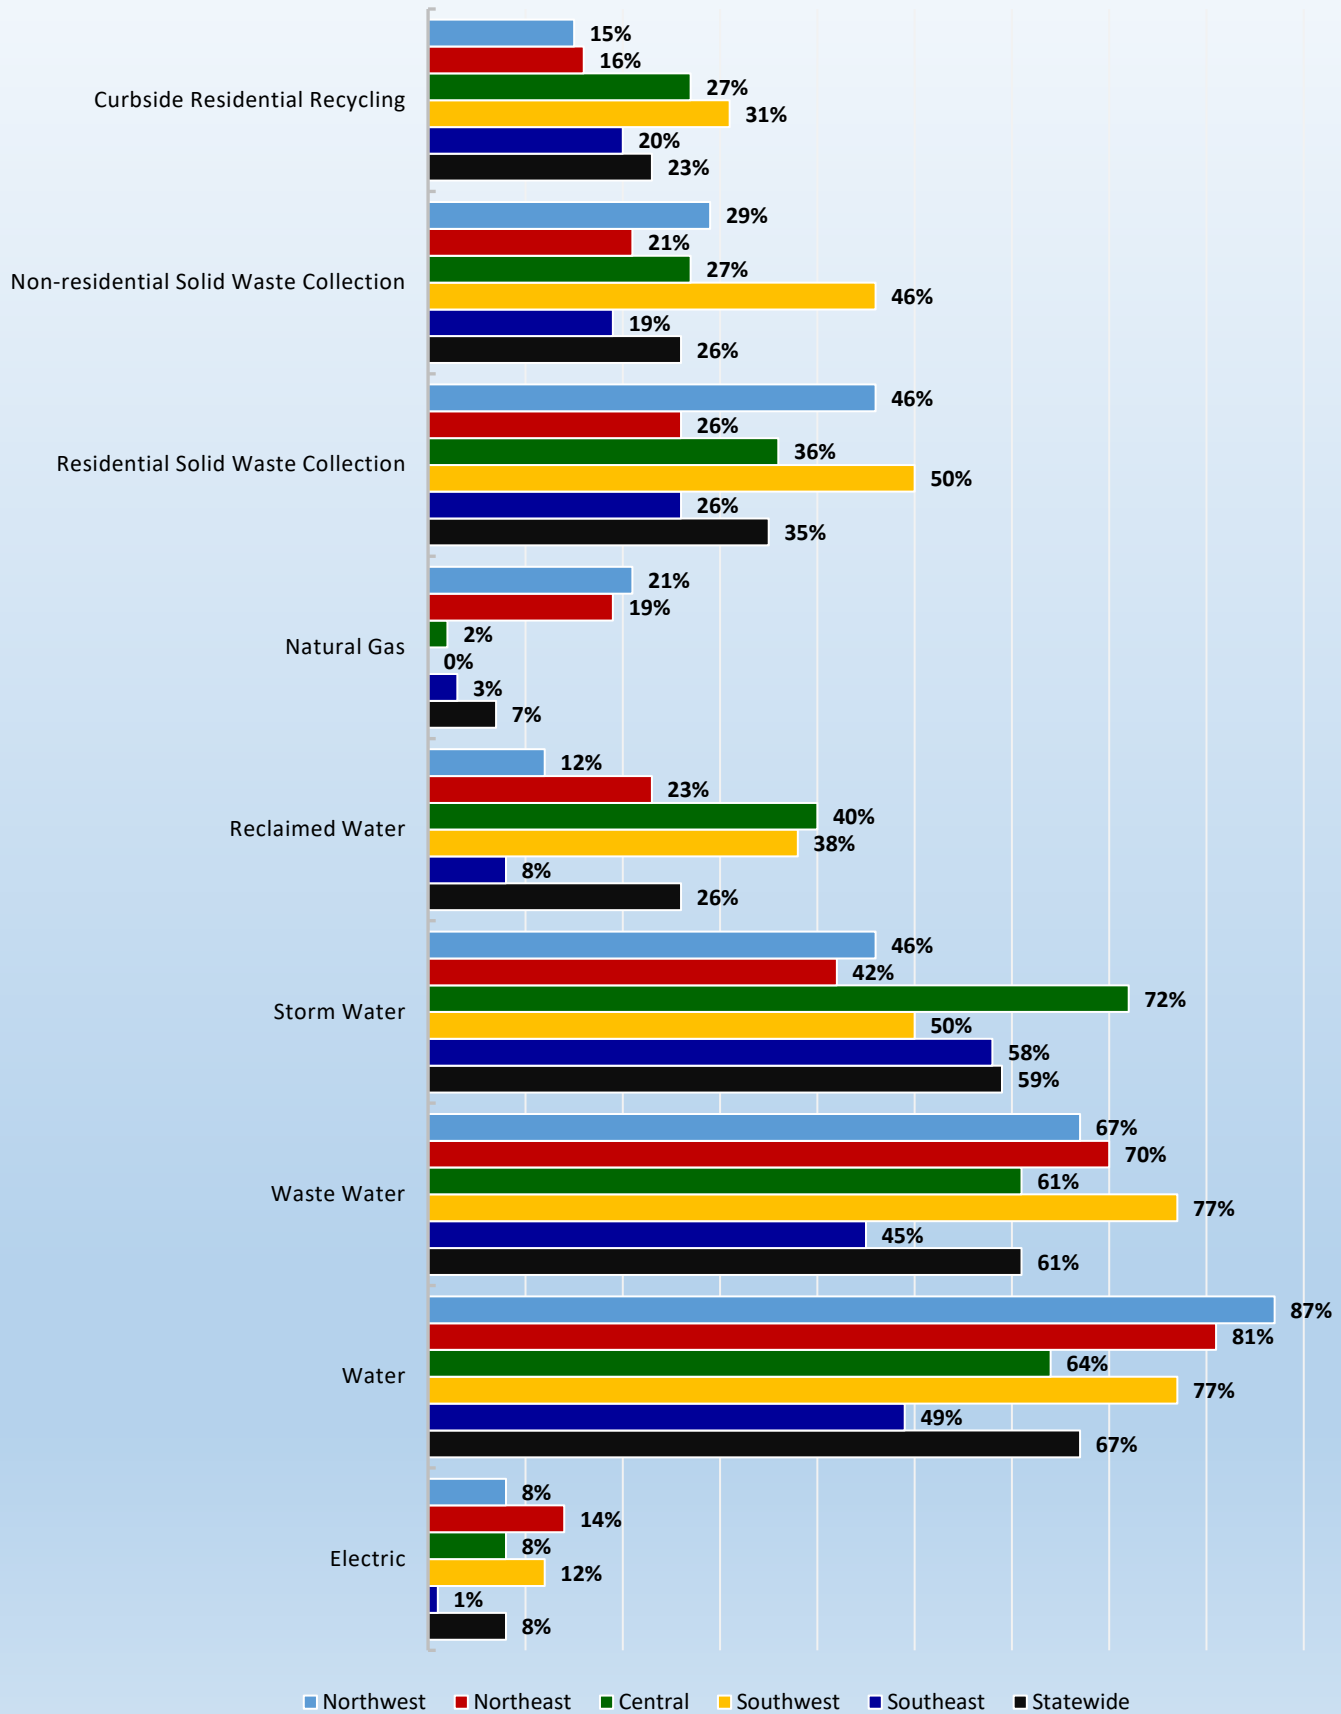

average percentage 2014-2018

How Fire Services Are Provided

average percentage 2014-2018

City-Run Services average percentage 2014-2018

Utilities Services

percentage of cities providing in 2018

Cities Providing Water/Waste Water Service to Other Jurisdictions *average percentage 2014-2018*

Solid Waste Collection Services *average percentage 2014-2018*

Regions Used in CityStats Analysis

▶ Northwest Region

Bay County

Callaway
Lynn Haven
Mexico Beach
Panama City
Panama City Beach
Parker
Springfield