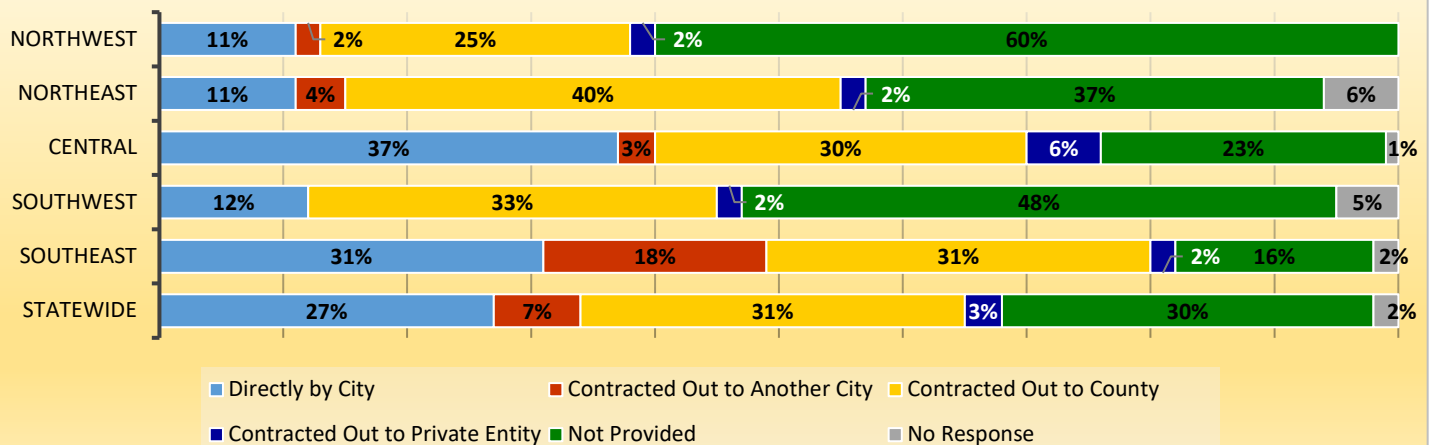

Municipal Employees per City

average number 2014-2018

Fire Services Breakdowns

average percentage 2014-2018

How Police Services Are Provided

average percentage 2014-2018

How Emergency Medical Services Are Provided

average percentage 2014-2018

How Fire Services Are Provided

average percentage 2014-2018

City-Run Services average percentage 2014-2018

Utilities Services

percentage of cities providing in 2018

Cities Providing Water/Waste Water Service to Other Jurisdictions *average percentage 2014-2018*