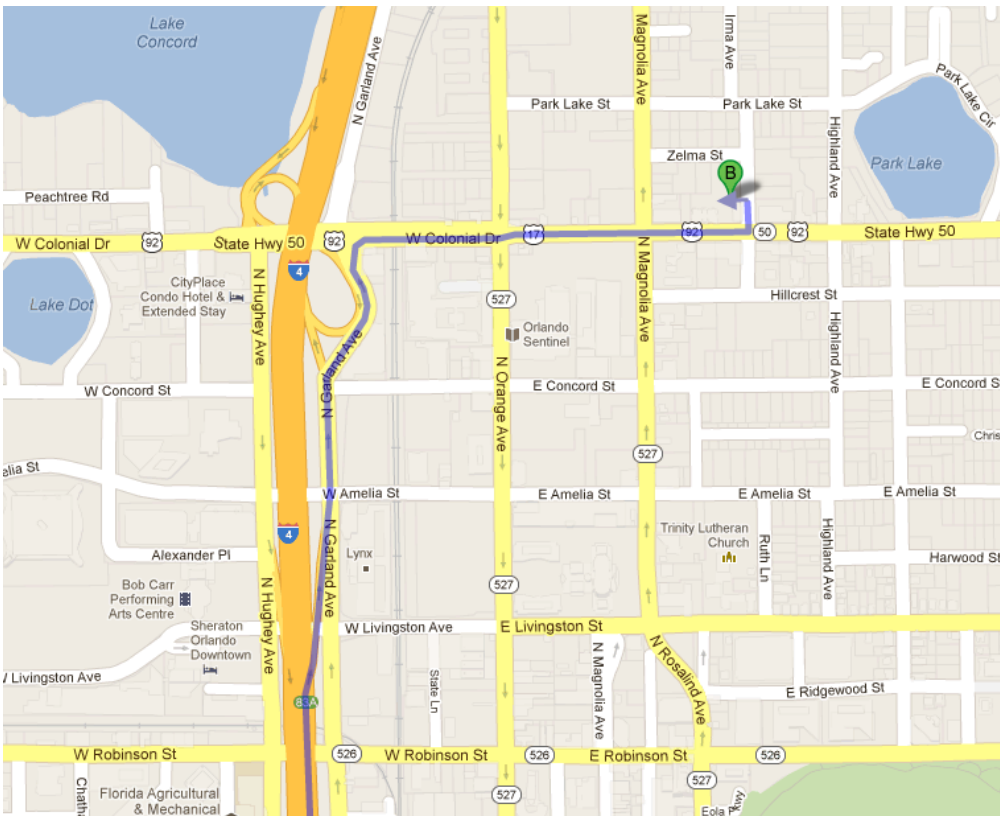

I-4 W. Toward Orlando

Take EXIT 84-A toward US-17/Colonial -50.

Keep left at the fork in the ramp. .
Turn left onto W Colonial Dr/SR-50/US-17-92/US-92/US-17.

135 E COLONIAL DR is on the left.

Your destination is just past N Magnolia Ave
Turn left on Irma Ave., Turn left into FLC Parking Lot Entrance and parking are in back of building off of Irma

I-4 Westbound toward Orlando

I-4 E Toward Orlando

Take the Amelia Street/Bob Carr exit, EXIT 83A, toward US-17/US-92/SR-50.

Stay straight to go onto N Garland Ave.

Turn right onto W Colonial Dr/SR-50/US-17-92/US-92/US-17.

135 E COLONIAL DR is on the left.
Your destination is just past N Magnolia Ave

Turn left on Irma Ave., Turn left into FLC Parking Lot Entrance and parking are in back of building off of Irma

I-4 Eastbound toward Orlando