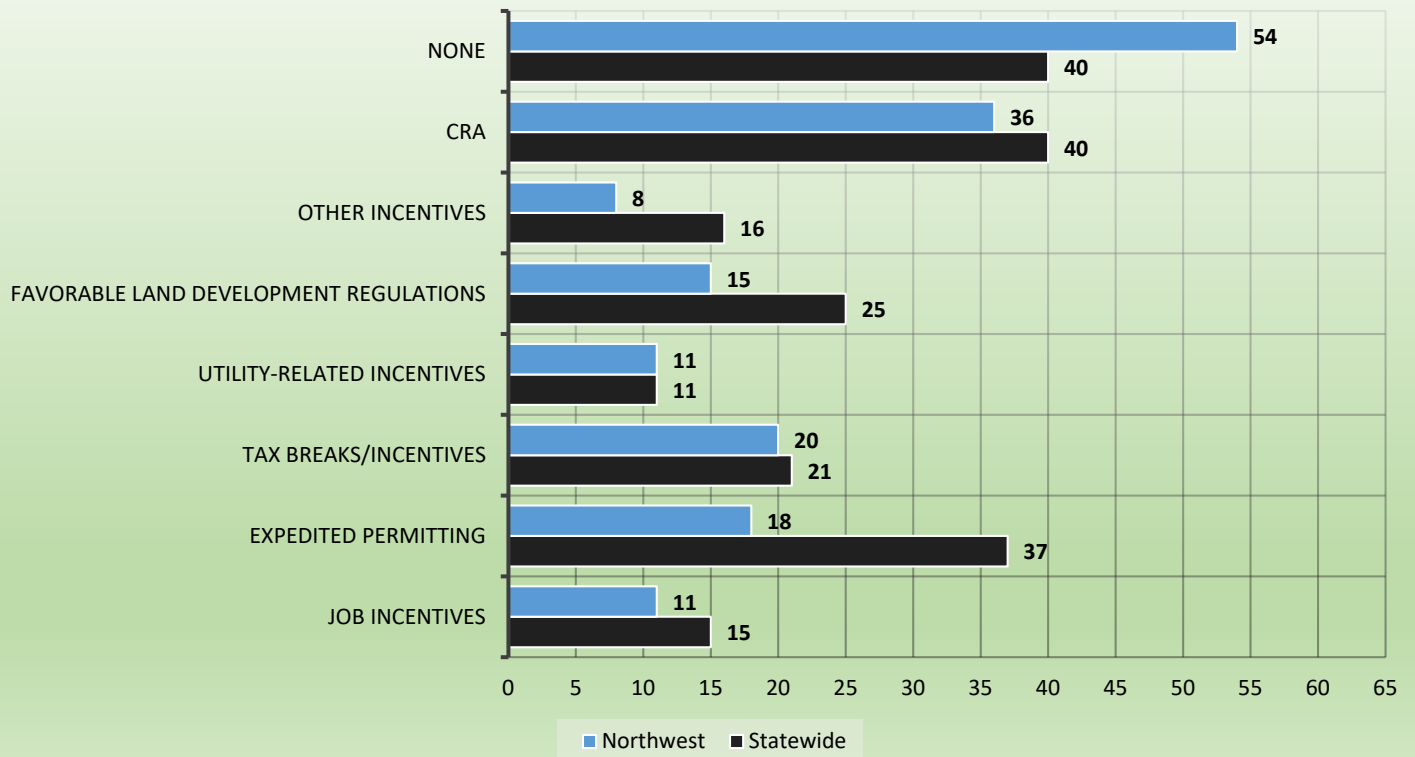

CityStats Northwest Florida Trends

Research Analyst Liane Schrader, CAE
Center for Municipal Research & Innovation
Florida League of Cities

CityStats Northwest Florida Regional Trend Analysis

Population Source: University of Florida, Bureau of Economic and Business Research, October 2015.

Economic Development Incentives

average percentage 2011-2016

Number of Northwest Florida Cities with Each Form of Government

Number of Cities Statewide with Each Form of Government

Utilities Services

average percentage 2011-2016