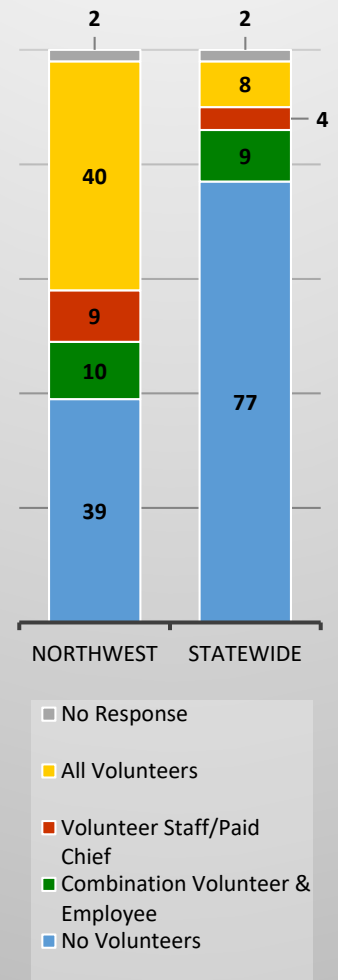

Solid Waste Collection Services

average percentage 2011-2016

City-Run Services

average percentage 2011-2016

How Police Services Are Provided

average percentage 2014-2016

Fire Services Breakdowns

average percentage 2014-2016

average annual percentage 2014-2016

Regions Used in CityStats Analysis

▶ Northwest Region

Bay County

Callaway
Cedar Grove
Lynn Haven
Mexico Beach
Panama City
Panama City Beach
Parker
Springfield

Calhoun County