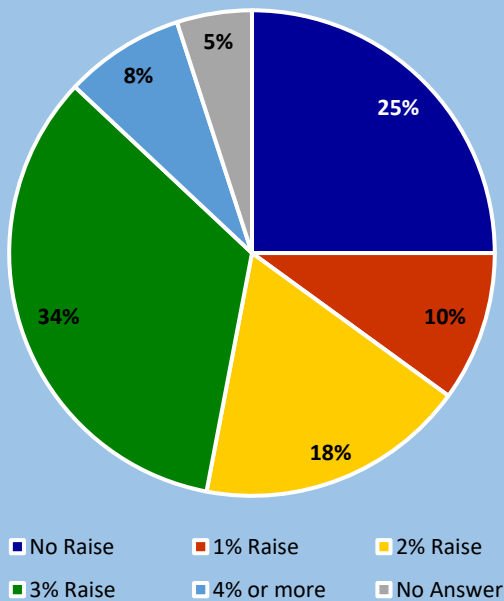

average number 2011-2016

Number of Residents per One Municipal Employee

average number 2014-2016

Northwest Florida Cities FTE Pay Raises

average annual percentage 2014-2016

Statewide Florida Cities FTE Pay Raises