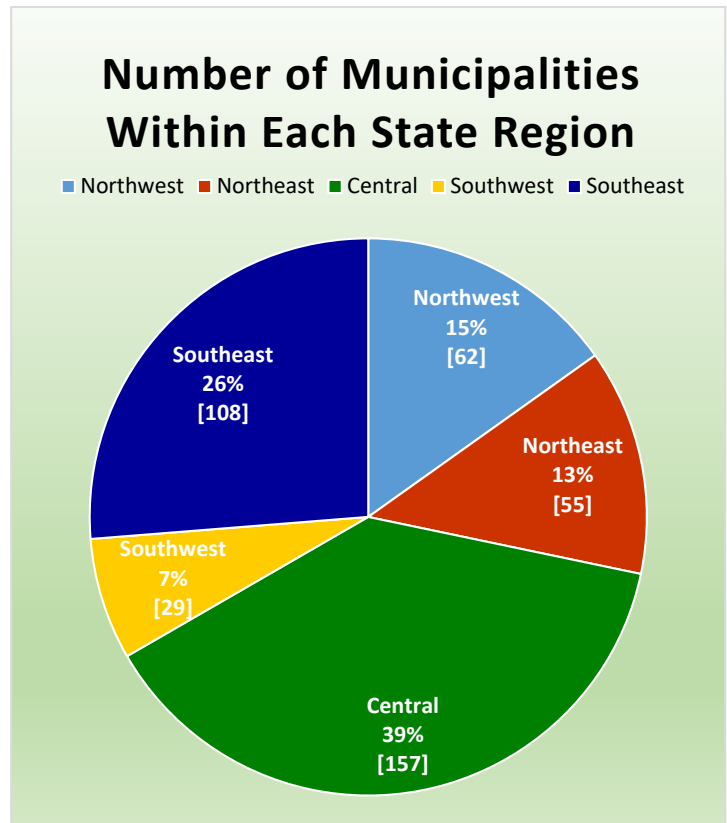

CityStats Northwest Florida Trends

Research Analyst Liane Schrader, CAE
Center for Municipal Research & Innovation
Florida League of Cities

CityStats Northwest Florida Regional Trend Analysis

Population Source: University of Florida, Bureau of Economic and Business Research, October 2015.

Port St. Joe
Wewahitchka

Holmes County

Bonifay
Esto
Noma
Ponce De Leon
Westville

Jackson County

Alford
Bascom
Campbellton
Cottondale
Graceville
Grand Ridge
Greenwood
Jacob City
Malone
Marianna
Sneads

Jefferson County

Monticello

Leon County

Tallahassee

Liberty County

Bristol

Okaloosa County

Cinco Bayou
Crestview
Destin
Fort Walton Beach
Laurel Hill
Mary Esther
Niceville
Shalimar
Valparaiso

Santa Rosa County