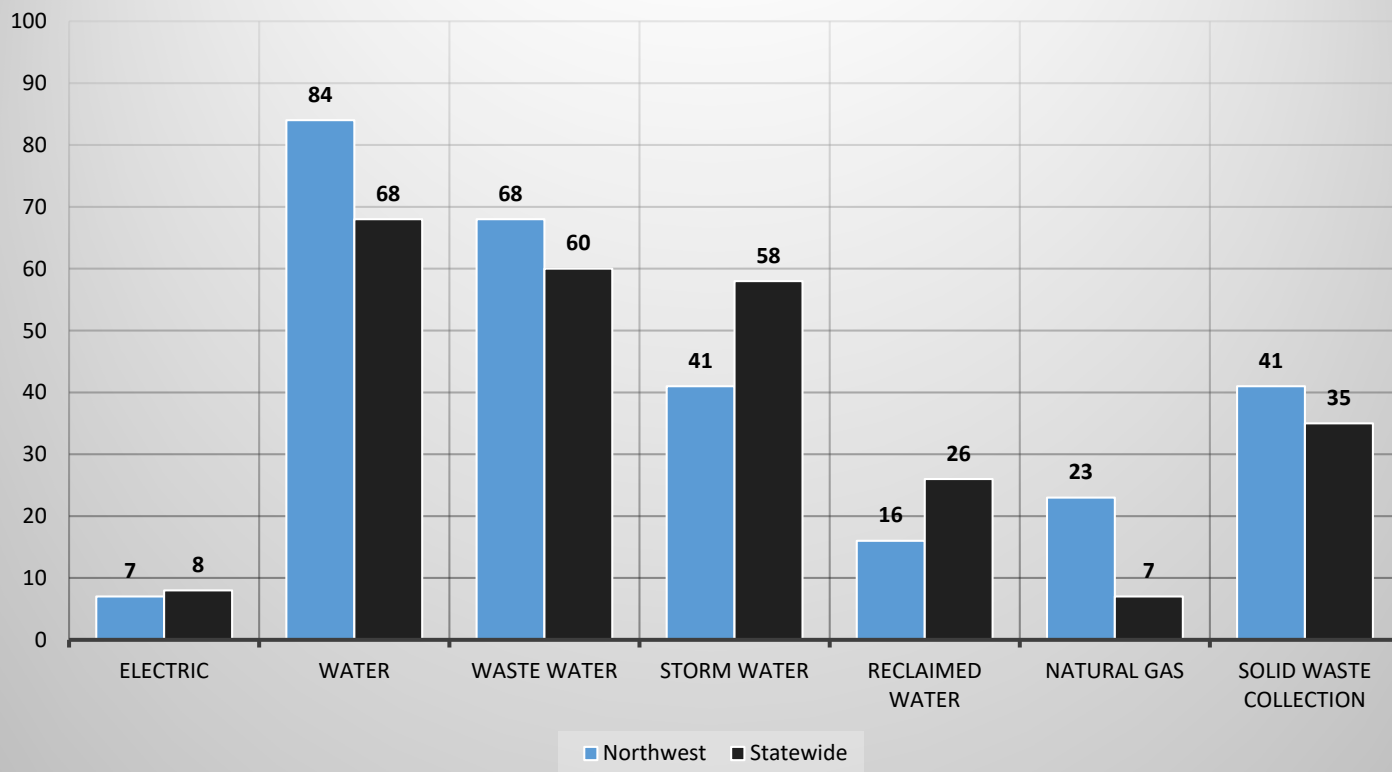

Economic Development Incentives

average percentage 2011-2016

Number of Northwest Florida Cities with Each Form of Government

Number of Cities Statewide with Each Form of Government

Utilities Services

average percentage 2011-2016