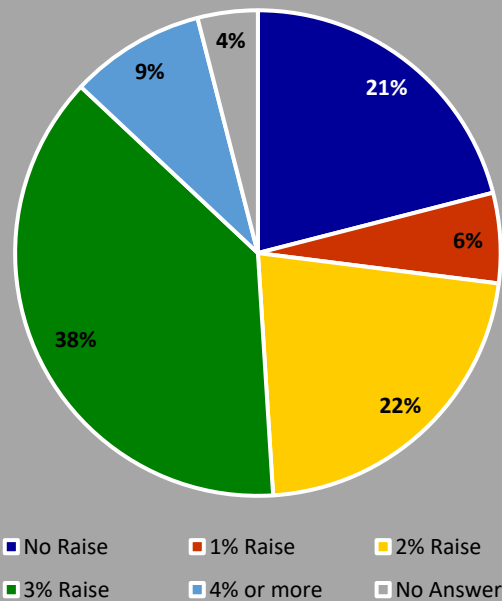

Statewide Florida Cities FTE Pay Raises

average annual percentage 2014-2016