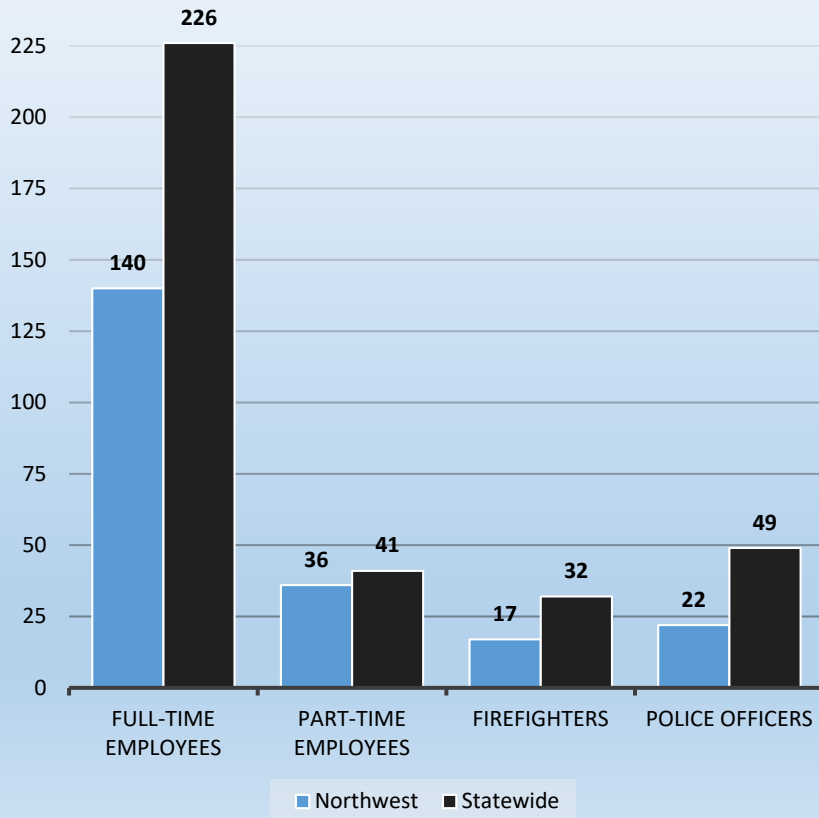

Municipal Employees per City

average number 2011-2016