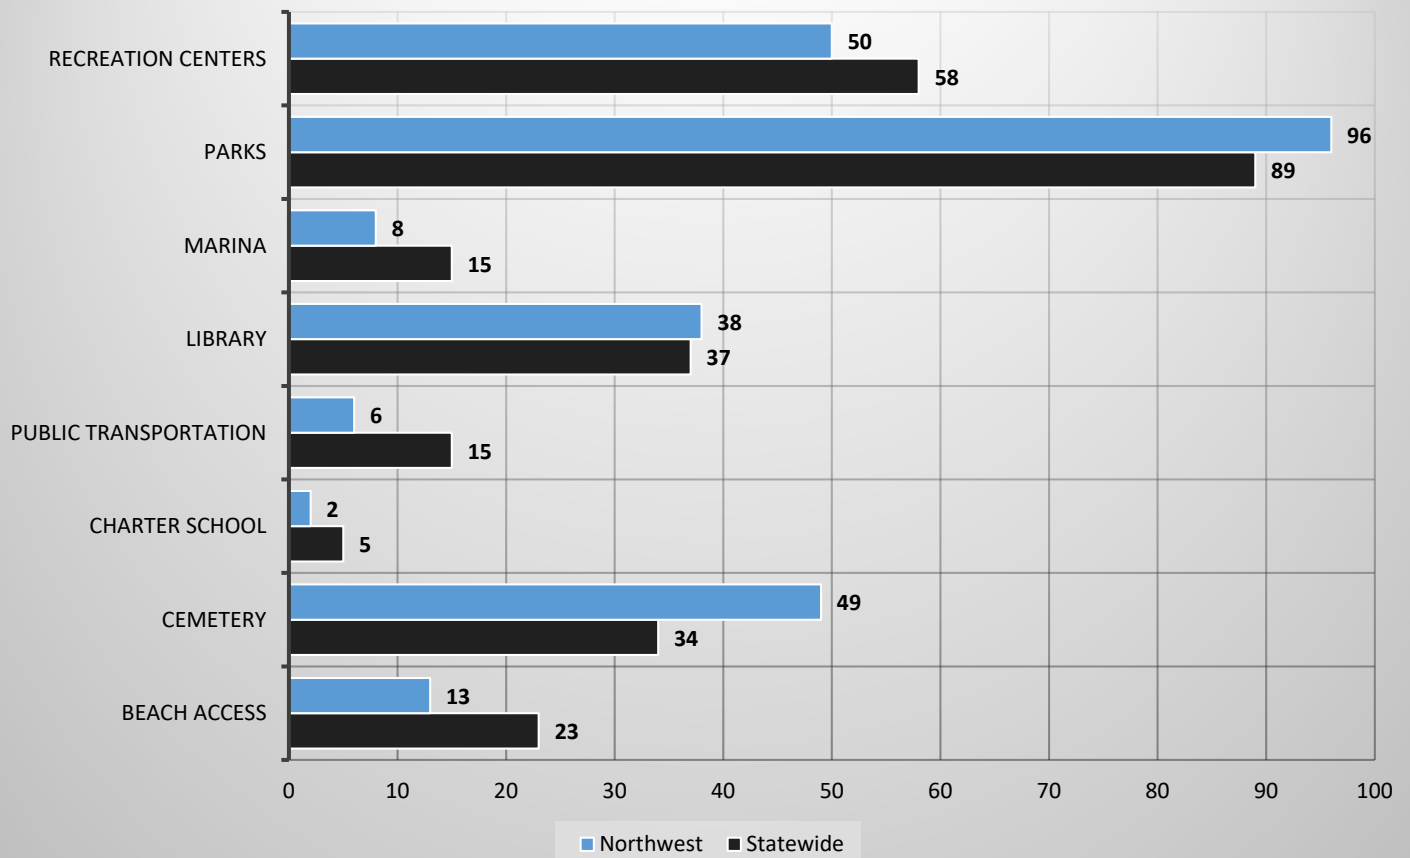

City-Run Services

average percentage 2011-2016