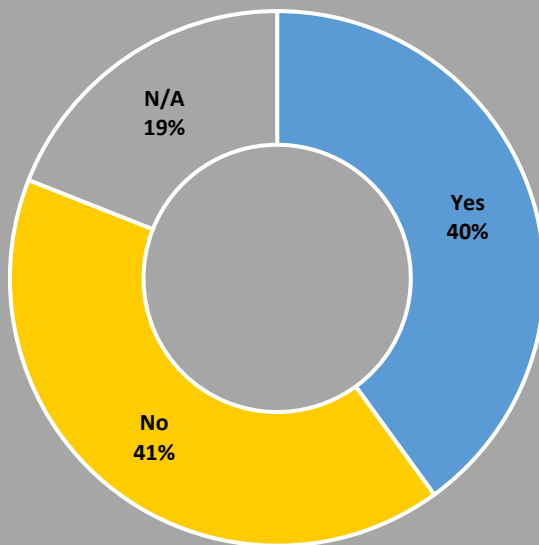

Statewide Cities Providing Water/Waste Water Services To Other Jurisdictions average percentage 2011-2016