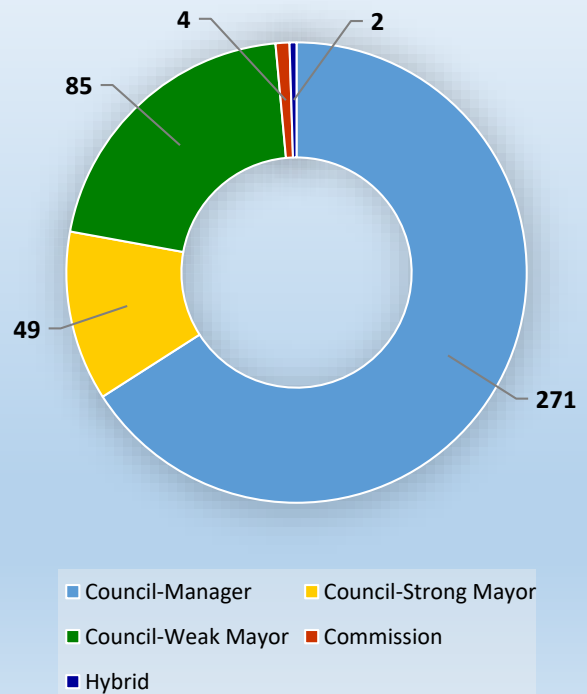

Economic Development Incentives

average percentage 2011-2016

Number of Northwest Florida Cities with Each Form of Government

Number of Cities Statewide with Each Form of Government

Utilities Services

average percentage 2011-2016