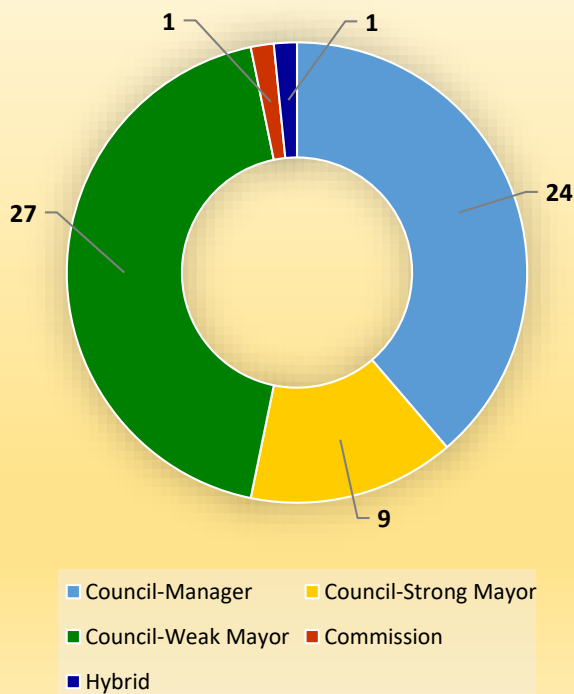

CityStats Northwest Florida Trends

Research Analyst Liane Schrader, CAE
Center for Municipal Research & Innovation
Florida League of Cities

CityStats Northwest Florida Regional Trend Analysis

Population Source: University of Florida, Bureau of Economic and Business Research, October 2015.

Economic Development Incentives

average percentage 2011-2016

Number of Northwest Florida Cities with Each Form of Government

Number of Cities Statewide with Each Form of Government

Utilities Services

average percentage 2011-2016