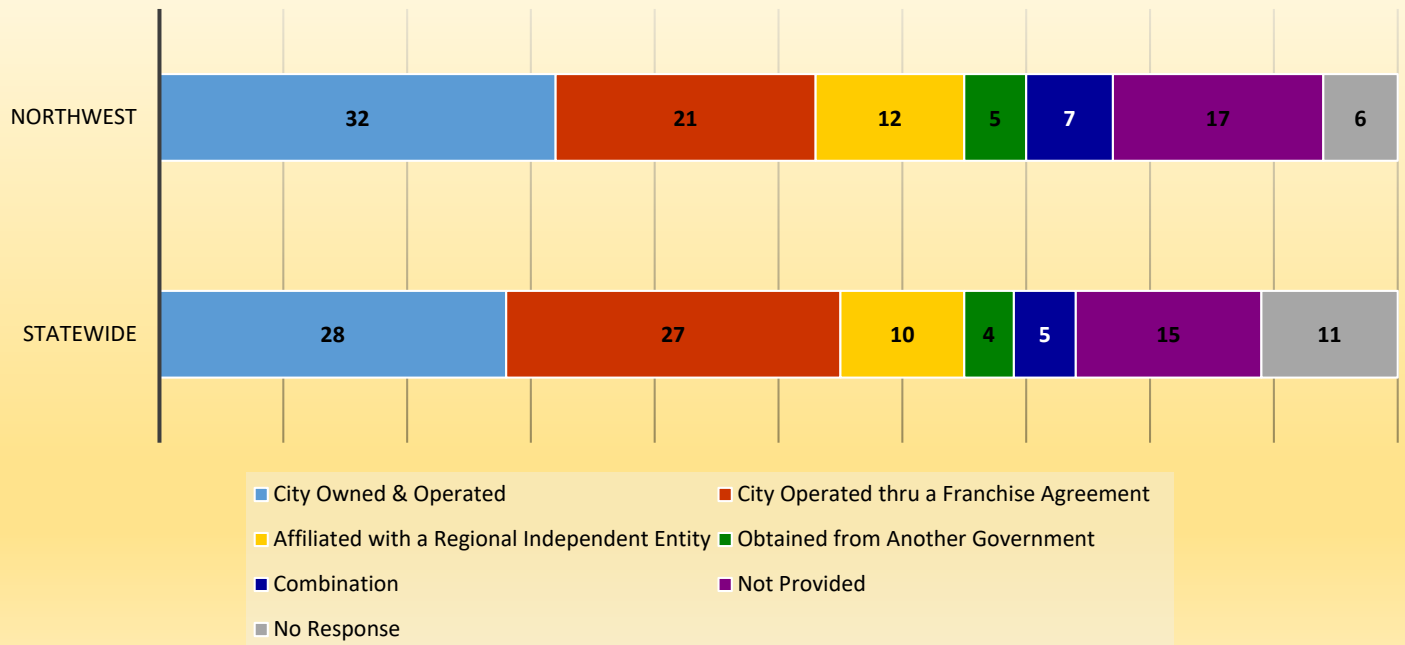

Solid Waste Collection Services

average percentage 2011-2016