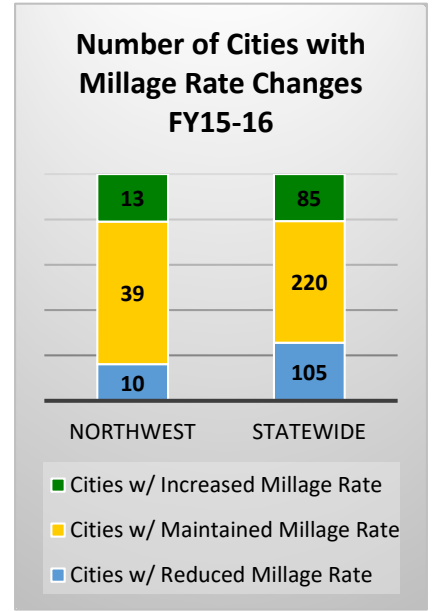

CityStats Northwest Florida Regional Trend Analysis

Population Source: University of Florida, Bureau of Economic and Business Research, October 2015.