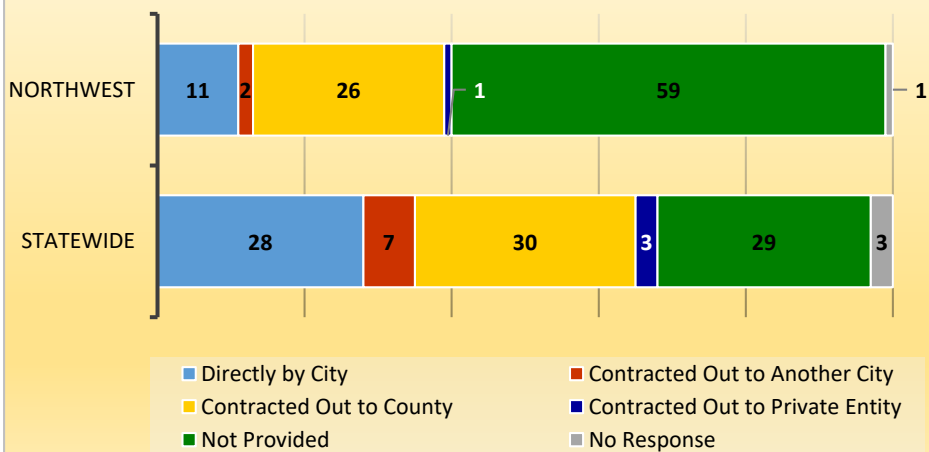

How Emergency Medical Services Are Provided

average percentage 2014-2016