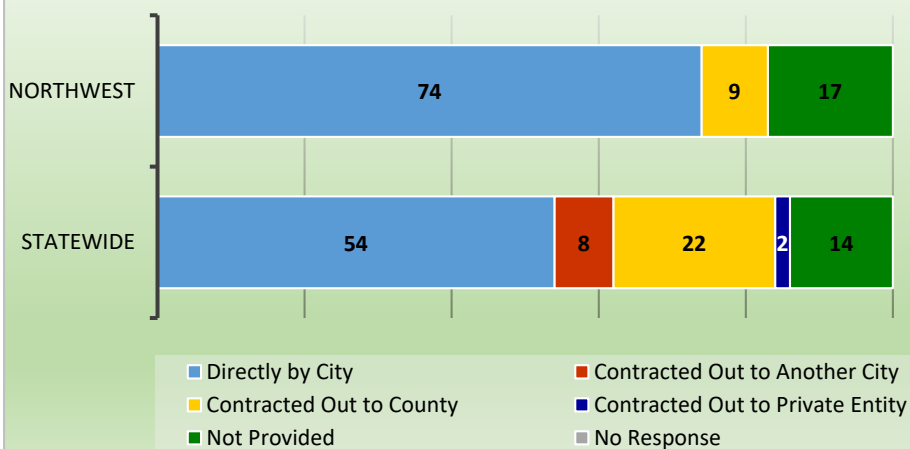

How Fire Services Are Provided

average percentage 2014-2016