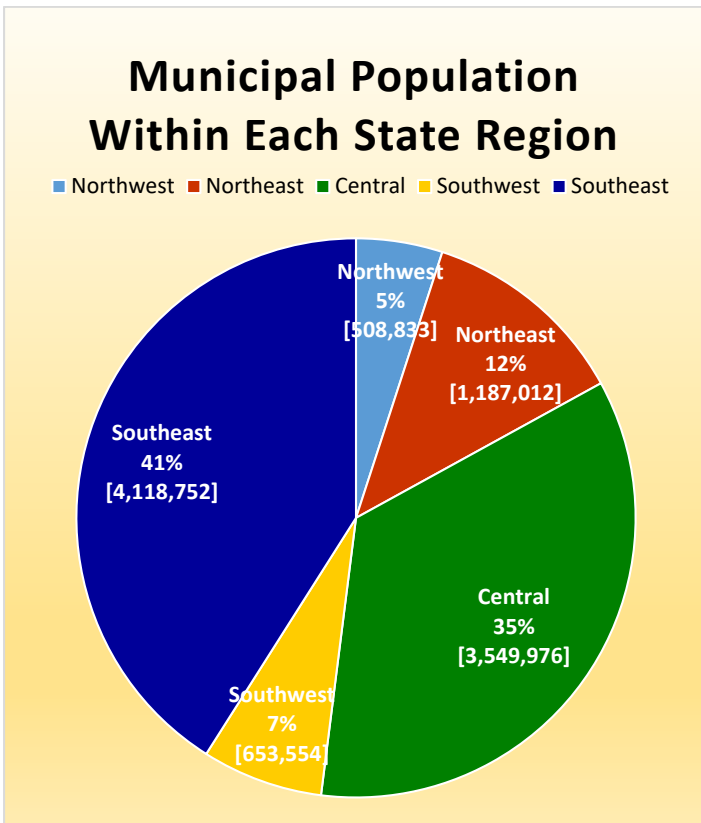

CityStats Northwest Florida Trends

Research Analyst Liane Schrader, CAE
Center for Municipal Research & Innovation
Florida League of Cities

CityStats Northwest Florida Regional Trend Analysis

Population Source: University of Florida, Bureau of Economic and Business Research, October 2015.

Monticello

Leon County

Tallahassee

Liberty County

Bristol

Okaloosa County

Cinco Bayou
Crestview
Destin
Fort Walton Beach
Laurel Hill
Mary Esther
Niceville
Shalimar
Valparaiso

Santa Rosa County