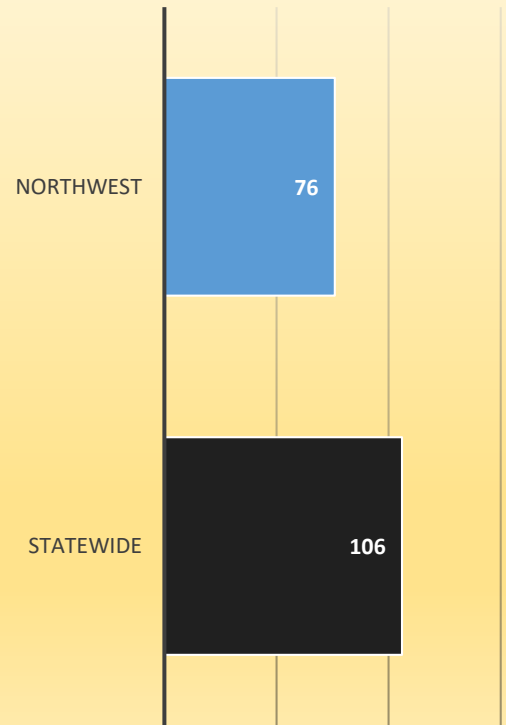

Number of Residents per One Municipal Employee

average number 2014-2016