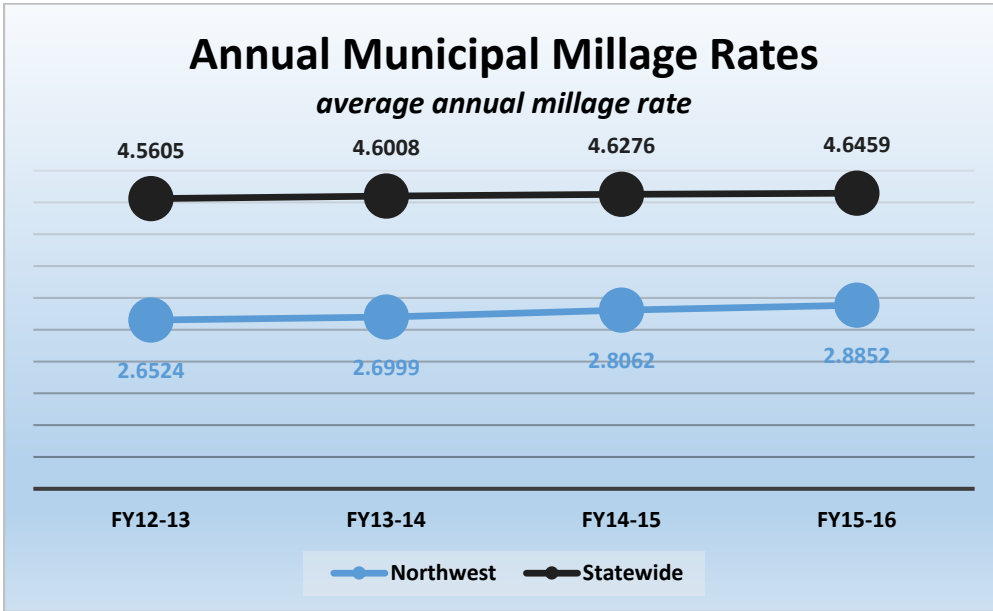

CityStats Northwest Florida Trends

Research Analyst Liane Schrader, CAE
Center for Municipal Research & Innovation
Florida League of Cities

CityStats Northwest Florida Regional Trend Analysis

Population Source: University of Florida, Bureau of Economic and Business Research, October 2015.