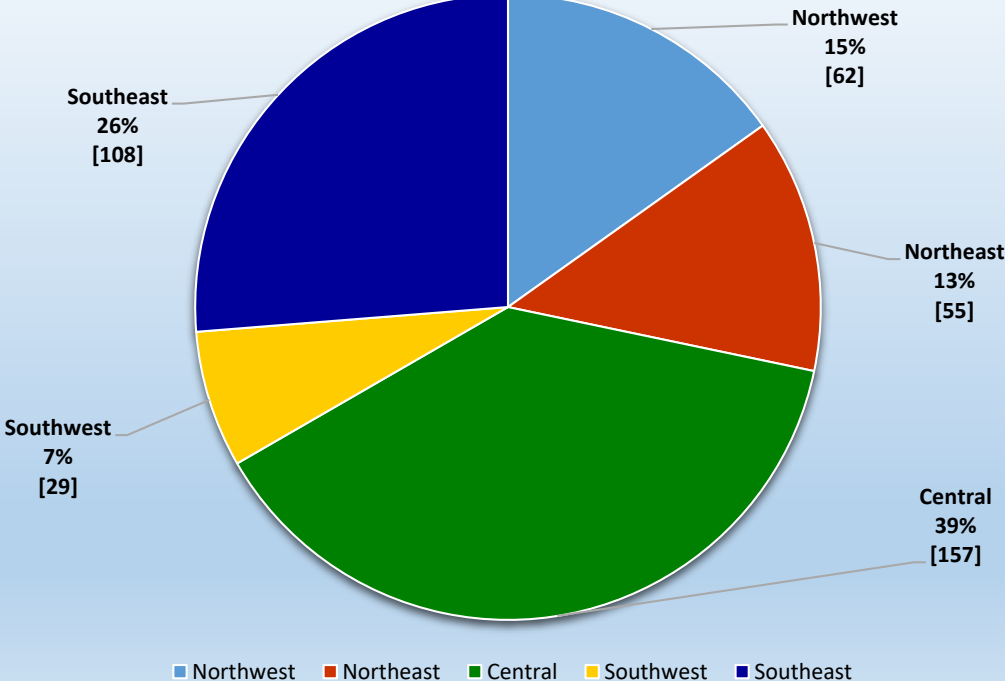

Number of Municipalities Within Each Region

Population Source: University of Florida, Bureau of Economic and Business Research, October 2015.