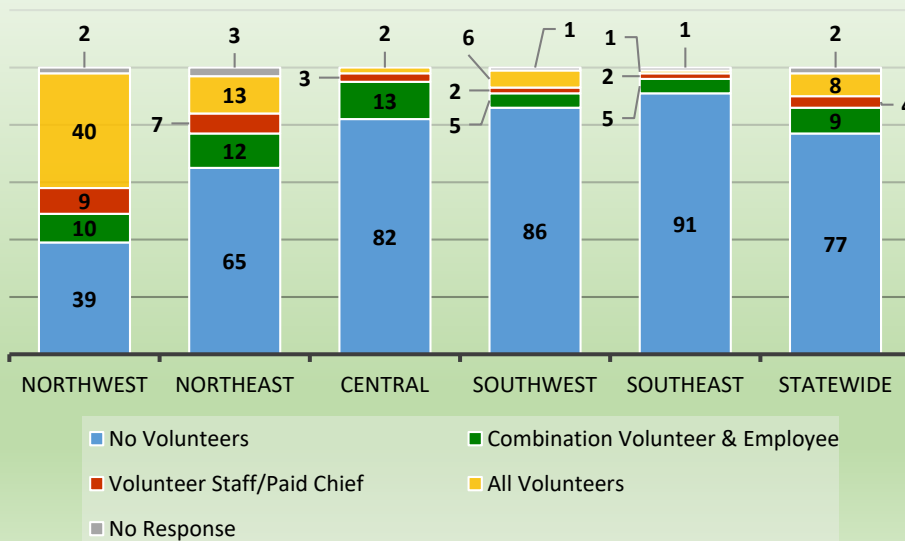

Fire Services Breakdowns

average percentage 2014-2016