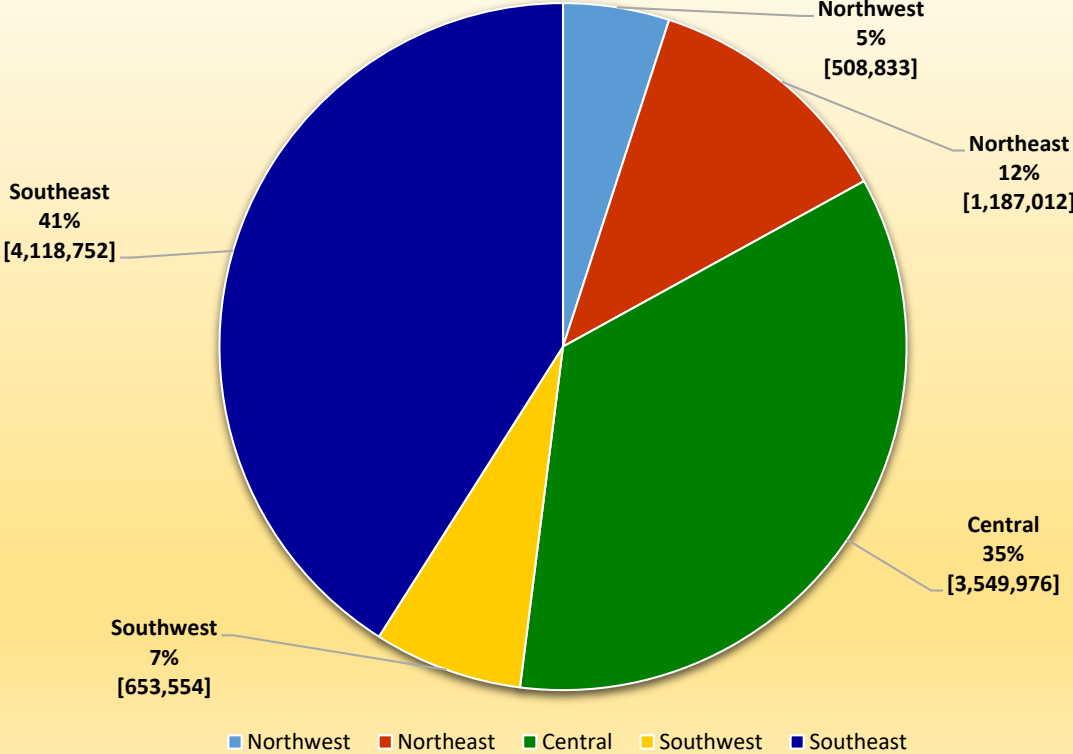

CityStats Statewide Regional Trends

Research Analyst Liane Schrader, CAE
Center for Municipal Research & Innovation
Florida League of Cities

CityStats Statewide Regional Trend Analysis

Municipal Population Within Each Region