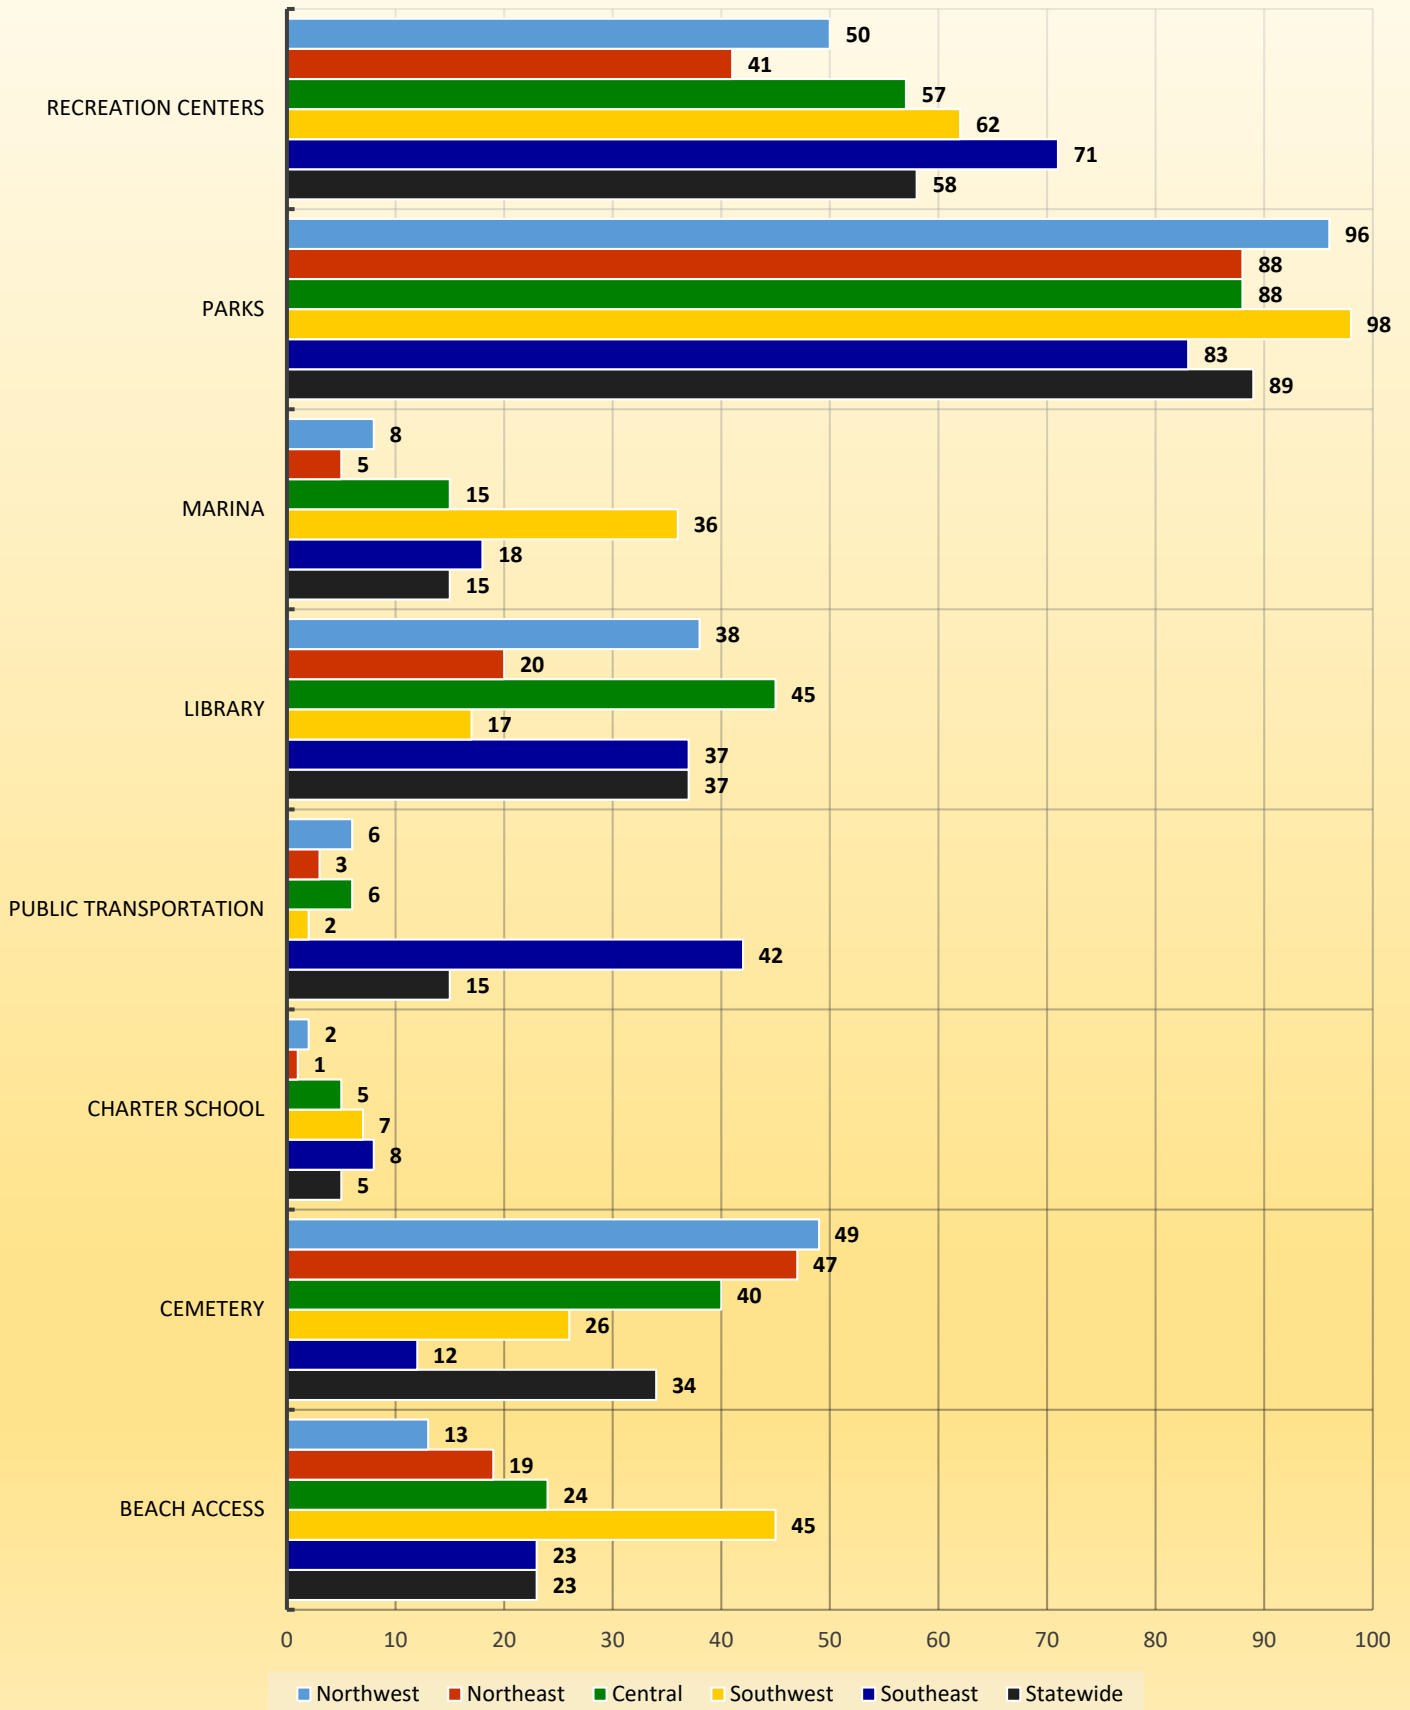

City-Run Services

average percentage 2011-2016