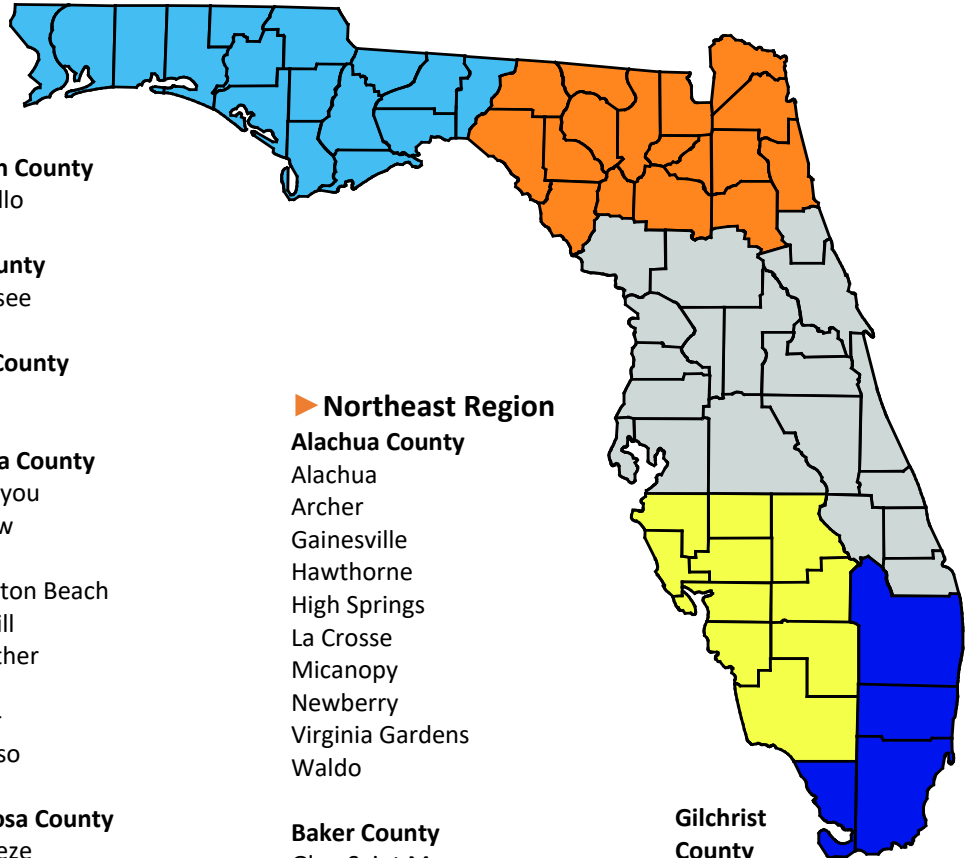

Gadsden County

Chattahoochee
Greensboro
Gretna
Havana
Midway
Quincy

Gulf County

Port St. Joe
Wewahitchka

Holmes County

Bonifay
Esto
Noma
Ponce De Leon
Westville

Jackson County

Alford
Bascom
Campbellton
Cottondale
Graceville
Grand Ridge
Greenwood
Jacob City
Malone
Marianna
Sneads

Jefferson County

Monticello

Leon County

Tallahassee

Liberty County

Bristol

Okaloosa County

Cinco Bayou
Crestview
Destin
Fort Walton Beach
Laurel Hill
Mary Esther
Niceville
Shalimar
Valparaiso

Santa Rosa County

Gulf Breeze
Jay
Milton

Wakulla County

Sopchoppy
St. Marks

Walton County

DeFuniak Springs
Freeport
Paxton

Washington County

Caryville
Chipley
Ebro
Vernon
Wausau

▶ Northeast Region

Alachua County

Alachua
Archer
Gainesville
Hawthorne
High Springs
La Crosse
Micanopy
Newberry
Virginia Gardens
Waldo

Baker County

Glen Saint Mary
Macclenny

Bradford County

Brooker
Hampton
Lawtey
Starke

Clay County

Green Cove Springs
Keystone Heights
Orange Park
Penney Farms

Columbia County

Fort White
Lake City

Dixie County

Cross City
Horseshoe Beach

Duval County

Atlantic Beach
Baldwin
Jacksonville
Jacksonville Beach
Neptune Beach

Gilchrist County

Bell
Fanning Springs (part)
Trenton

Hamilton County

Jasper
Jennings
White Springs

Lafayette County

Mayo

Madison County

Greenville
Lee
Madison

Nassau County

Callahan
Fernandina Beach
Hilliard

Putnam County

Crescent City
Interlachen
Palatka
Pomona Park
Welaka