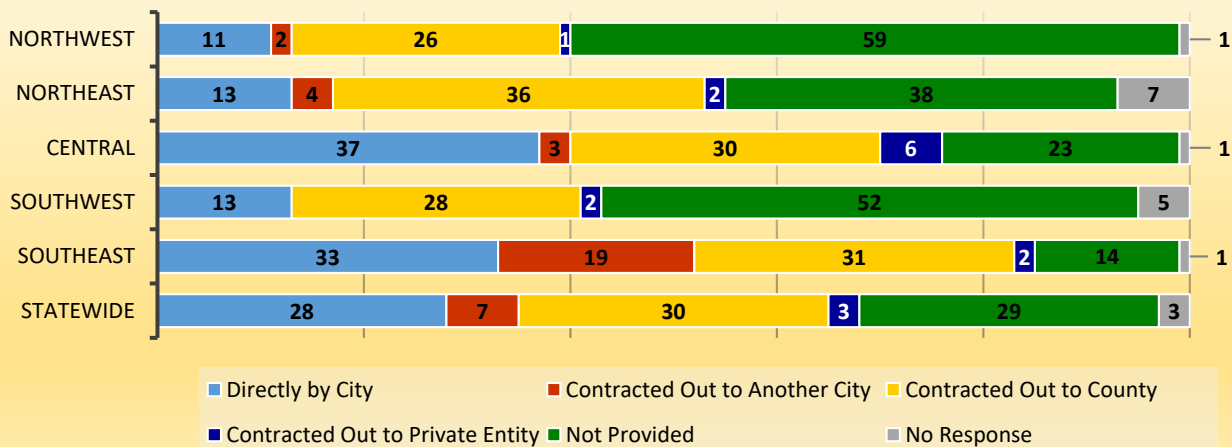

average percentage 2014-2016

Cities with Fire Assessment Fees

average percentage 2014-2016

How Police Services Are Provided

average percentage 2014-2016

How Emergency Medical Services Are Provided

average percentage 2014-2016

How Fire Services Are Provided

average percentage 2014-2016

City-Run Services

average percentage 2011-2016

Utilities Services

average percentage 2011-2016

Cities Providing Water/Waste Water Service to Other Jurisdictions *average percentage 2011-2016*