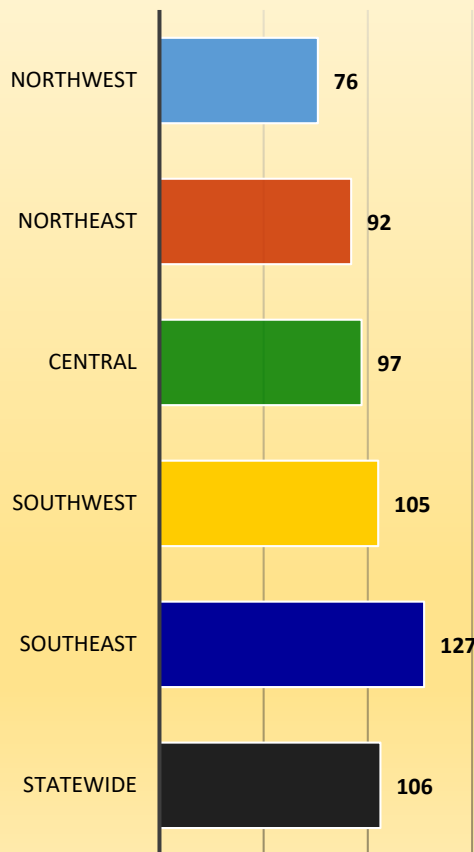

CityStats Statewide Regional Trends

Research Analyst Liane Schrader, CAE
Center for Municipal Research & Innovation
Florida League of Cities

CityStats Statewide Regional Trend Analysis

Municipal Population Within Each Region

Number of Municipalities Within Each Region

Population Source: University of Florida, Bureau of Economic and Business Research, October 2015.

Number of Cities with Each Form of Government

Number of Residents per One Municipal Employee

average number 2014-2016

Full-Time Employee Pay Raises

average annual percentage 2014-2016

Economic Development Incentives

average percentage 2011-2016

Municipal Employees per City

average number 2011-2016

Fire Services Breakdowns

Cape Canaveral
Cocoa
Cocoa Beach
Grant-Valkaria
Indialantic
Indian Harbour Beach
Malabar
Melbourne
Melbourne Beach
Melbourne Village
Palm Bay
Palm Shores
Rockledge
Satellite Beach
Titusville
West Melbourne