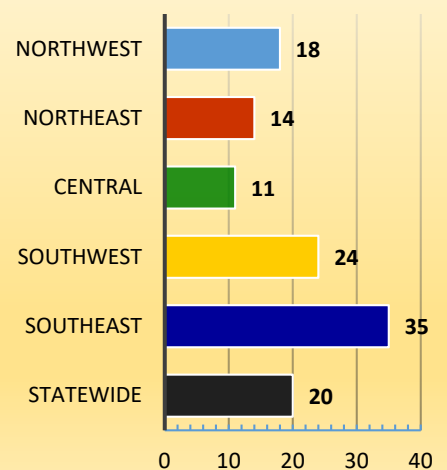

average number 2014-2016

Full-Time Employee Pay Raises

average annual percentage 2014-2016

Economic Development Incentives

average percentage 2011-2016

Municipal Employees per City

average number 2011-2016

Fire Services Breakdowns

average percentage 2014-2016

Cities with Fire Assessment Fees

average percentage 2014-2016

How Police Services Are Provided

average percentage 2014-2016

How Emergency Medical Services Are Provided

average percentage 2014-2016