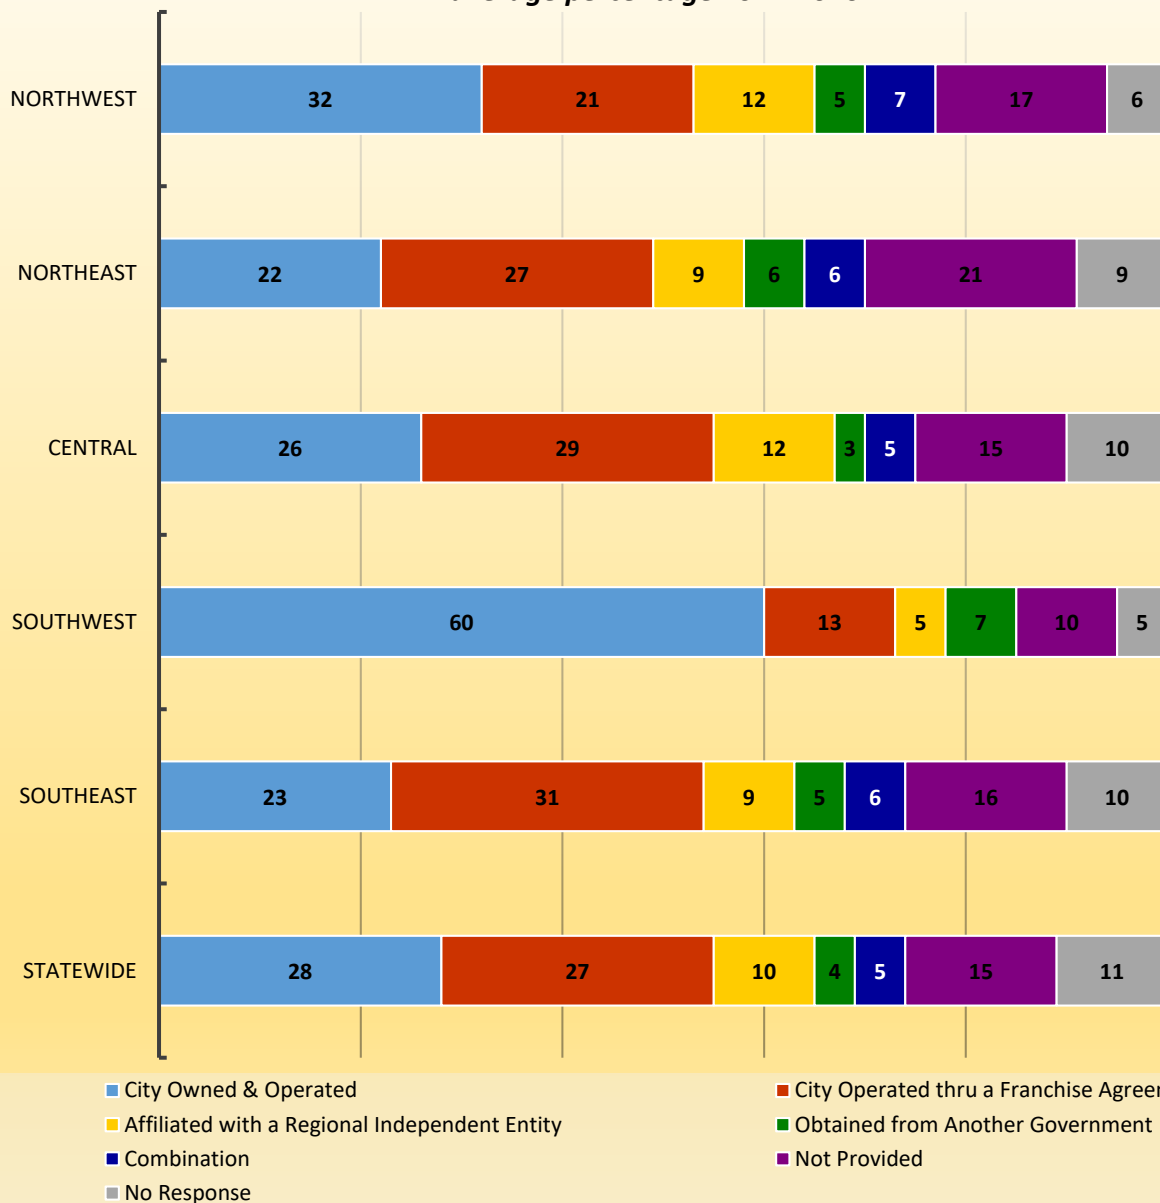

How Fire Services Are Provided

average percentage 2014-2016

City-Run Services

average percentage 2011-2016

Utilities Services

average percentage 2011-2016

Cities Providing Water/Waste Water Service to Other Jurisdictions *average percentage 2011-2016*

Solid Waste Collection Services *average percentage 2011-2016*

Regions Used in CityStats Analysis

▶ Northwest Region

Bay County

Callaway
Cedar Grove
Lynn Haven
Mexico Beach
Panama City
Panama City Beach
Parker
Springfield