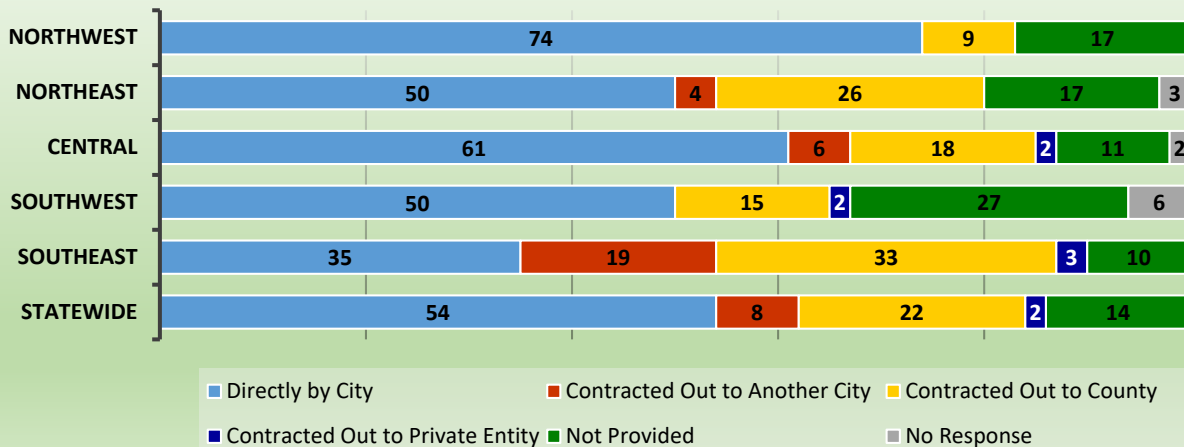

average percentage 2014-2016

Cities with Fire Assessment Fees

average percentage 2014-2016

How Police Services Are Provided

average percentage 2014-2016

How Emergency Medical Services Are Provided

average percentage 2014-2016

How Fire Services Are Provided

average percentage 2014-2016

City-Run Services

average percentage 2011-2016

Utilities Services

average percentage 2011-2016

Cities Providing Water/Waste Water Service to Other Jurisdictions *average percentage 2011-2016*