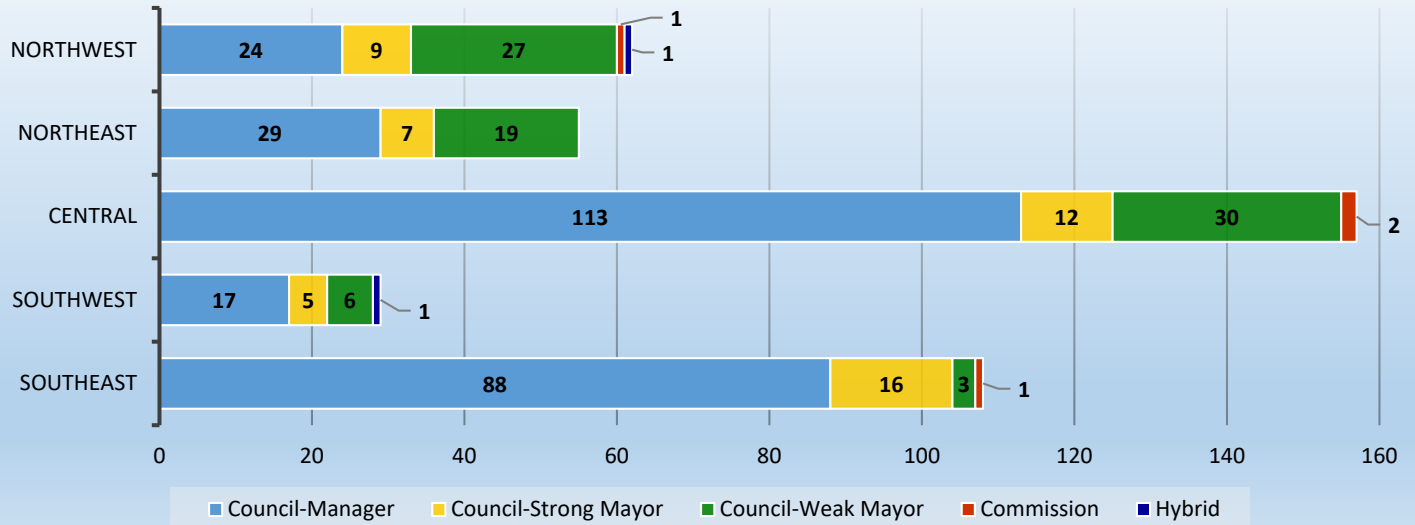

Number of Cities with Each Form of Government