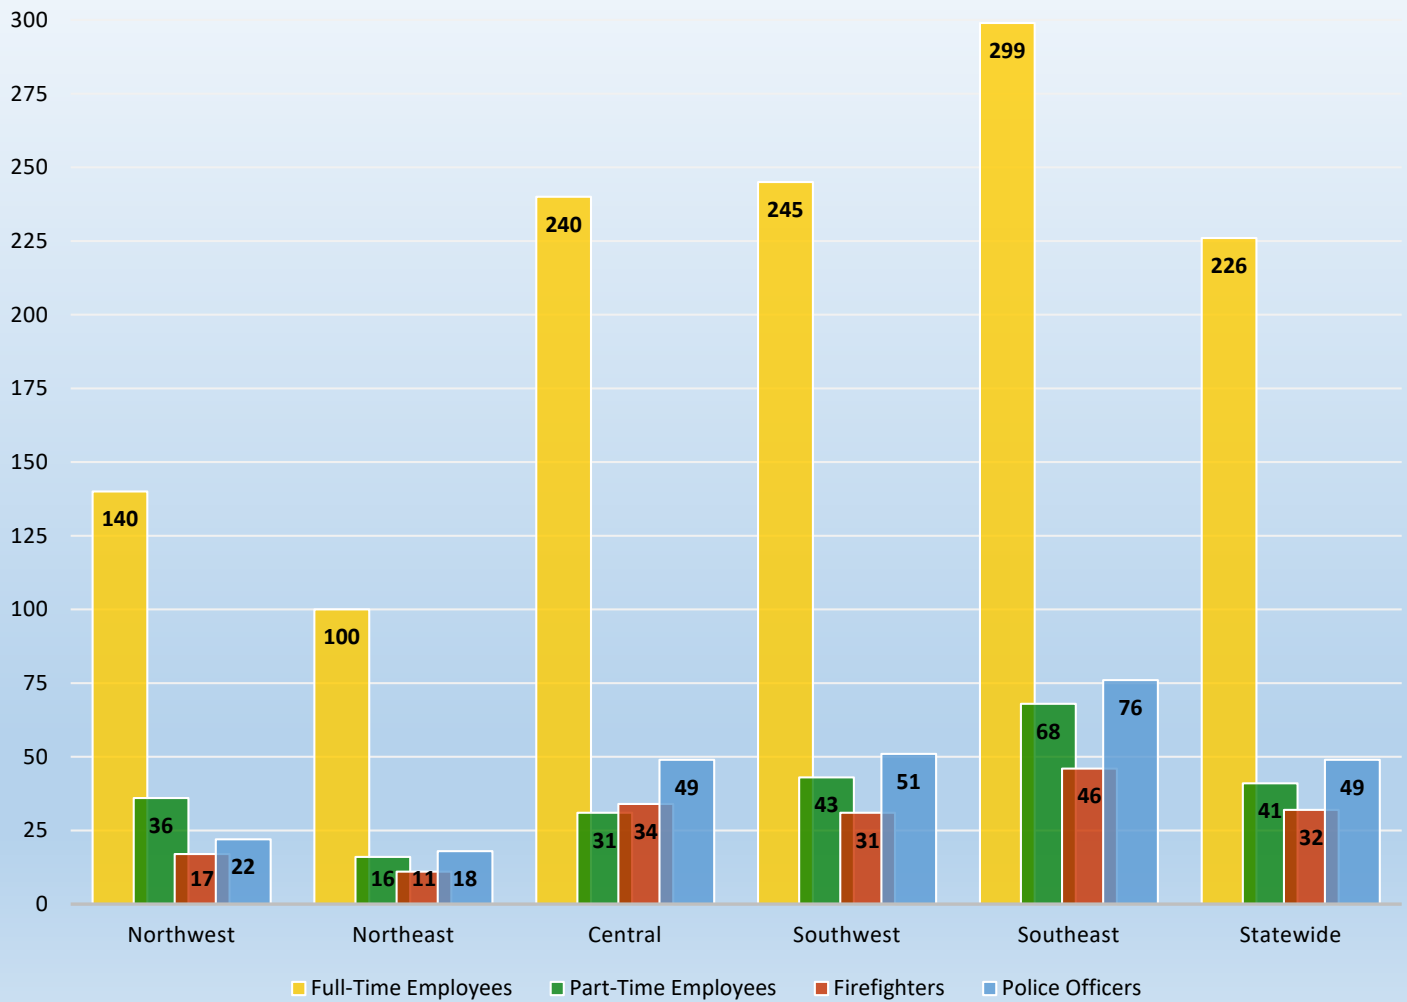

average number 2014-2016

Full-Time Employee Pay Raises

average annual percentage 2014-2016

Economic Development Incentives

average percentage 2011-2016

Municipal Employees per City

average number 2011-2016

Fire Services Breakdowns