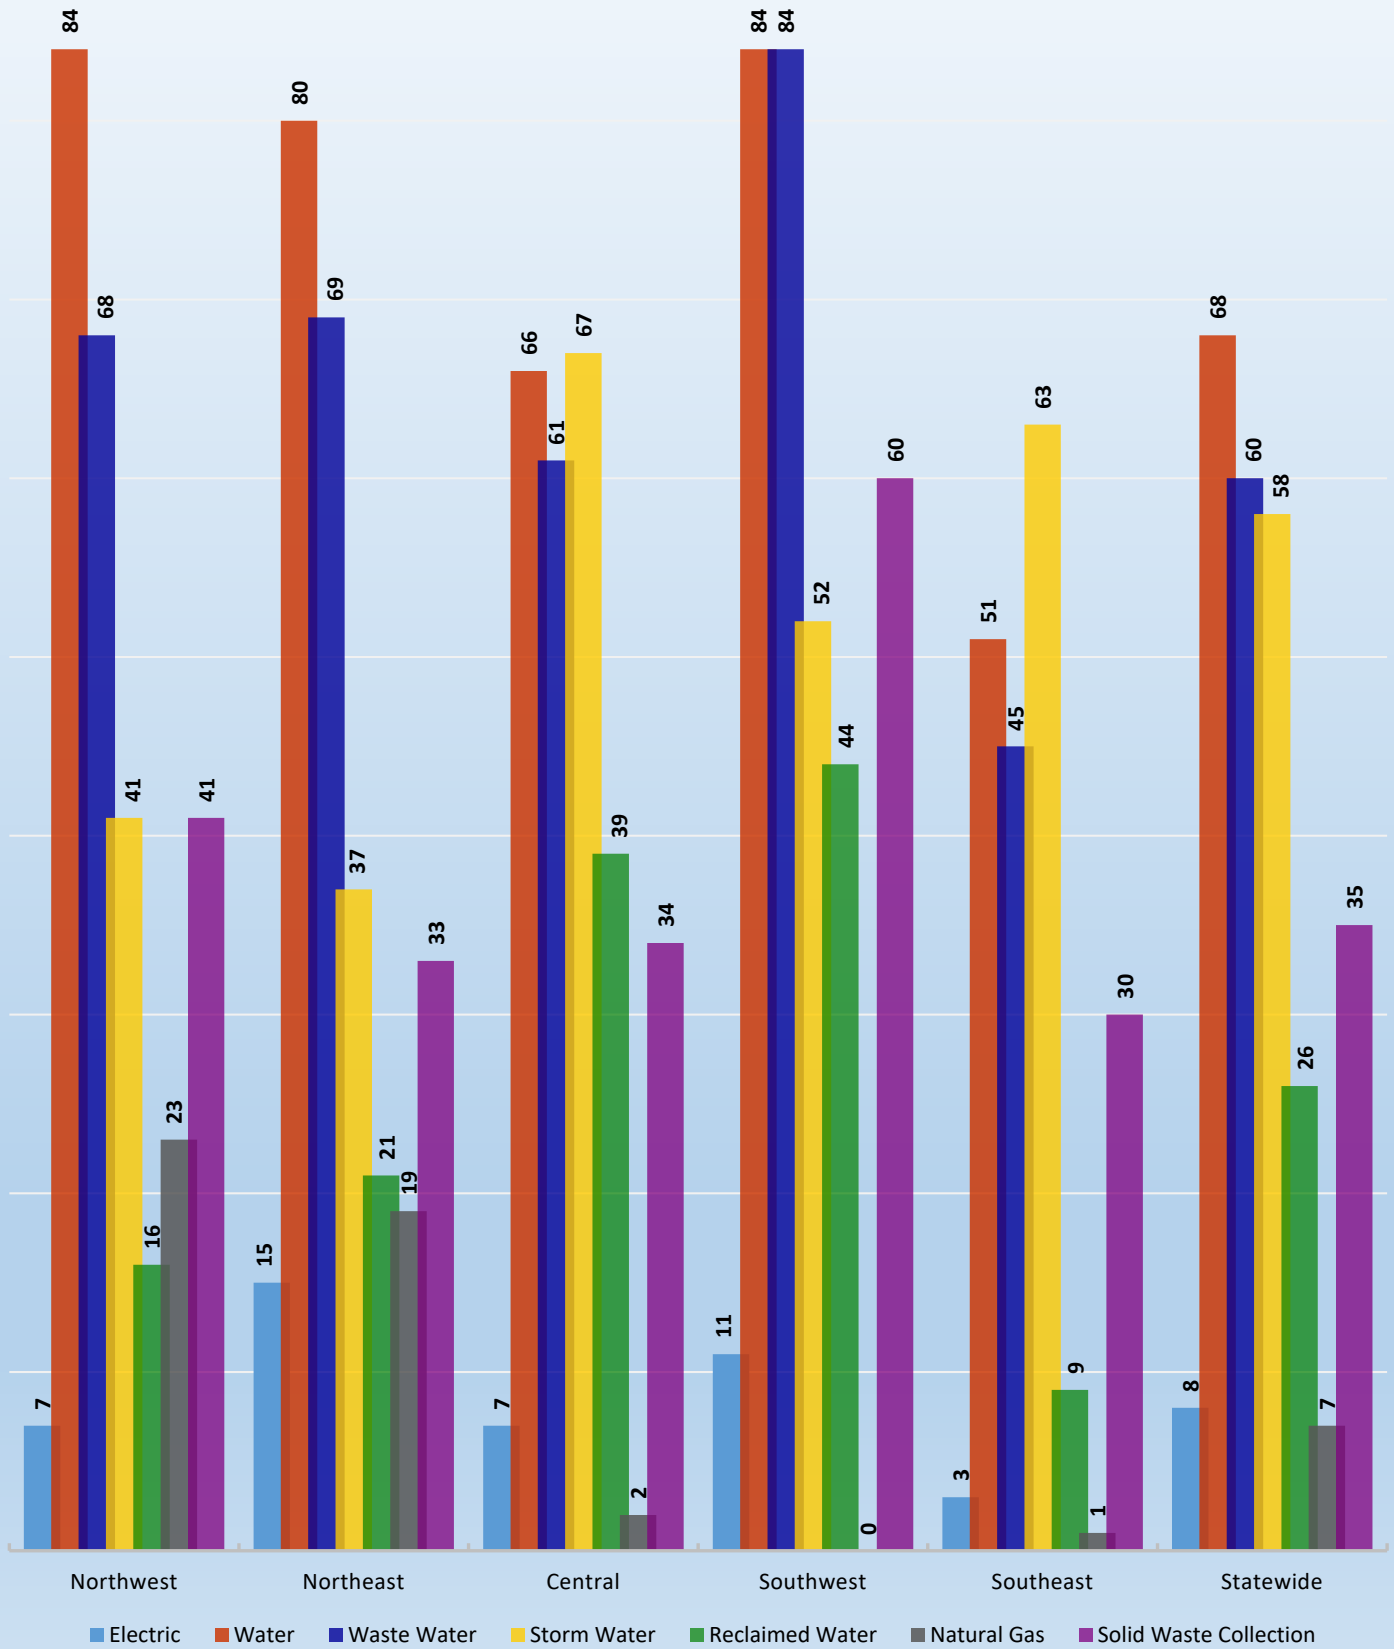

Utilities Services

average percentage 2011-2016