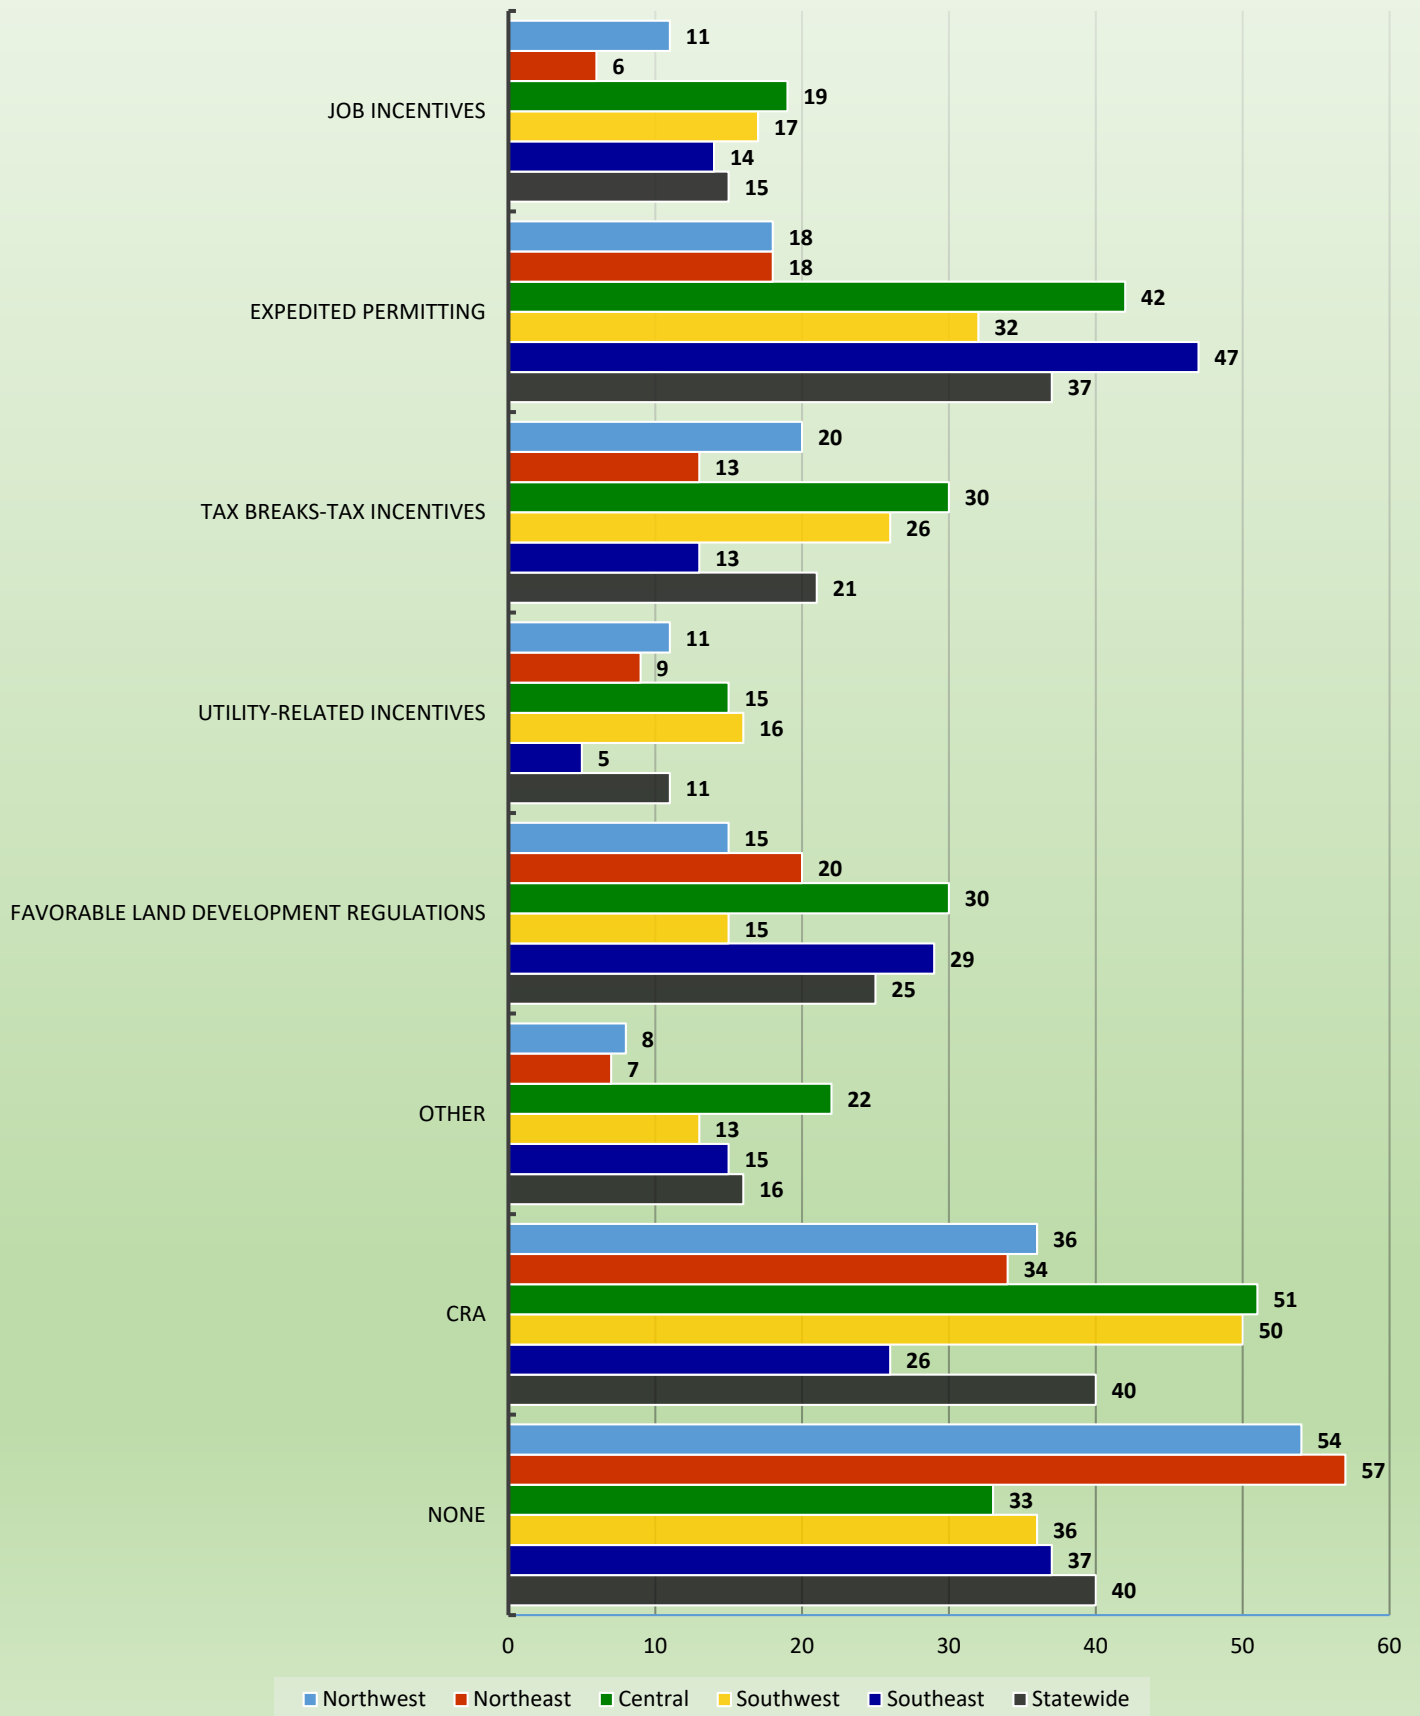

average number 2014-2016

Full-Time Employee Pay Raises

average annual percentage 2014-2016

Economic Development Incentives

average percentage 2011-2016

Municipal Employees per City

average number 2011-2016

Fire Services Breakdowns